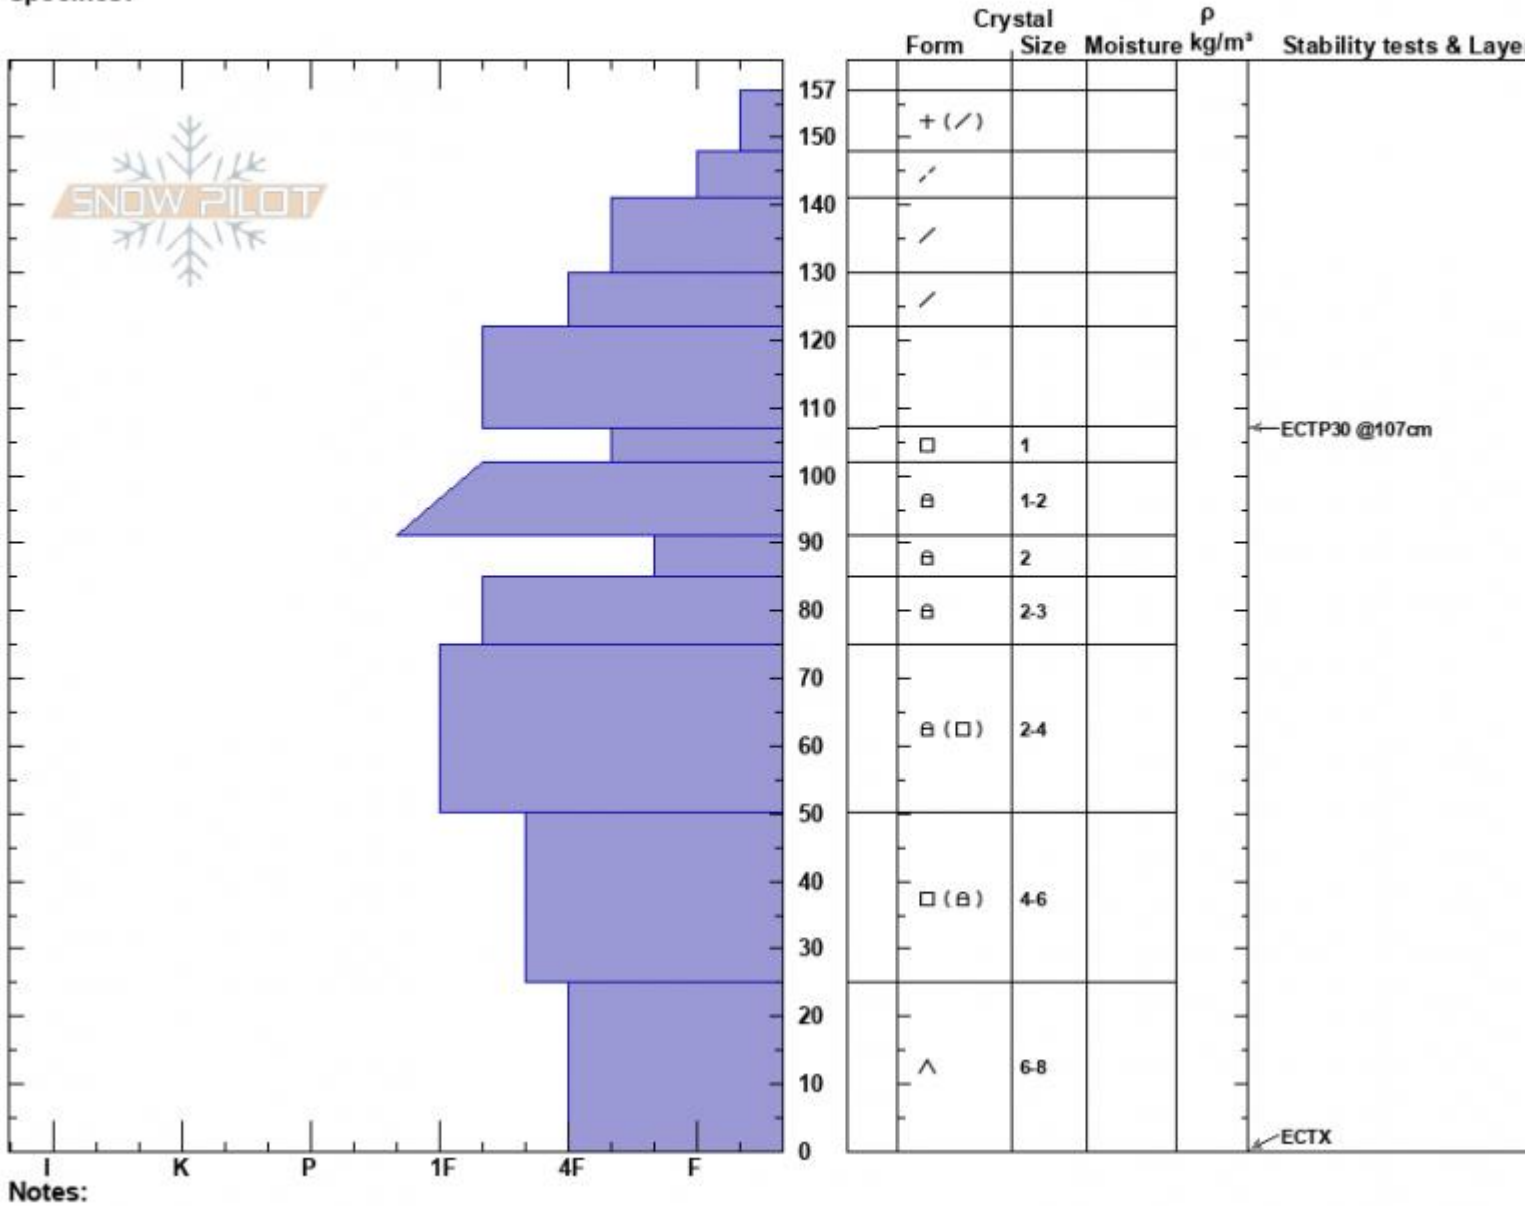

1stYellowmule/BvrCrk
 Madison Range-N
 MT
 Elevation: 9120 ft
 Aspect: 5°
 Specifics:

Alex Marienthal
 03/05/2023 - 11:00am
 Co-ord: 45.17925N, -111.36854W
 Slope Angle: 29°
 Wind Loading: yes

Stability: Fair
 Air Temperature:
 Sky Cover: OVC
 Precipitation: S-1
 Wind: SE Moderate

HS:157 Layer Notes:
 107-102cm:Problematic layer

Advisory Region
 Northern Madison
 Longitude
 -111.38W
 Latitude
 45.17N
 Northern Madison, 2023-03-06