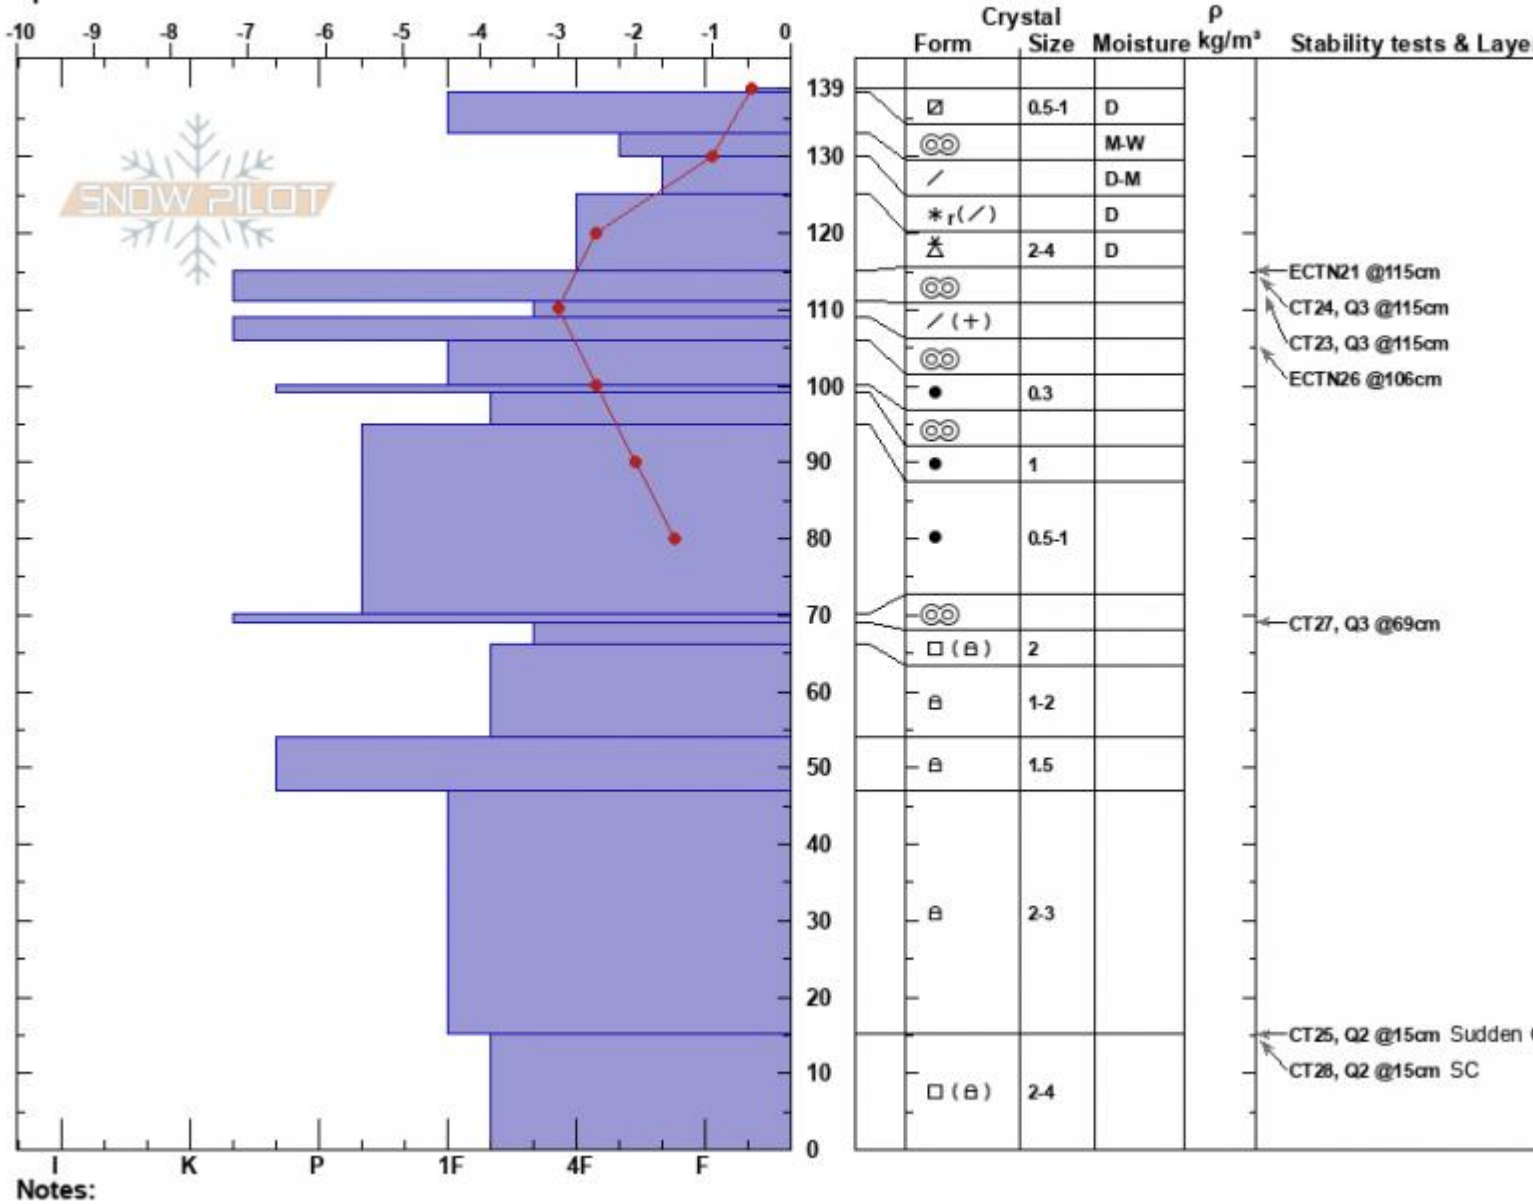

Texas Meadow, low SE  
 Bridger Range  
 MT  
 Elevation: 7622 ft  
 Aspect: 125°  
 Specifics:

Alex Marienthal  
 03/18/2023 - 3:00pm  
 Co-ord: 45.83964N, -110.93243W  
 Slope Angle: 27°  
 Wind Loading: no

Stability: Good  
 Air Temperature:  
 Sky Cover: CLR  
 Precipitation: NO  
 Wind: S Light Breeze

HS:139 Layer Notes:  
 47-15cm:Problematic layer

Notes:  
 Advisory Region  
 Bridger Range  
 Longitude  
 -110.93W  
 Latitude  
 45.84N  
 Bridger Range, 2023-03-18