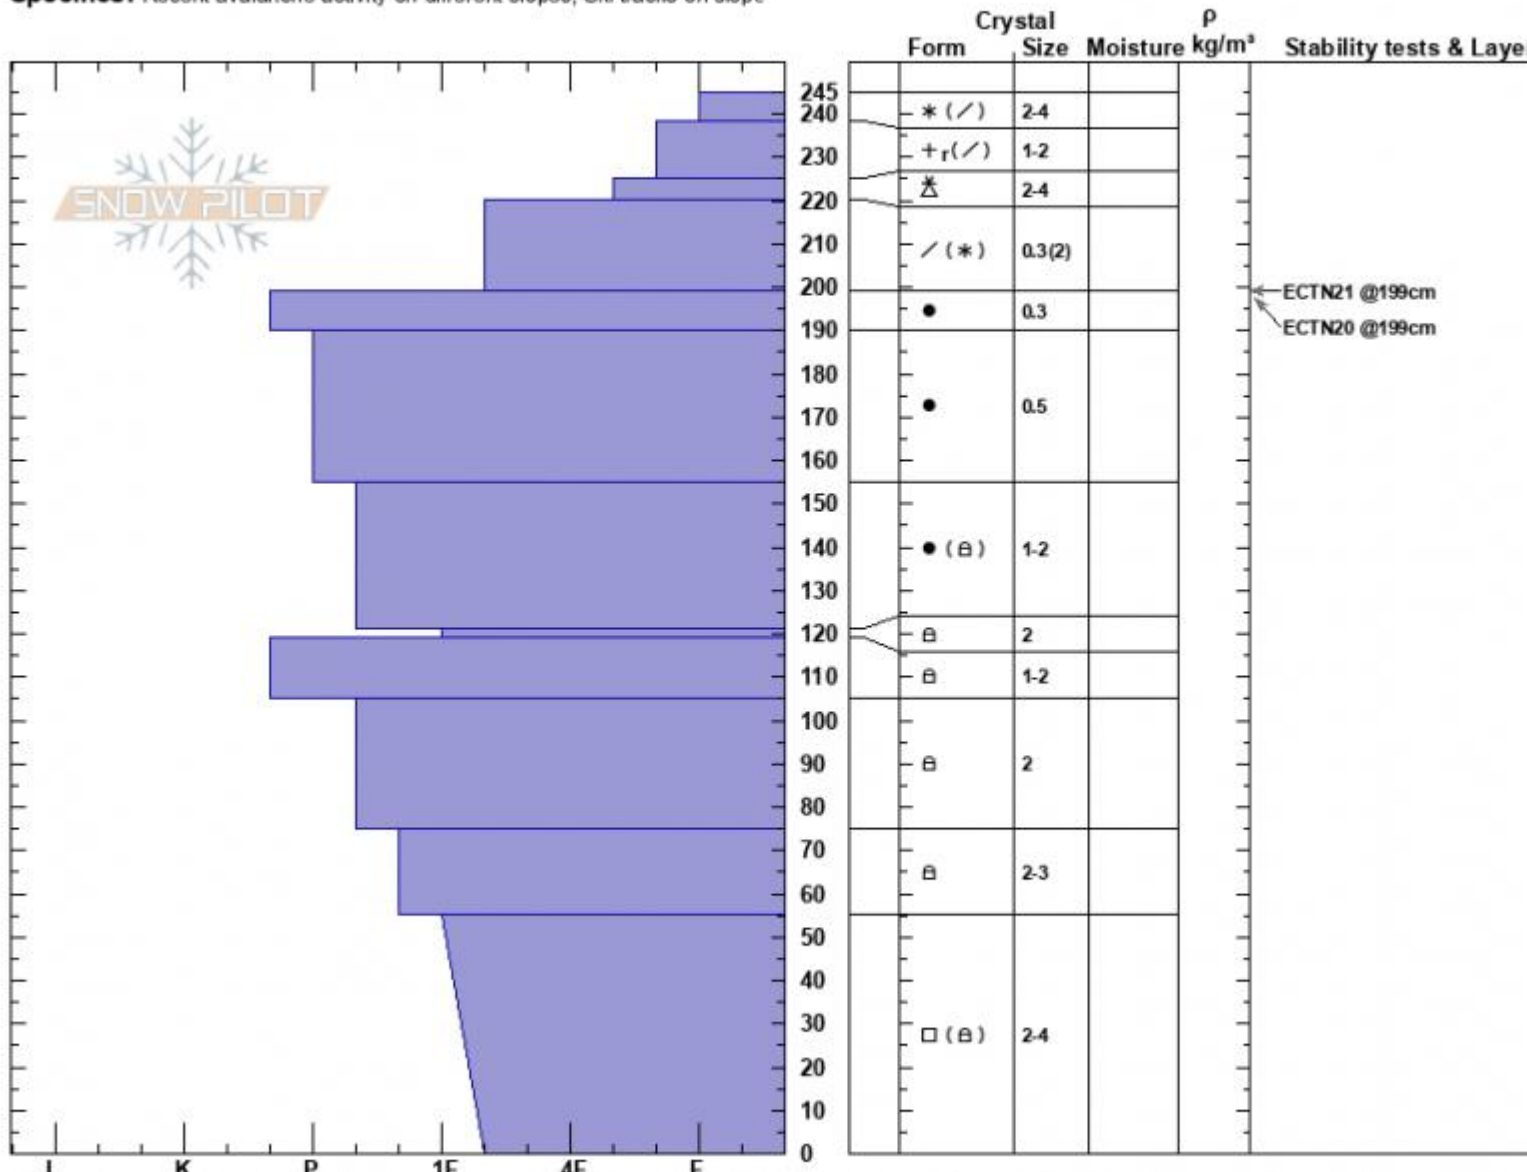

Texas Meadow, high NE Alex Marienthal  
 Bridger Range 03/18/2023 - 1:45pm  
 MT Co-ord: 45.84114N, -110.93492W  
 Elevation: 7735 ft Slope Angle: 35°  
 Aspect: 40° Wind Loading: previous  
 Specifics: Recent avalanche activity on different slopes; Ski tracks on slope

Stability: Good HS:245 Layer Notes:  
 Air Temperature: -3.5°C PF:35 225-220cm:Problematic layer  
 Sky Cover: CLR PS: 15  
 Precipitation: NO  
 Wind: Calm

Notes: Recent avalanches on different slopes were dry loose involving 4-8" of recent snow, 1-3 days old. Many skier triggered, a few natural.

Advisory Region  
 Bridger Range  
 Longitude  
 -110.93W  
 Latitude  
 45.84N  
 Bridger Range, 2023-03-18