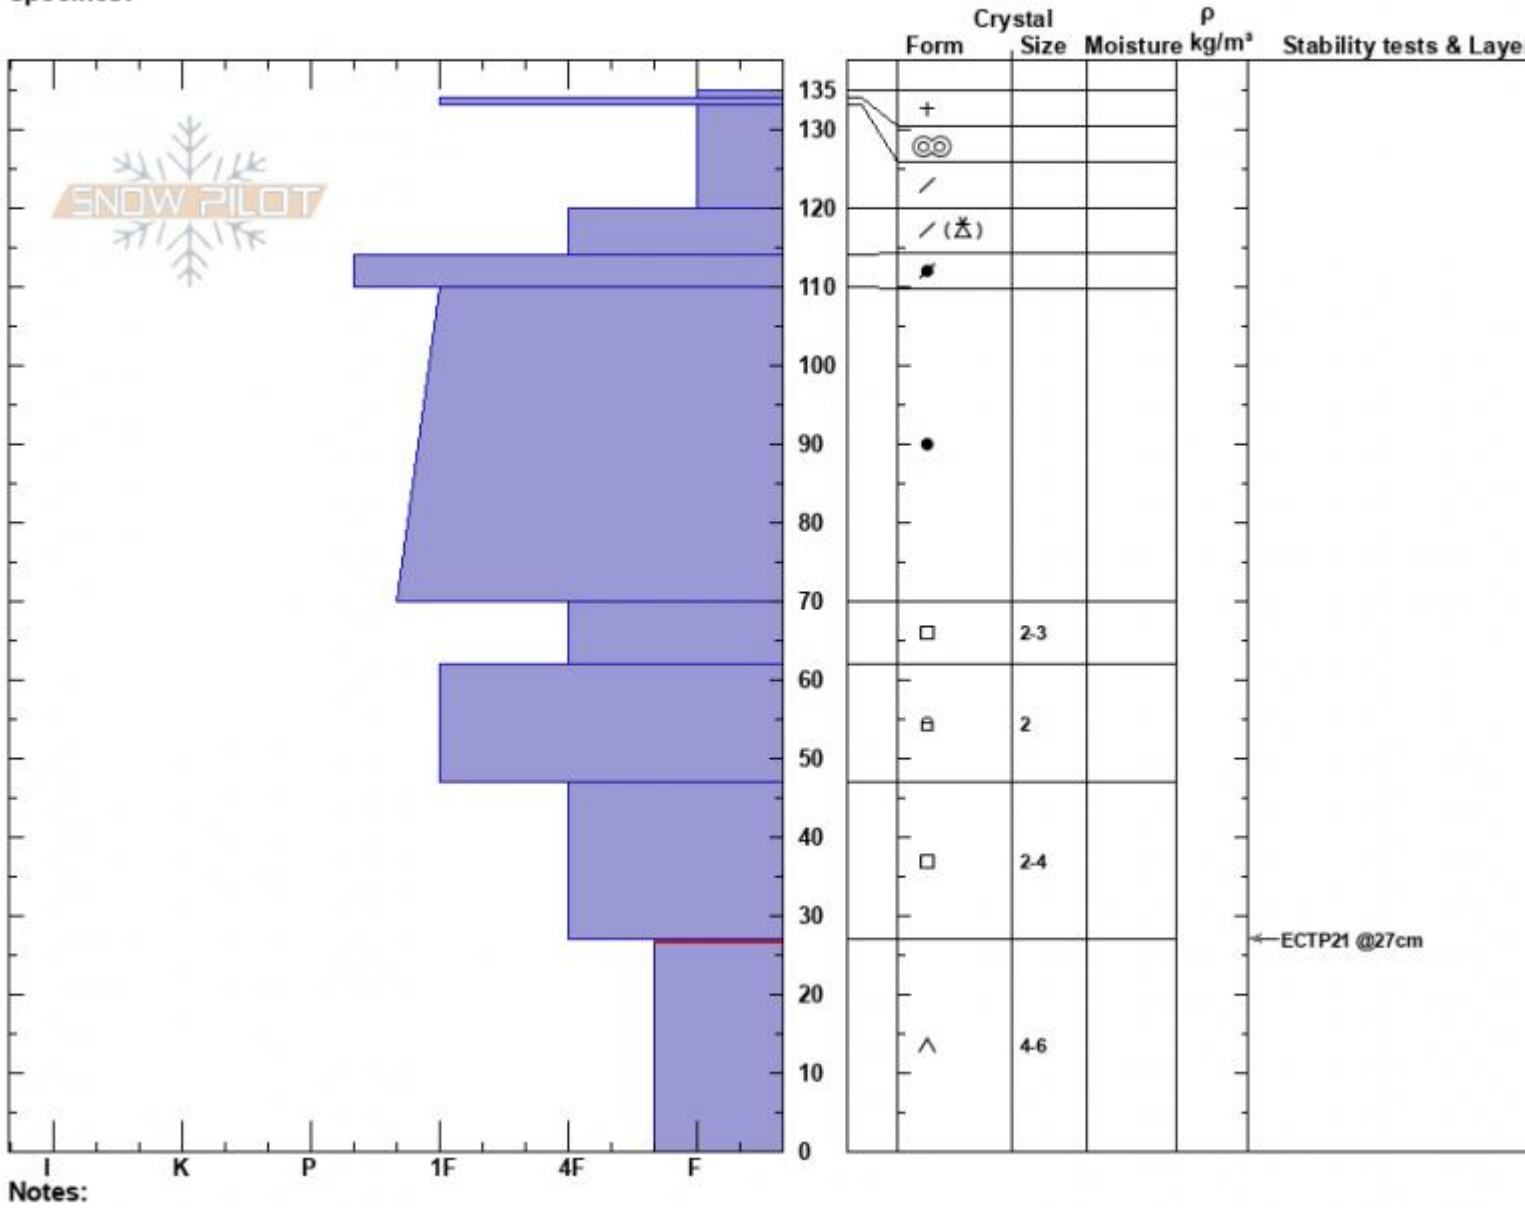

Ainger Entrance
 Bridger Range
 MT
 Elevation: 8000 ft
 Aspect: 100°
 Specifics:

Dave Zinn
 03/20/2023 - 12:00pm
 Co-ord: 45.92531N, -110.97154W
 Slope Angle: 25°
 Wind Loading: no

Stability: Good
 Air Temperature:
 Sky Cover: OVC
 Precipitation: S-1
 Wind: S Light Breeze

HS:135
 PF:30 27-0cm: Problematic layer
 PS: 20

Advisory Region
 Bridger Range
 Longitude
 -110.98W
 Latitude
 45.92N
 Bridger Range, 2023-03-23