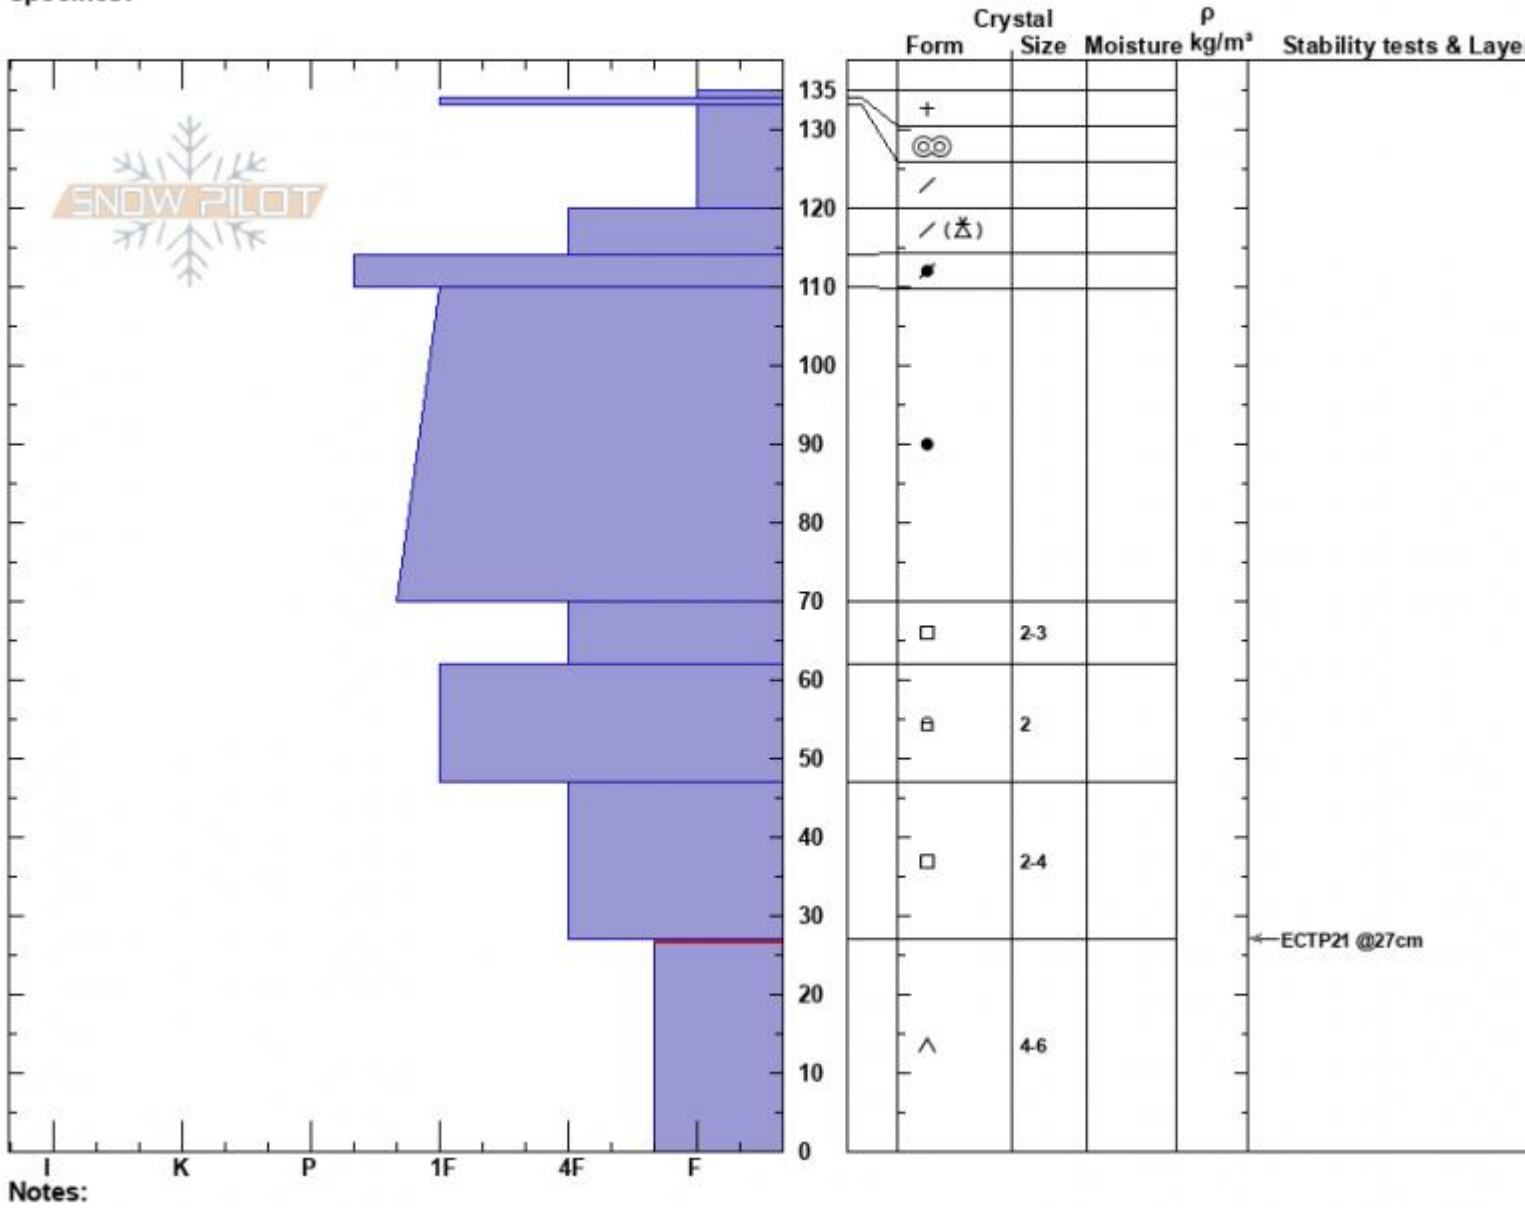

Ainger Entrance
 Bridger Range
 MT
 Elevation: 8000 ft
 Aspect: 100°
 Specifics:

Dave Zinn
 03/20/2023 - 12:00pm
 Co-ord: 45.92531N, -110.97154W
 Slope Angle: 25°
 Wind Loading: no

Stability: Good
 Air Temperature:
 Sky Cover: OVC
 Precipitation: S-1
 Wind: S Light Breeze

HS:135
 PF:30 27-0cm: Problematic layer
 PS: 20

Notes:
 Advisory Region
 Bridger Range
 Longitude
 -110.98W
 Latitude
 45.92N
 Bridger Range, 2023-03-23