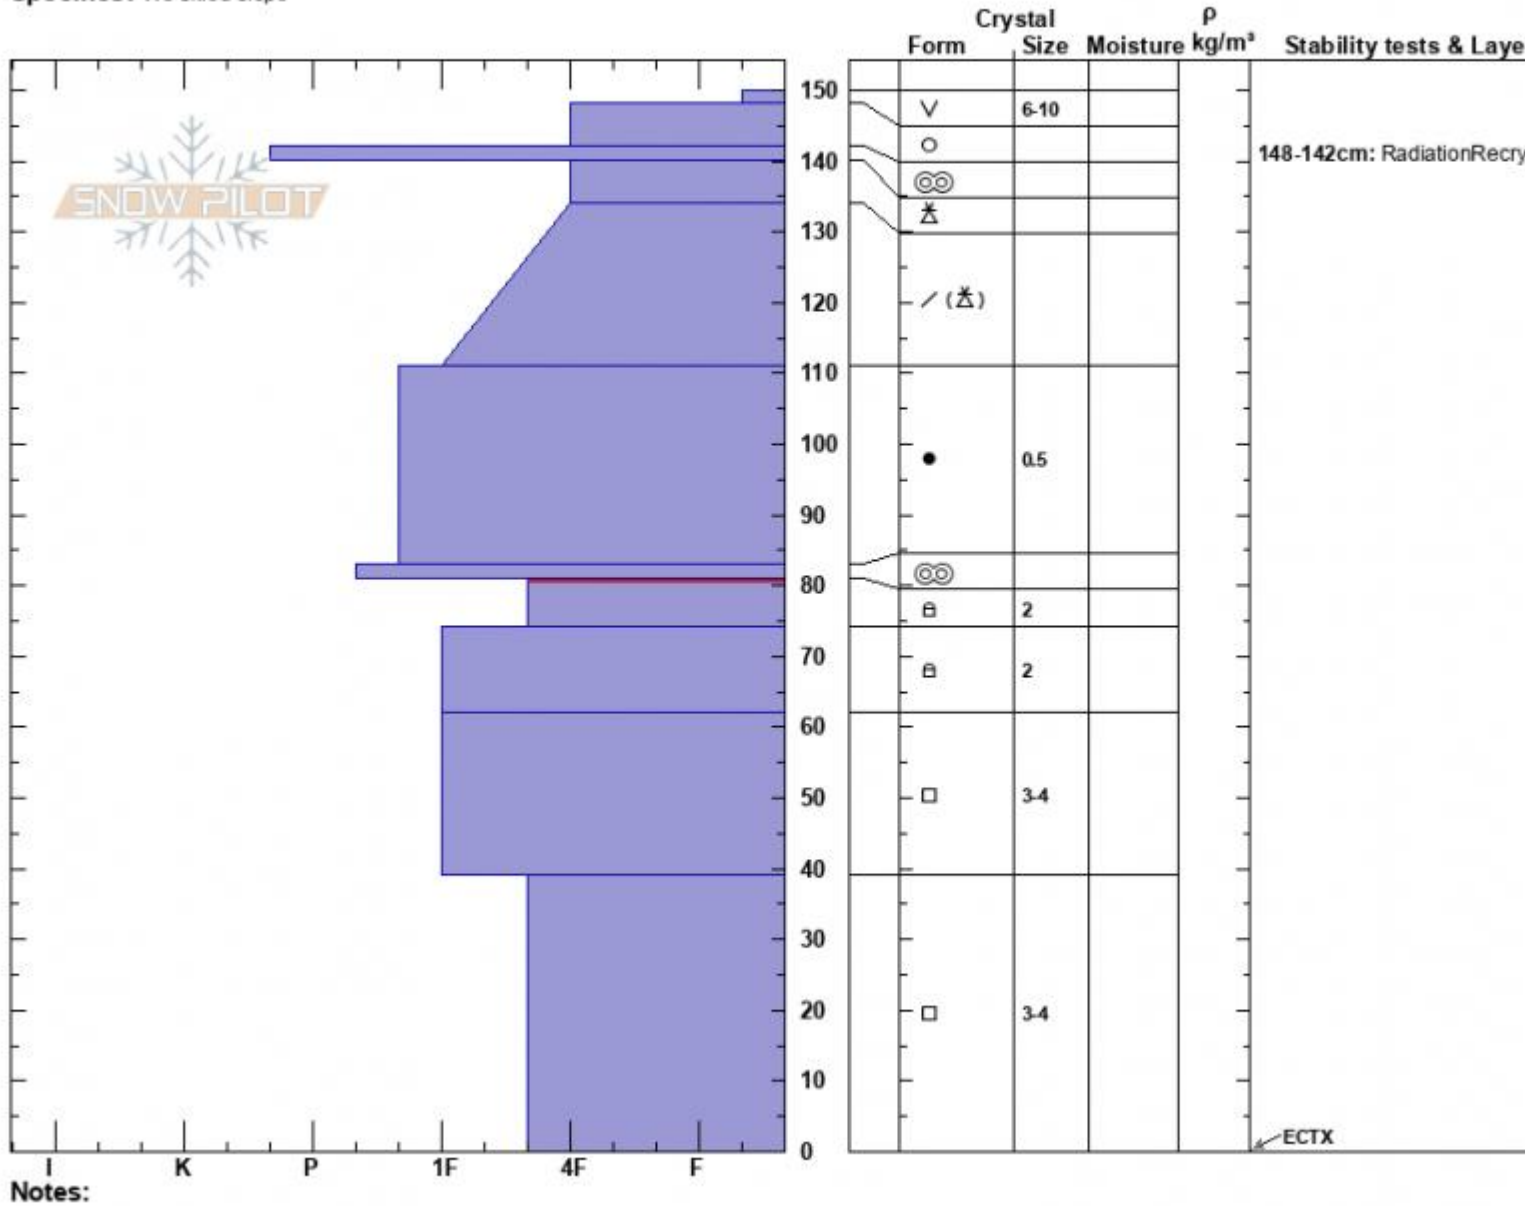

Trapper Ridge SE  
 Lionhead Range  
 MT  
 Elevation: 8975 ft  
 Aspect: 150°  
 Specifics: We skied slope

Dave Zinn  
 03/22/2023 - 1:30pm  
 Co-ord: 44.84091N, -111.34107W  
 Slope Angle: 22°  
 Wind Loading: no

Stability: Good  
 Air Temperature:  
 Sky Cover: SCT  
 Precipitation: NO  
 Wind: Calm

HS:150 **Layer Notes:**  
 148-142cm: RadiationRecrystalliz  
 81-74cm: Problematic layer

Advisory Region  
 Lionhead Range  
 Longitude  
 -111.34W  
 Latitude  
 44.84N  
 Lionhead Range, 2023-03-23