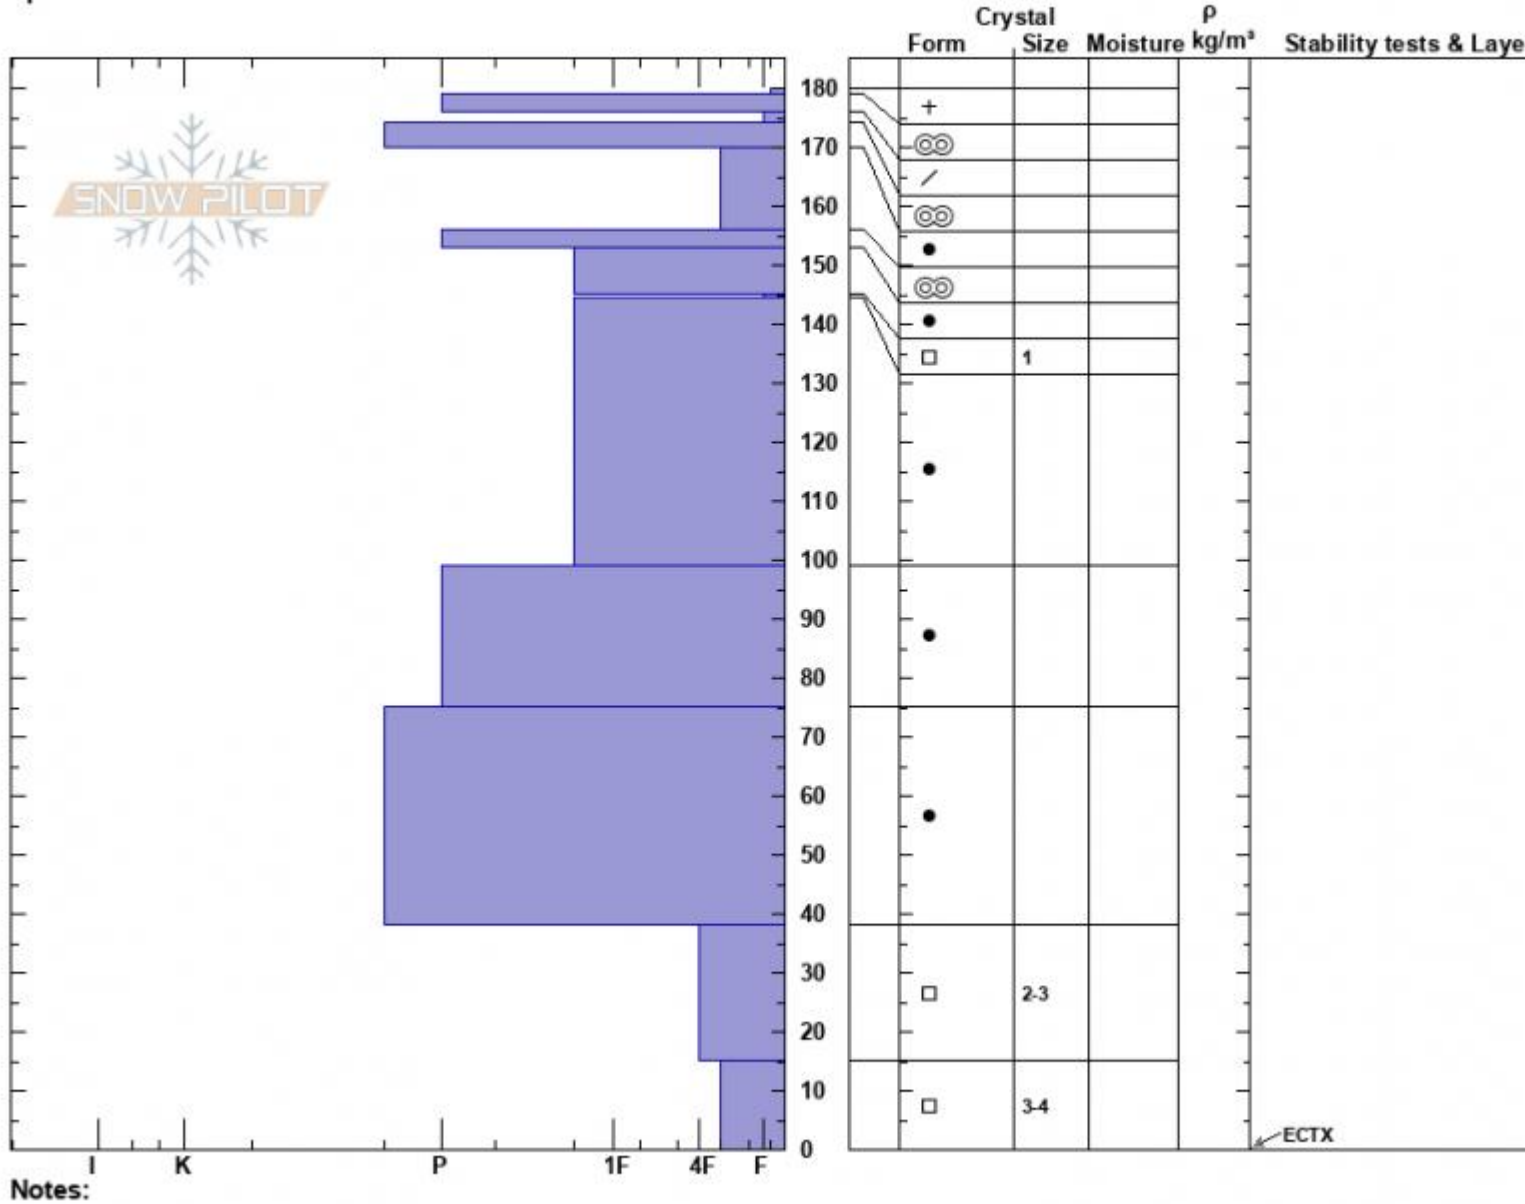

Throne South
 Bridger Range
 MT
 Elevation: 8360 ft
 Aspect: 191°
 Specifics:

Alex Haddad
 03/23/2023 - 11:36am
 Co-ord: 45.88027N, -110.95219W
 Slope Angle: 25°
 Wind Loading: no

Stability: Good
 Air Temperature:
 Sky Cover: CLR
 Precipitation: NO
 Wind: S Calm

HS:180
 PF:5
 PS:25
 Layer Notes: 145-144.5cm: Problematic layer

PS: 5, PF: 25

Advisory Region
 Bridger Range
 Longitude
 -110.95W
 Latitude
 45.88N

Bridger Range, 2023-03-23