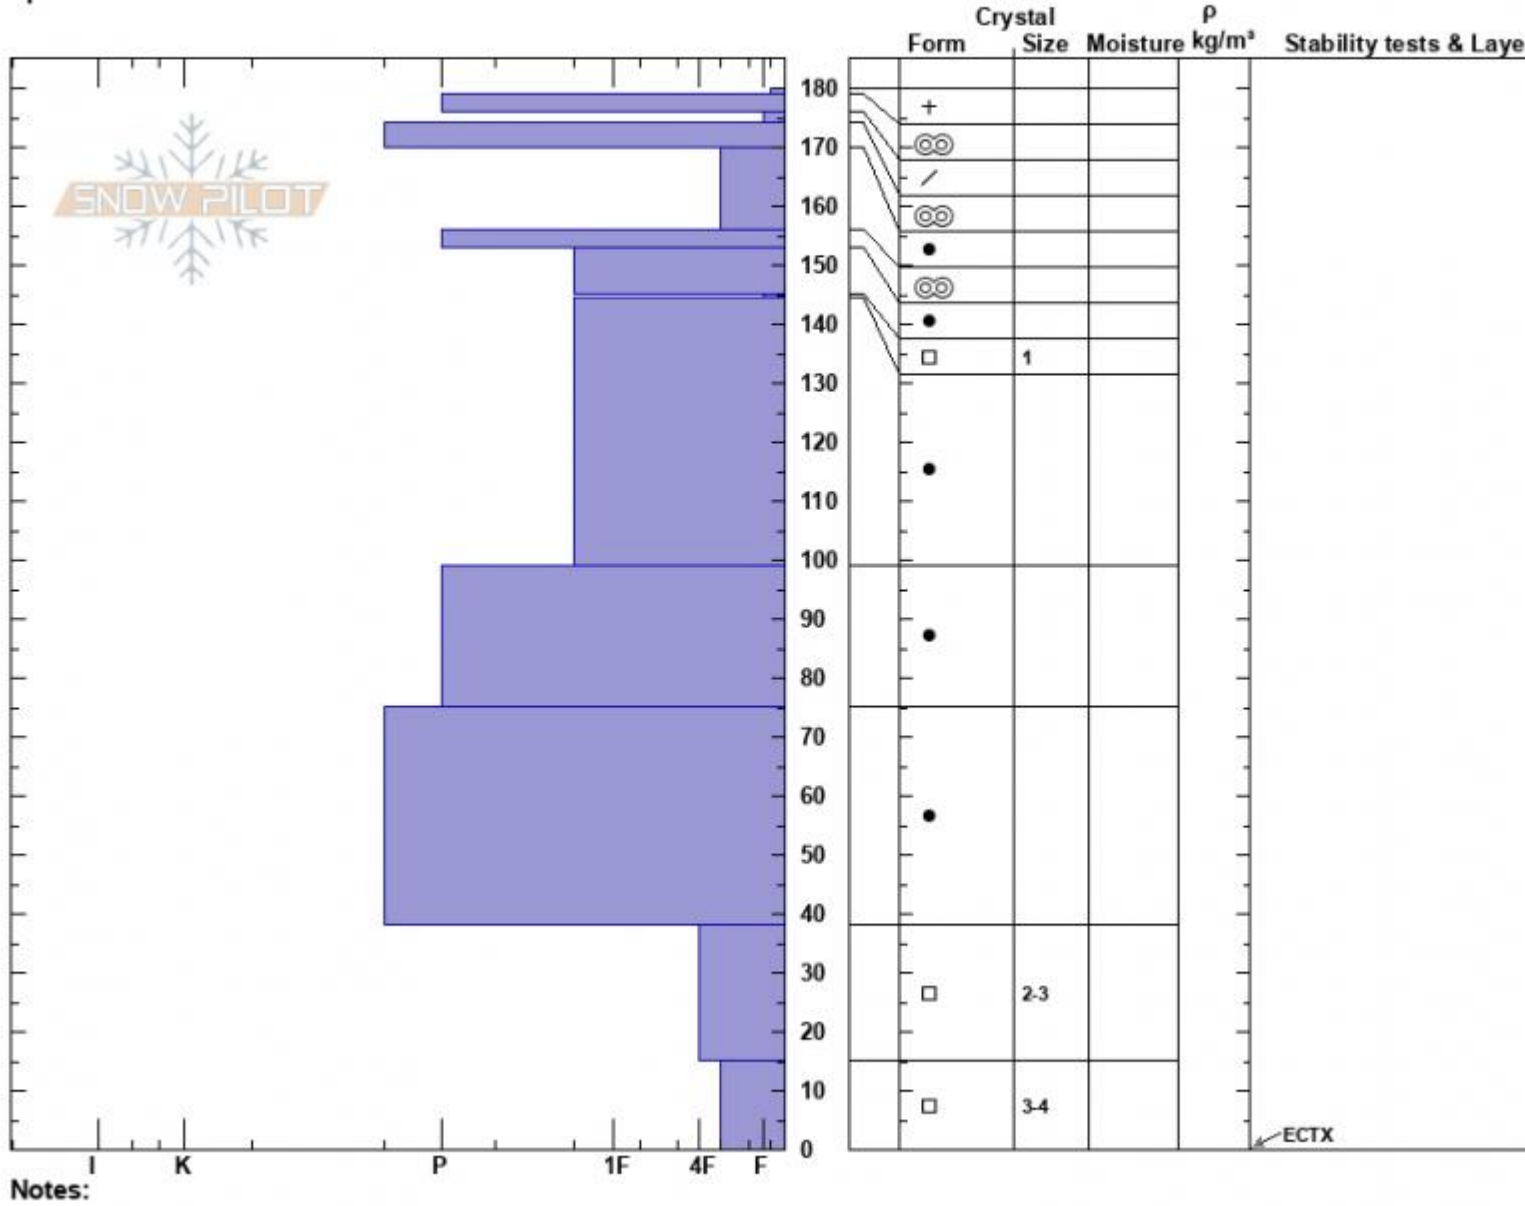

Throne South
 Bridger Range
 MT
 Elevation: 8360 ft
 Aspect: 191°
 Specifics:

Alex Haddad
 03/23/2023 - 11:36am
 Co-ord: 45.88027N, -110.95219W
 Slope Angle: 25°
 Wind Loading: no

Stability: Good
 Air Temperature:
 Sky Cover: CLR
 Precipitation: NO
 Wind: S Calm

HS:180
 PF:5
 PS:25
 Layer Notes: 145-144.5cm: Problematic layer

PS: 5, PF: 25

Advisory Region
 Bridger Range
 Longitude
 -110.95W
 Latitude
 45.88N

Bridger Range, 2023-03-23