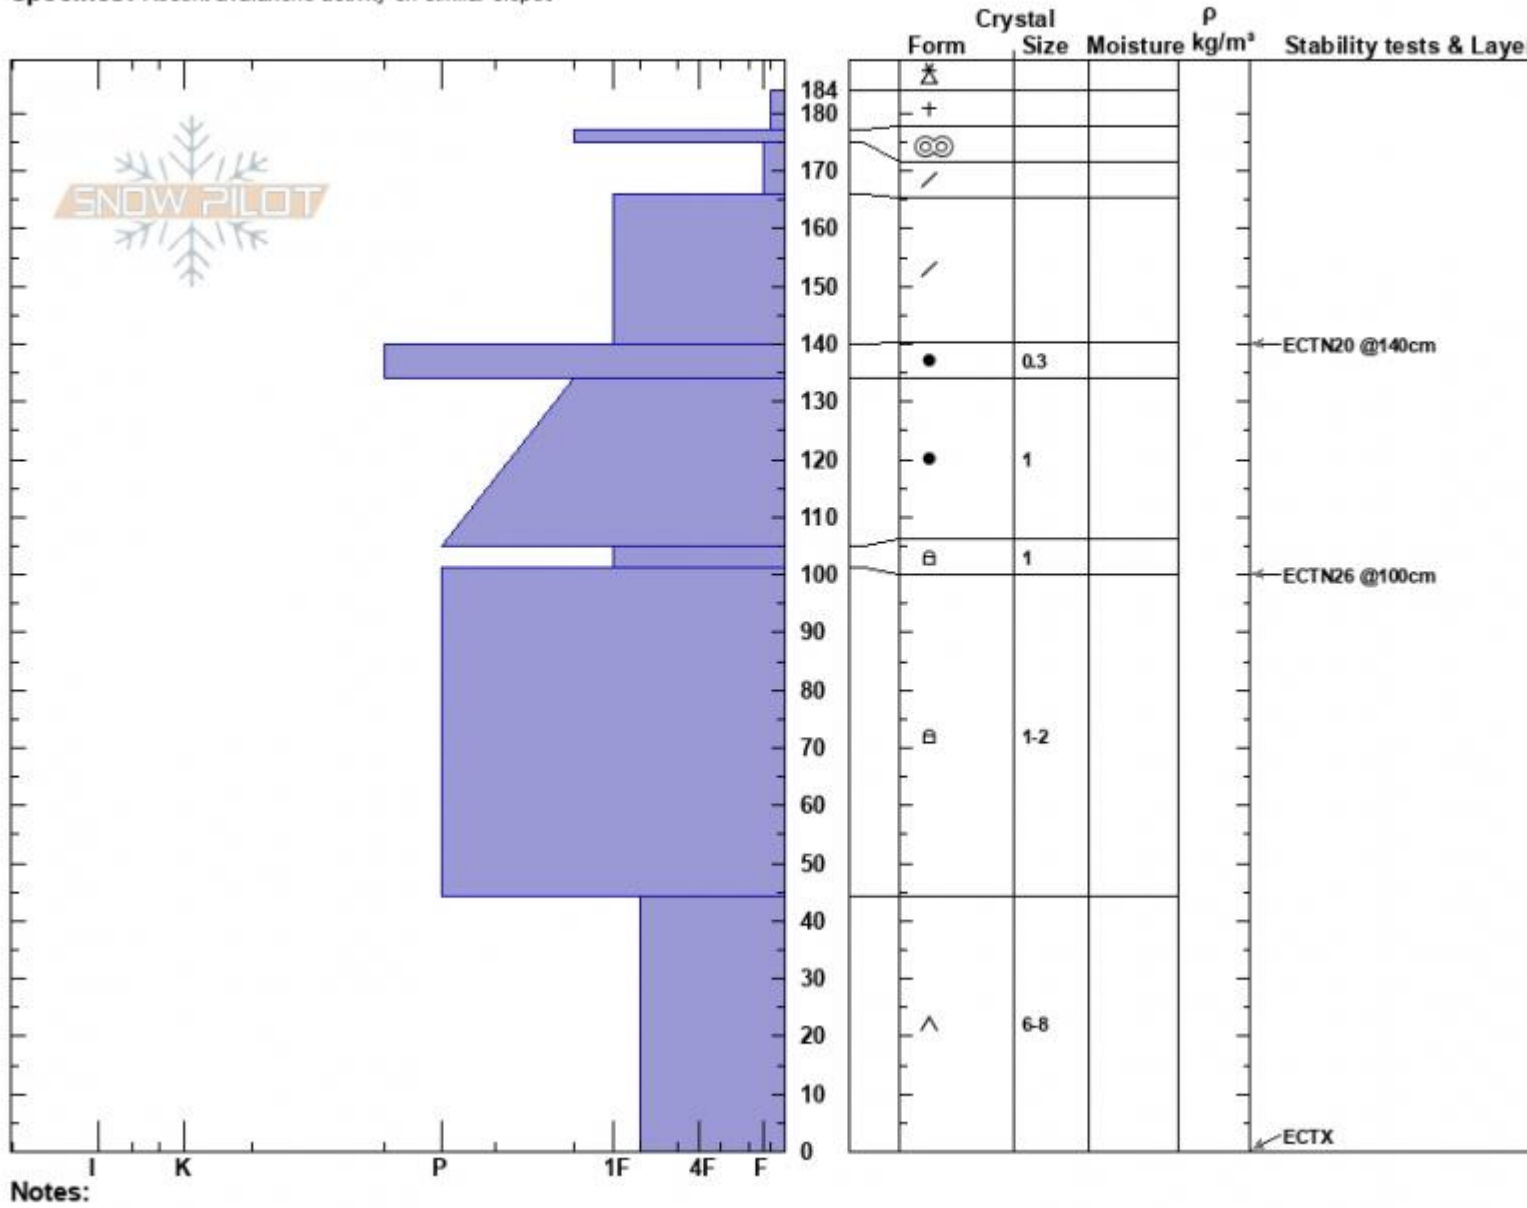

Mt Blackmore
 Gallatin Range-N
 MT
 Elevation: 9830 ft
 Aspect: 90°
 Specifics: Recent avalanche activity on similar slopes

Alex Haddad
 03/24/2023 - 11:54am
 Co-ord: 45.44545N, -111.00187W
 Slope Angle: 36°
 Wind Loading: no

Stability: Poor
 Air Temperature:
 Sky Cover: OVC
 Precipitation: S-1
 Wind: NE Light Breeze

HS:184
 PF:20
 PS:10
 Layer Notes:

Advisory Region
 Northern Gallatin
 Longitude
 -111.00W
 Latitude
 45.44N
 Northern Gallatin, 2023-03-24