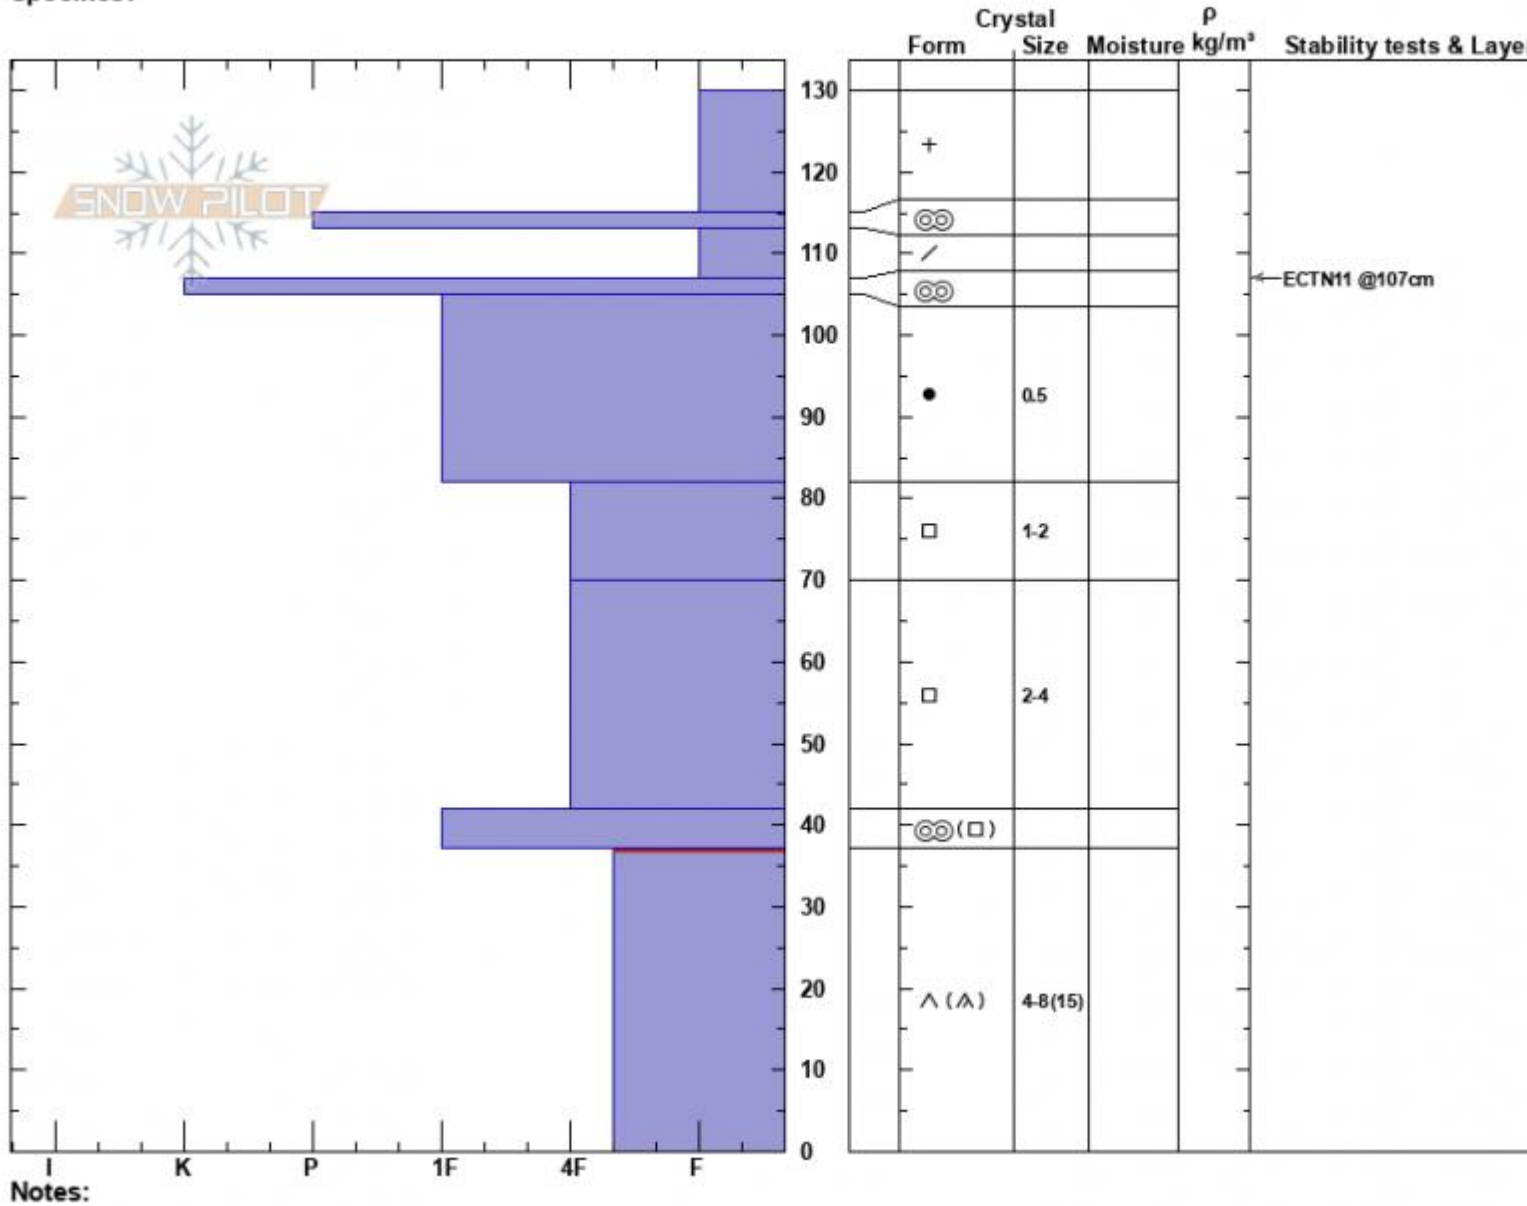

Marty's  
 Cooke City  
 MT  
 Elevation: 9455 ft  
 Aspect: 210°  
 Specifics:

Dave Zinn  
 03/26/2023 - 1:45pm  
 Co-ord: 45.04185N, -109.94199W  
 Slope Angle: 28°  
 Wind Loading: no

Stability: Fair  
 Air Temperature:  
 Sky Cover: BKN  
 Precipitation: NO  
 Wind: Calm

HS:130    **Layer Notes:**  
 37-0cm: Problematic layer

Advisory Region  
 Cooke City  
 Longitude  
 -109.95W  
 Latitude  
 45.05N  
 Cooke City, 2023-03-28