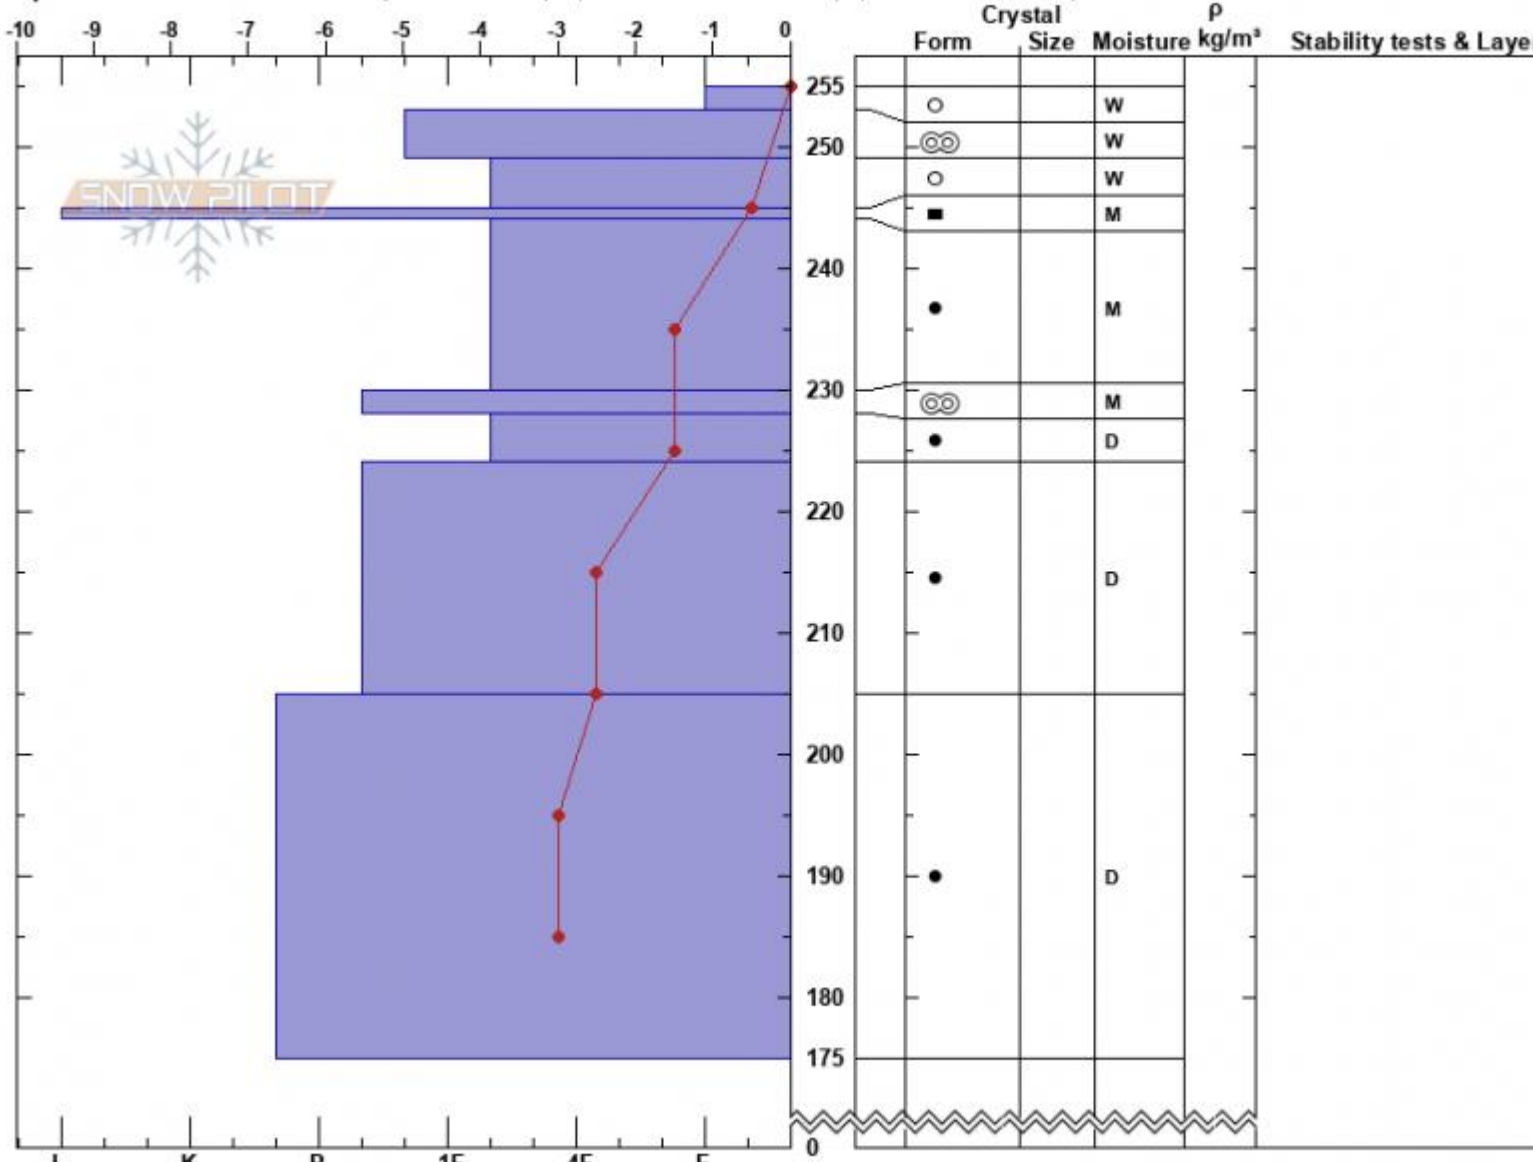

Miller Creek
 Cooke City
 MT
 Elevation: 9315 ft
 Aspect: 220°

Alex Marienthal
 04/11/2023 - 12:11pm
 Co-ord: 45.04764N, -109.95056W
 Slope Angle: 10°
 Wind Loading: no

Stability: Poor
 Air Temperature: 7.5°C
 Sky Cover: BKN
 Precipitation: NO
 Wind: SW Strong

HS:255
 PF:20
 Layer Notes: 255-253cm:Problematic layer

Specifics: Recent avalanche activity on different slopes; Snowmobile tracks on slope; We snowmobiled slope

Notes: Recent wet loose activity, up to size D2, on steep southerly slopes and around rock outcrops. A few small wet slabs at lower elevations with shallow

Advisory Region
 Cooke City
 Longitude
 -109.94W
 Latitude
 45.02N
 Cooke City, 2023-04-11