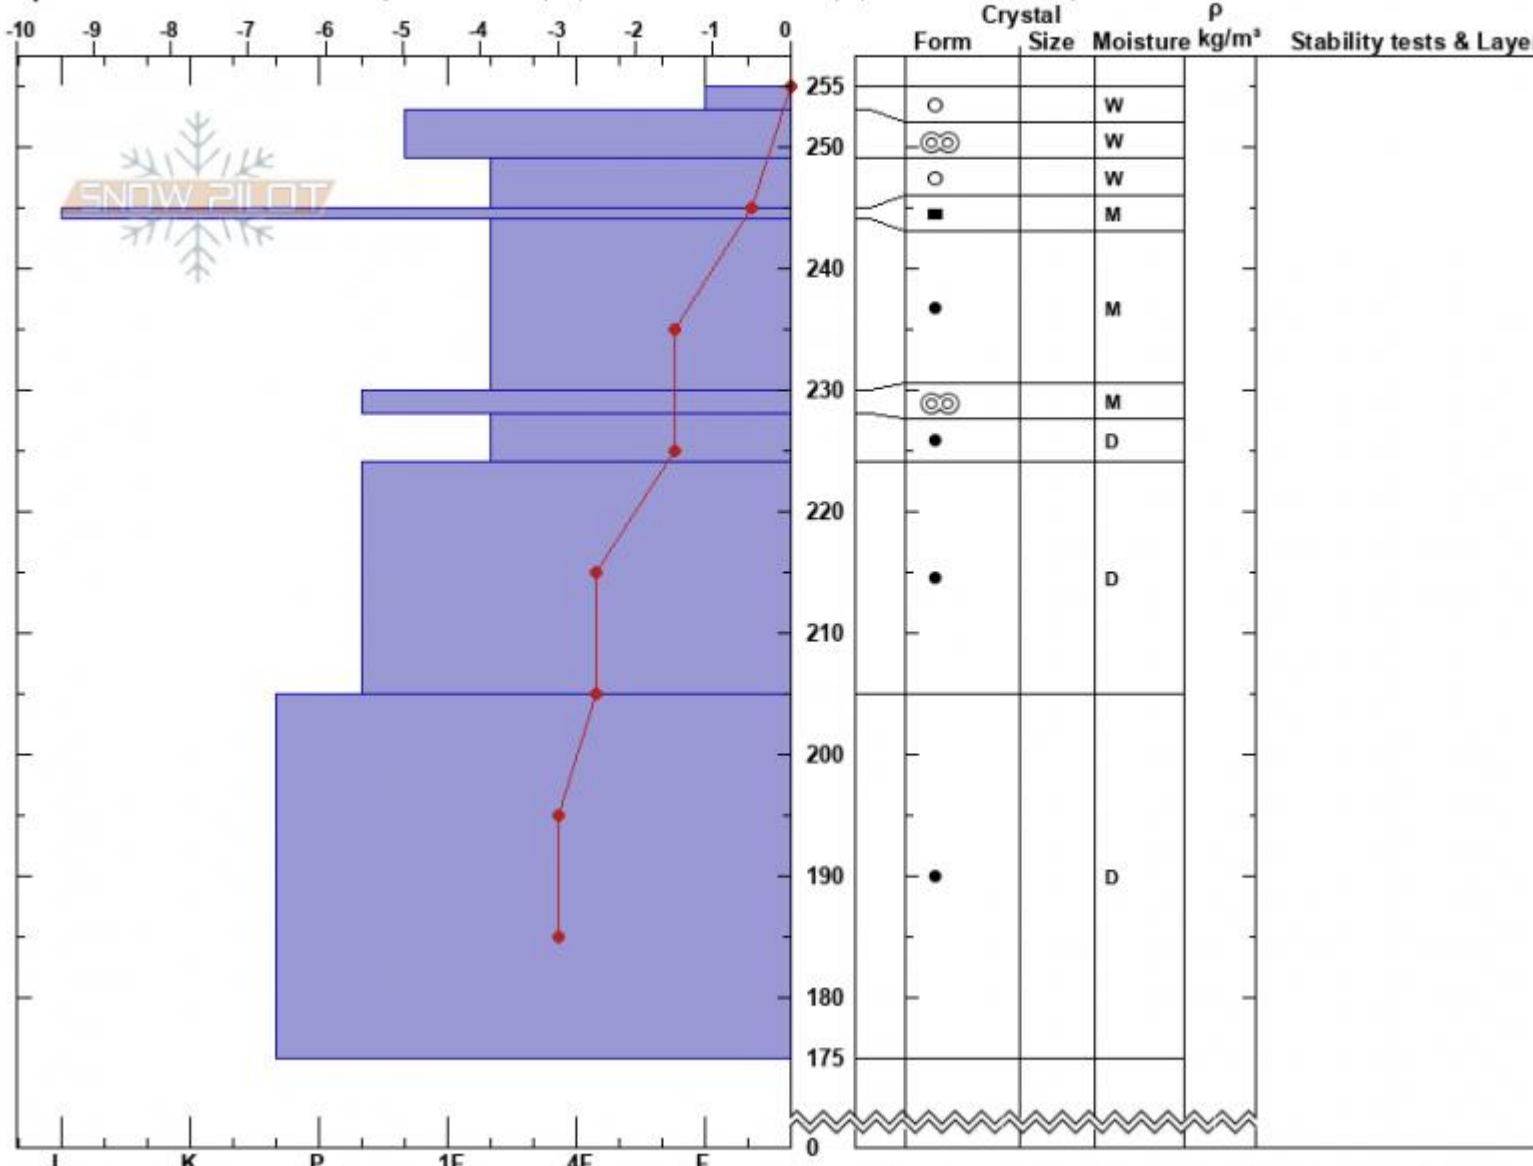

Miller Creek
 Cooke City
 MT
 Elevation: 9315 ft
 Aspect: 220°

Alex Marienthal
 04/11/2023 - 12:11pm
 Co-ord: 45.04764N, -109.95056W
 Slope Angle: 10°
 Wind Loading: no

Stability: Poor
 Air Temperature: 7.5°C
 Sky Cover: BKN
 Precipitation: NO
 Wind: SW Strong

HS:255
 PF:20
 Layer Notes: 255-253cm: Problematic layer

Specifics: Recent avalanche activity on different slopes; Snowmobile tracks on slope; We snowmobiled slope

Notes: Recent wet loose activity, up to size D2, on steep southerly slopes and around rock outcrops. A few small wet slabs at lower elevations with shallow

Advisory Region
 Cooke City
 Longitude
 -109.94W
 Latitude
 45.02N
 Cooke City, 2023-04-11