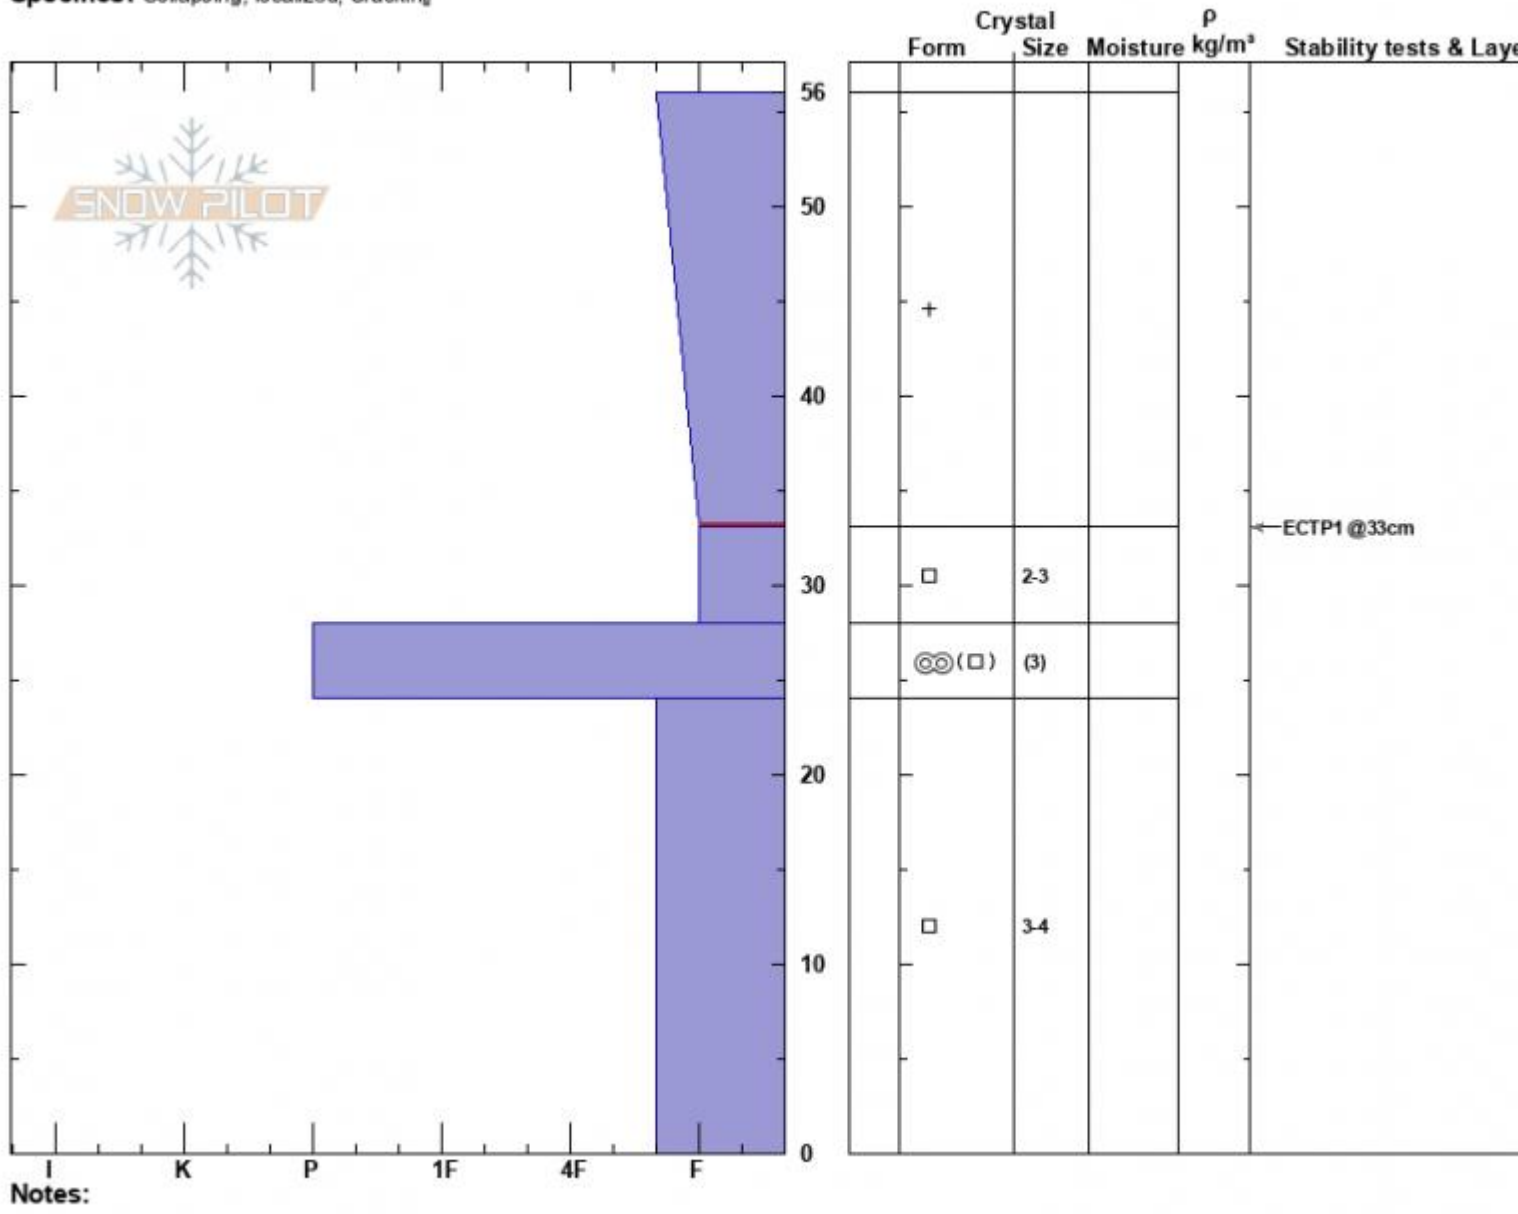

Lower Lionhead Ridge  
 Lionhead Range  
 MT  
 Elevation: 8700 ft  
 Aspect: 36°  
 Specifics: Collapsing, localized; Cracking

Zach Peterson  
 12/03/2023 - 2:00pm  
 Co-ord:  
 Slope Angle: 27°  
 Wind Loading: previous

Stability:  
 Air Temperature:  
 Sky Cover: OVC  
 Precipitation: NO  
 Wind: W Moderate

HS:56  
 Layer Notes:  
 56-33cm: Problematic layer

Advisory Region  
 Lionhead Range  
 Longitude  
 -111.32W  
 Latitude  
 44.71N  
 Lionhead Range, 2023-12-03