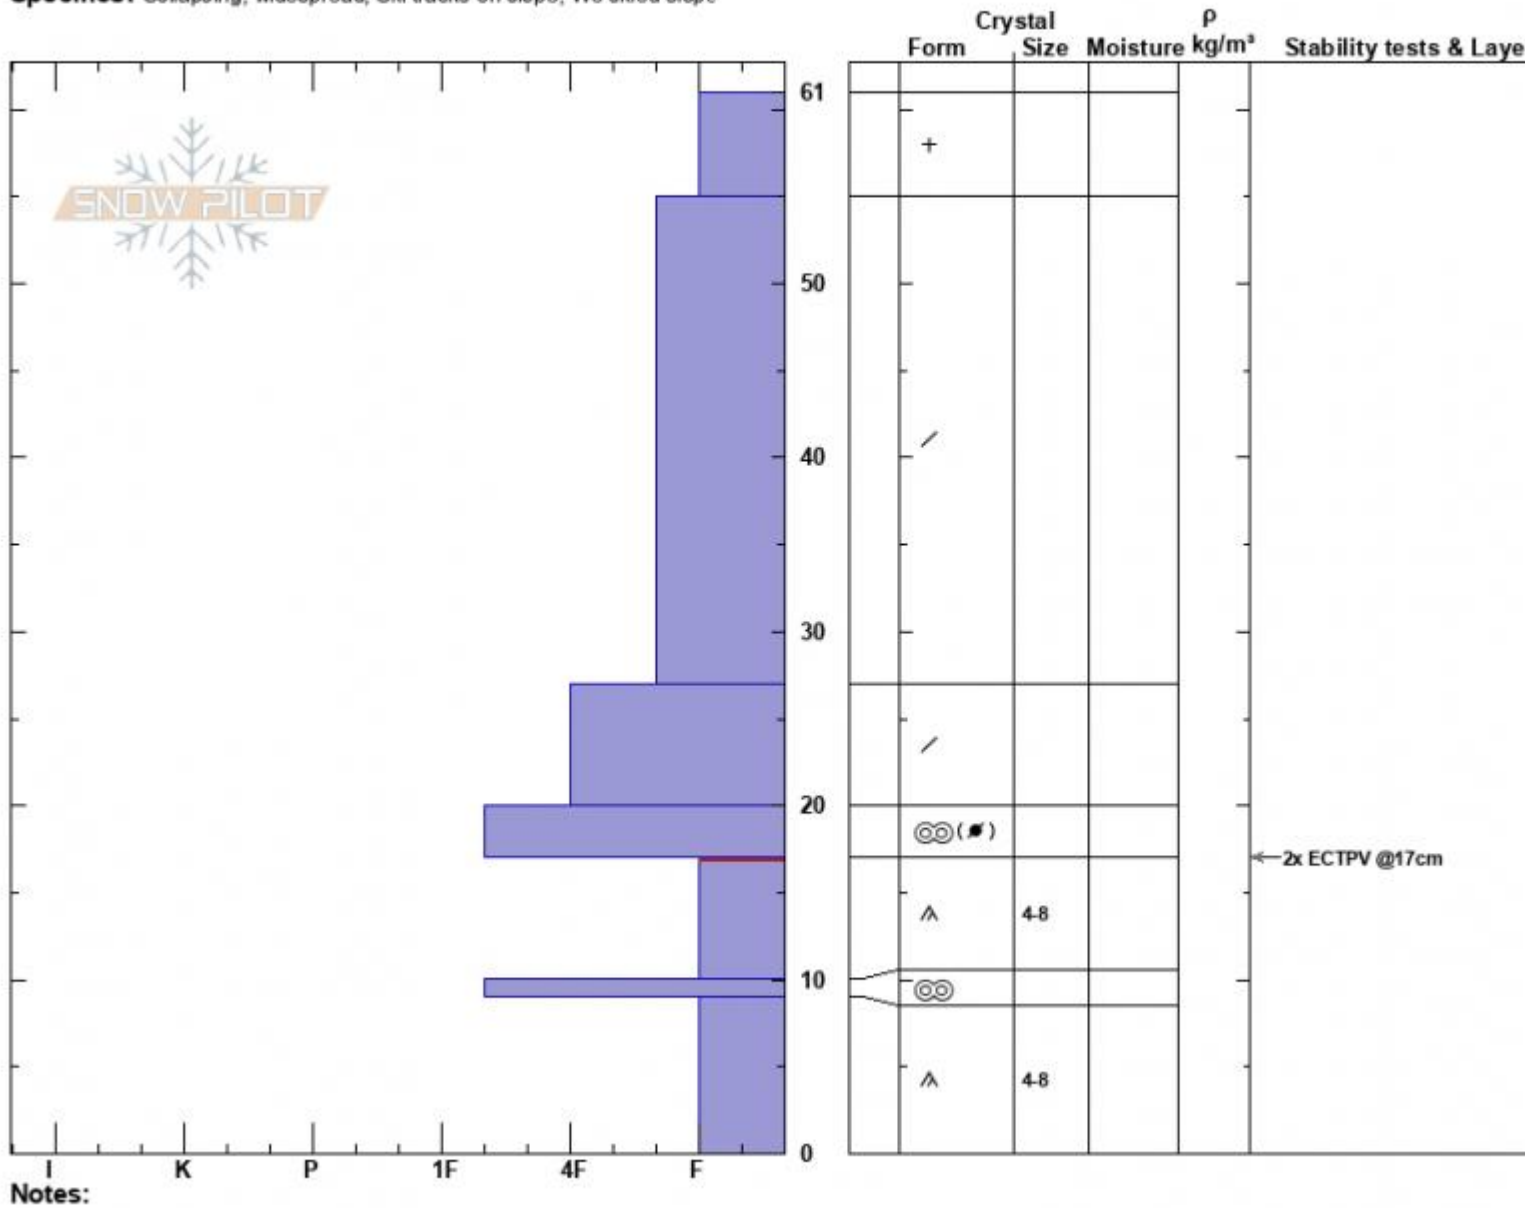

Fingers Meadow
 Bridger Range
 MT
 Elevation: 8100 ft
 Aspect: 100°
 Specifics: Collapsing, widespread; Ski tracks on slope; We skied slope

Ian Hoyer
 12/12/2023 - 11:00am
 Co-ord: 45.80598N, -110.92829W
 Slope Angle: 35°
 Wind Loading: no

Stability: Poor
 Air Temperature:
 Sky Cover: BKN
 Precipitation: NO
 Wind: Calm

HS:61
 PF:55 17-10cm:Problematic layer
 PS:35

Advisory Region
 Bridger Range
 Longitude
 -110.92W
 Latitude
 45.82N
 Bridger Range, 2023-12-12