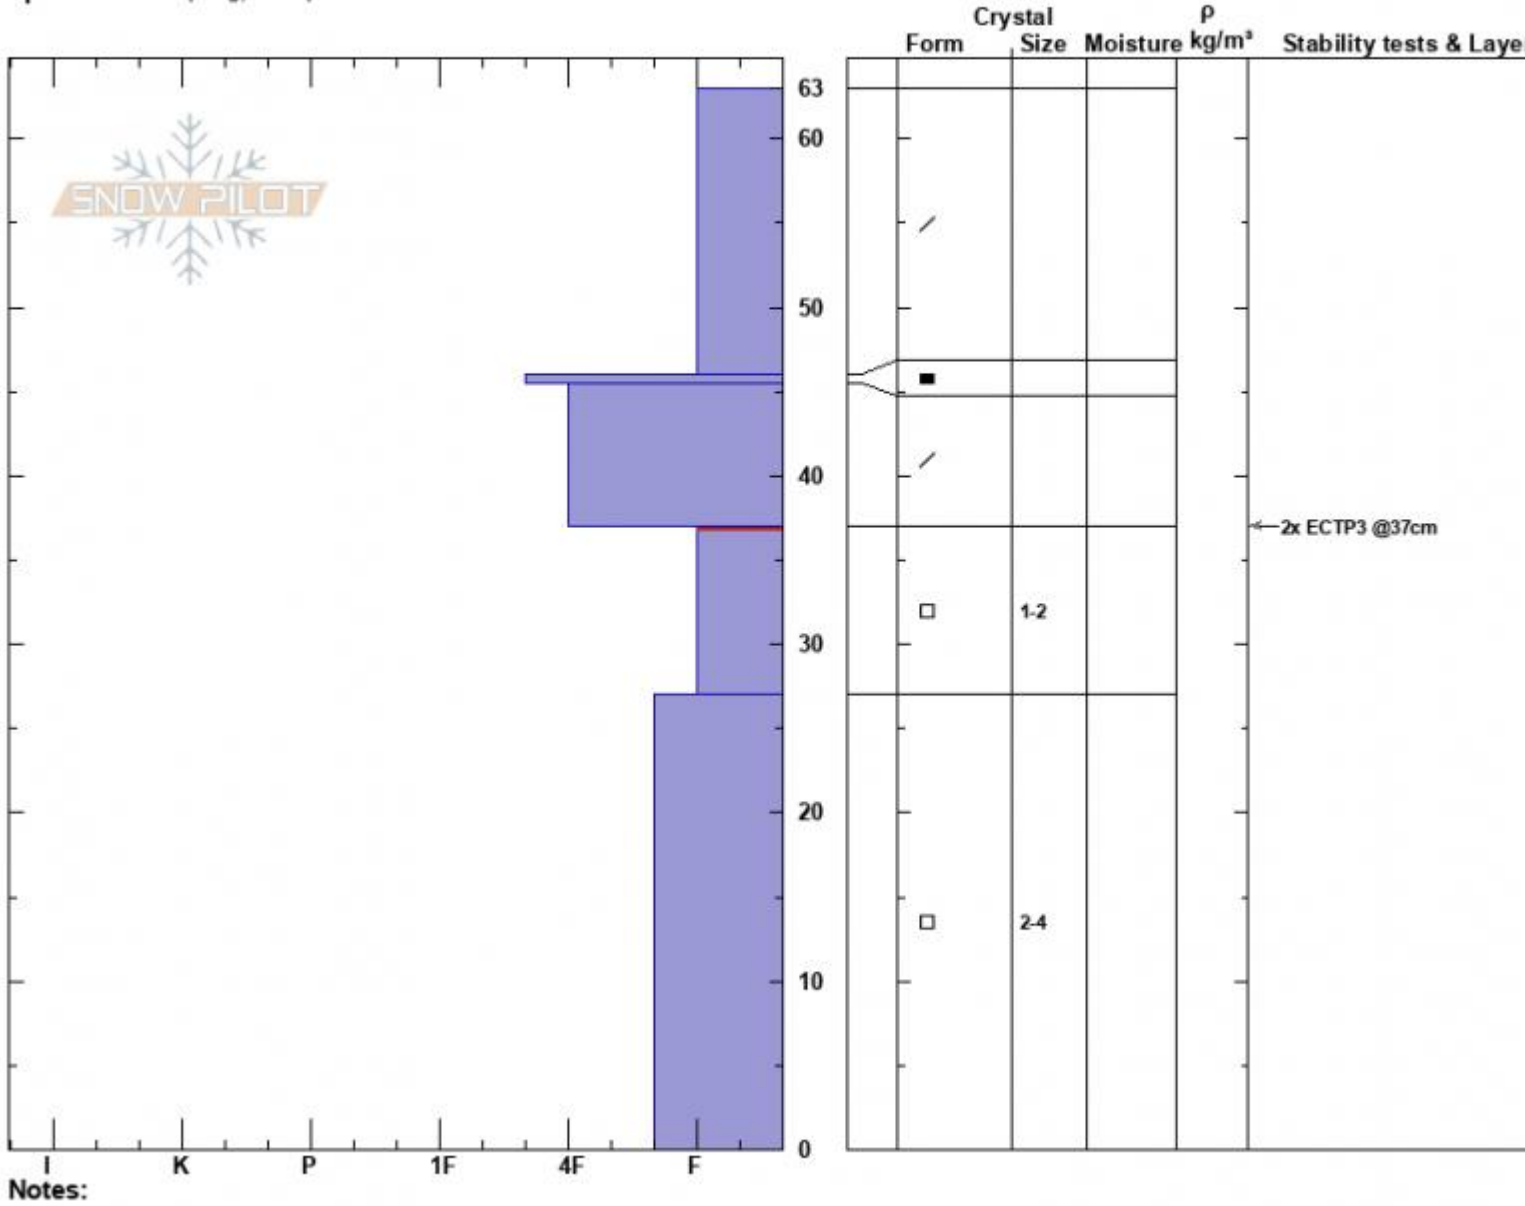

Sunlight Basin Profile  
 Madison Range-S  
 MT  
 Elevation: 9480 ft  
 Aspect: 100°  
 Specifics: Collapsing, widespreac

Dave Zinn  
 12/10/2023 - 11:30am  
 Co-ord: 44.97495N, -111.31363W  
 Slope Angle: 15°  
 Wind Loading: previous

Stability: Poor  
 Air Temperature:  
 Sky Cover: SCT  
 Precipitation: NO  
 Wind: Calm

HS:63  
 Layer Notes:  
 37-27cm: Problematic layer

Advisory Region  
 Southern Madison  
 Longitude  
 -111.31W  
 Latitude  
 44.97N  
 Southern Madison, 2023-12-11