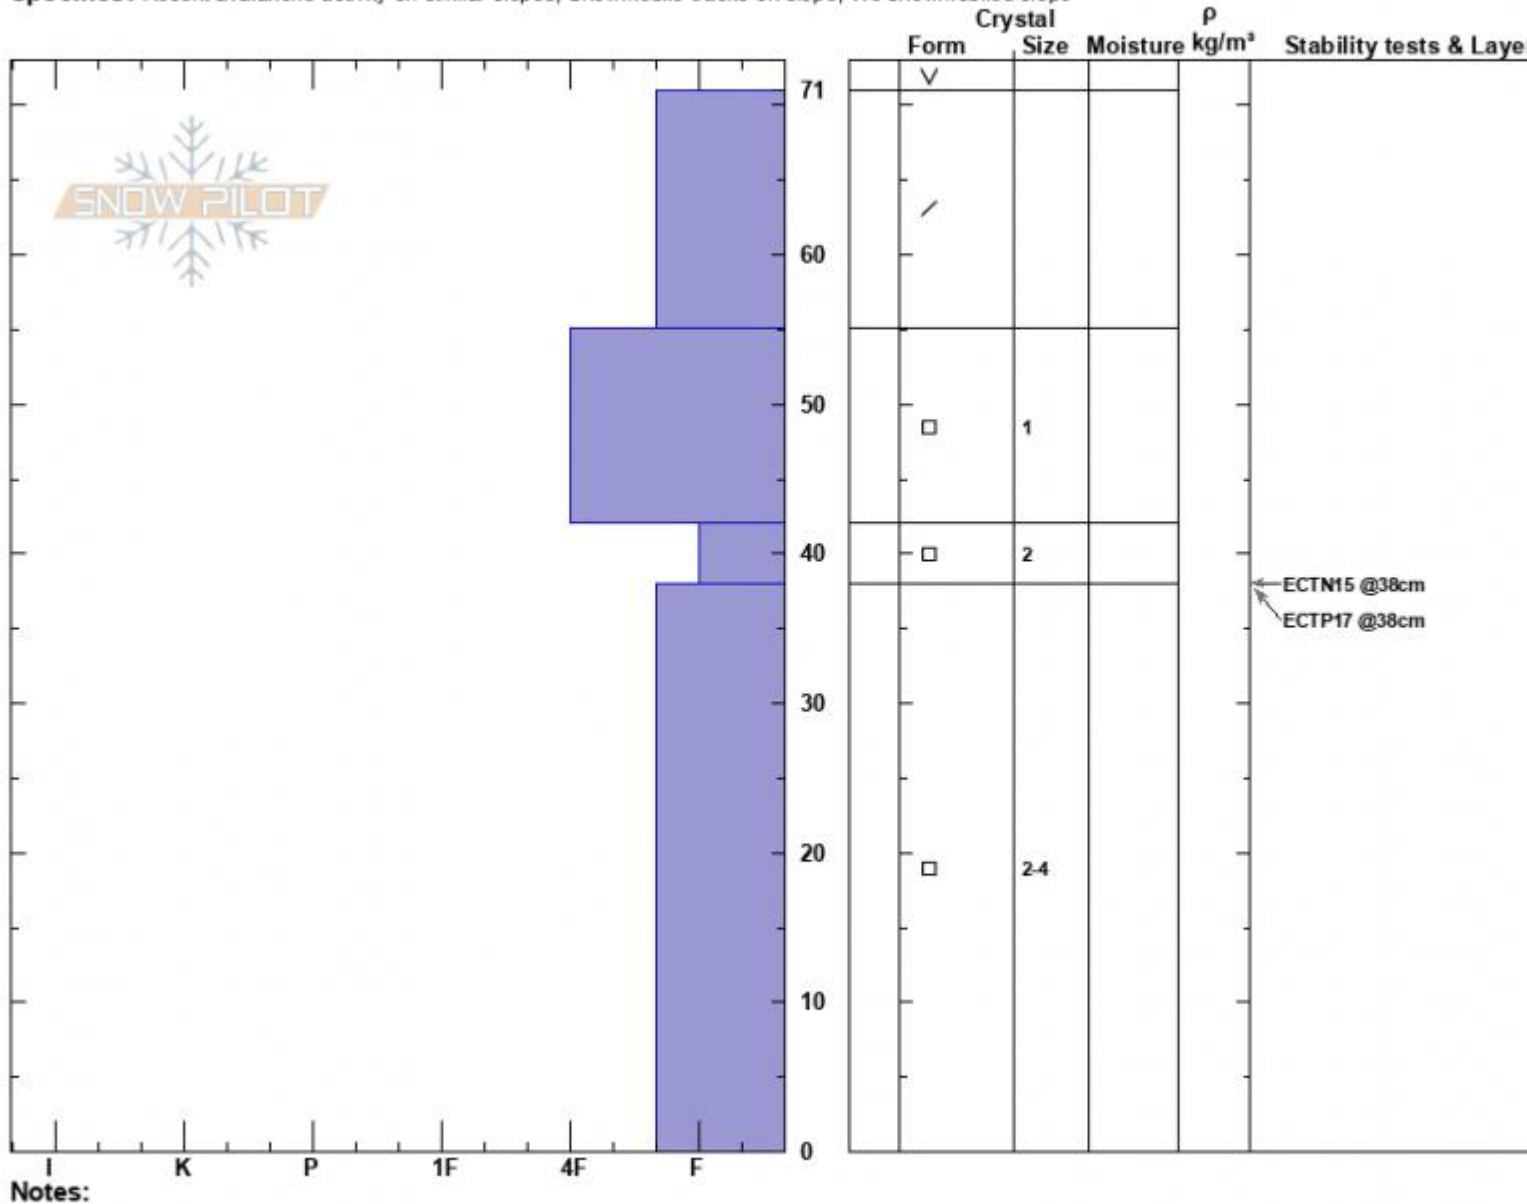

2nd Yellowmule
 Madison Range-N
 MT
 Elevation: 9400 ft
 Aspect: 30°

Ian Hoyer
 12/19/2023 - 11:00am
 Co-ord: 45.17713N, -111.40059W
 Slope Angle: 25°
 Wind Loading:

Stability: Fair
 Air Temperature:
 Sky Cover: BKN
 Precipitation: NO
 Wind: Calm

HS:71
 PF:65
 Layer Notes:
 42-38cm: Problematic layer

Specifics: Recent avalanche activity on similar slopes; Snowmobile tracks on slope; We snowmobiled slope

Advisory Region
 Northern Madison
 Longitude
 -111.38W
 Latitude
 45.17N
 Northern Madison, 2023-12-19