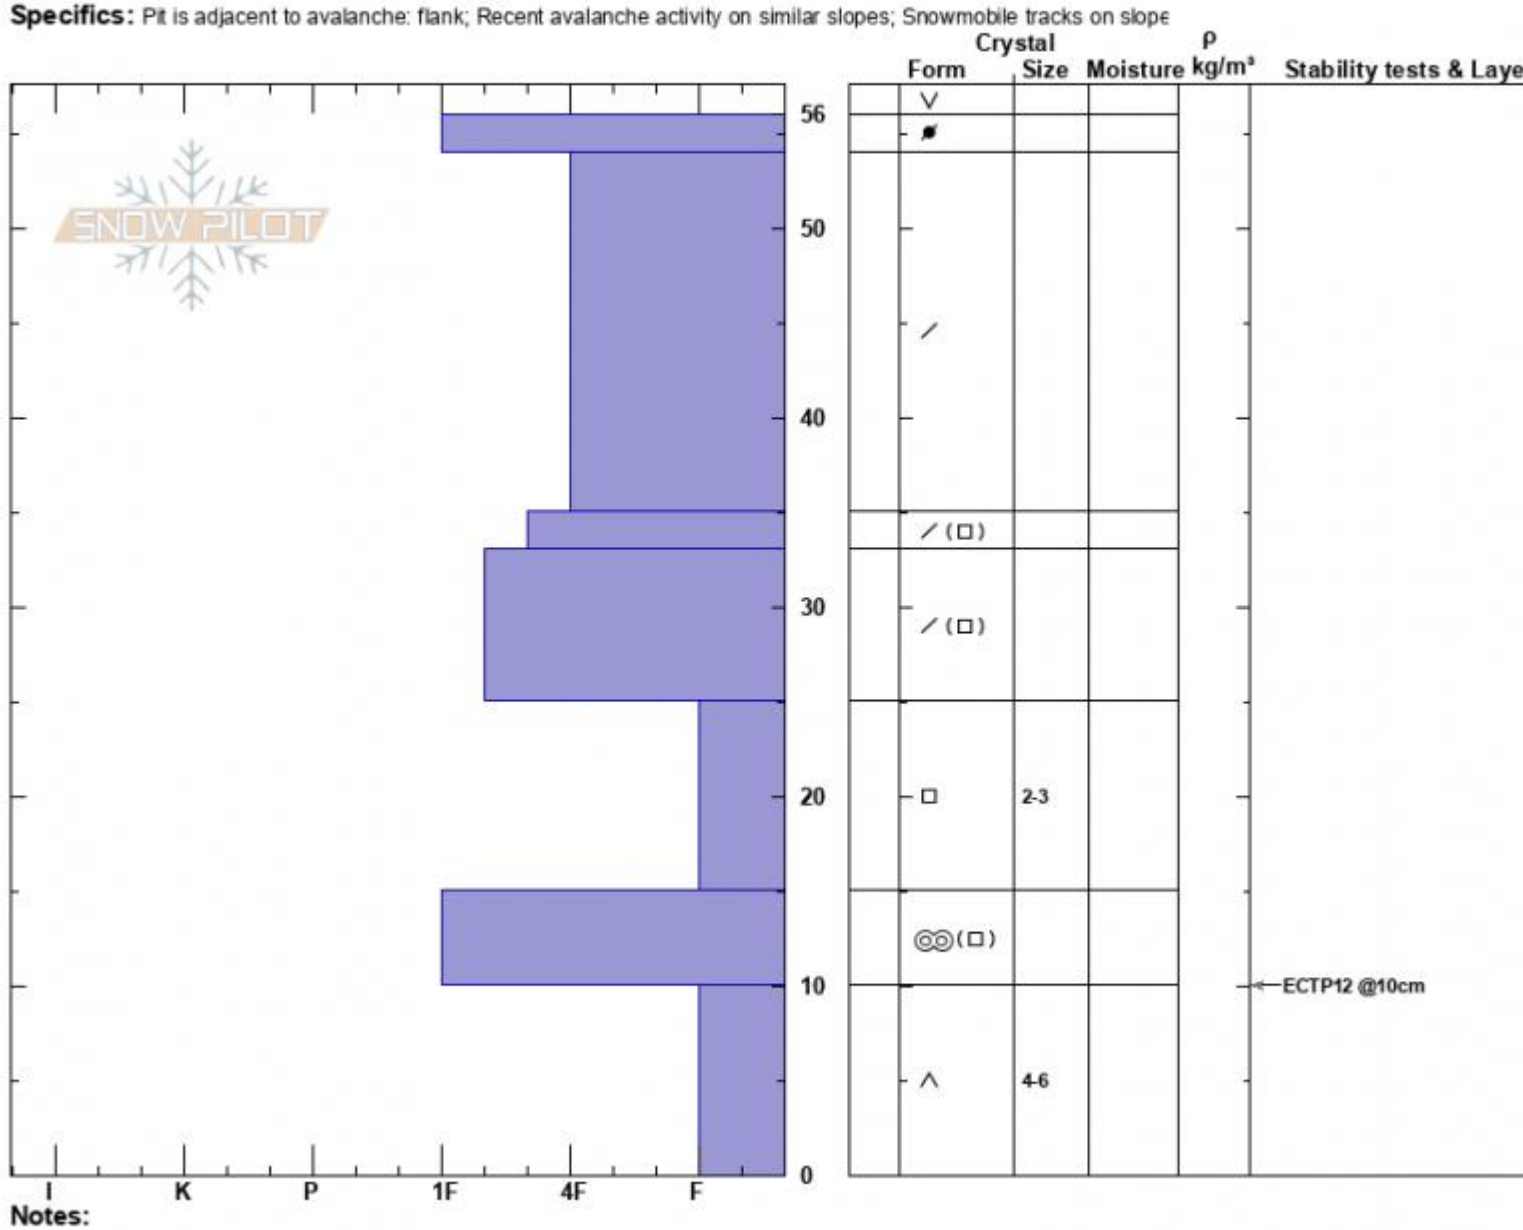

Muddy-Bear Divide  
 Madison Range-N  
 MT  
 Elevation: 9400 ft  
 Aspect: 80°  
 Specifics: Pit is adjacent to avalanche: flank; Recent avalanche activity on similar slopes; Snowmobile tracks on slope

Ian Hoyer  
 12/19/2023 - 12:00pm  
 Co-ord: 45.18512N, -111.45623W  
 Slope Angle: 34°  
 Wind Loading: no

Stability: Fair  
 Air Temperature:  
 Sky Cover: BKN  
 Precipitation: NO  
 Wind: Calm

HS:56  
 PF:55  
 Layer Notes: 25-15cm:Problematic layer

Advisory Region  
 Northern Madison  
 Longitude  
 -111.38W  
 Latitude  
 45.17N

**Avalanche Details:** [Snowmobile Triggered Avalanche on Buck Ridge](#)  
 Northern Madison, 2023-12-19