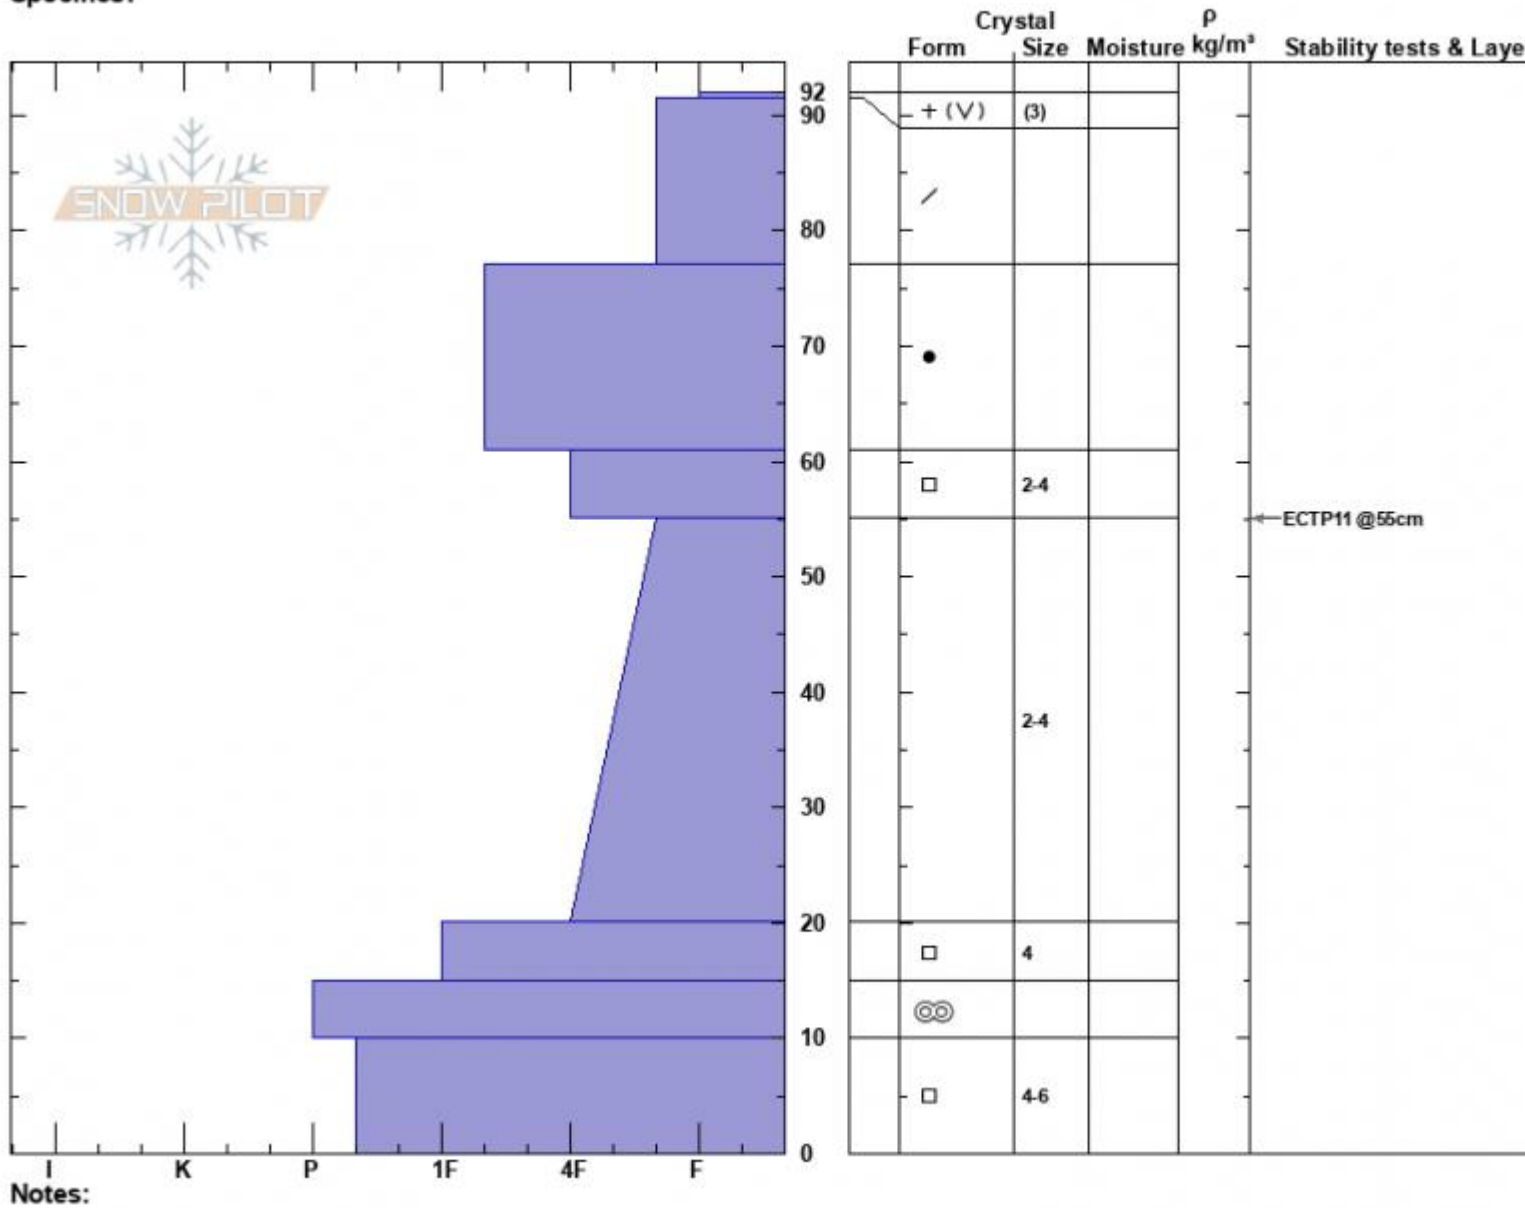

Tepee Boundary N
 Madison Range-S
 MT
 Elevation: 9600 ft
 Aspect: 355°
 Specifics:

Zach Peterson
 12/22/2023 - 12:00pm
 Co-ord: 44.91680N, -111.19044W
 Slope Angle: 22°
 Wind Loading: previous

Stability: Poor
 Air Temperature:
 Sky Cover: BKN
 Precipitation: NO
 Wind: SW Light Breeze

HS:92
 Layer Notes:
 61-55cm: Problematic layer

Notes:
 Advisory Region
 Southern Madison
 Longitude
 -111.19W
 Latitude
 44.90N
 Southern Madison, 2023-12-22