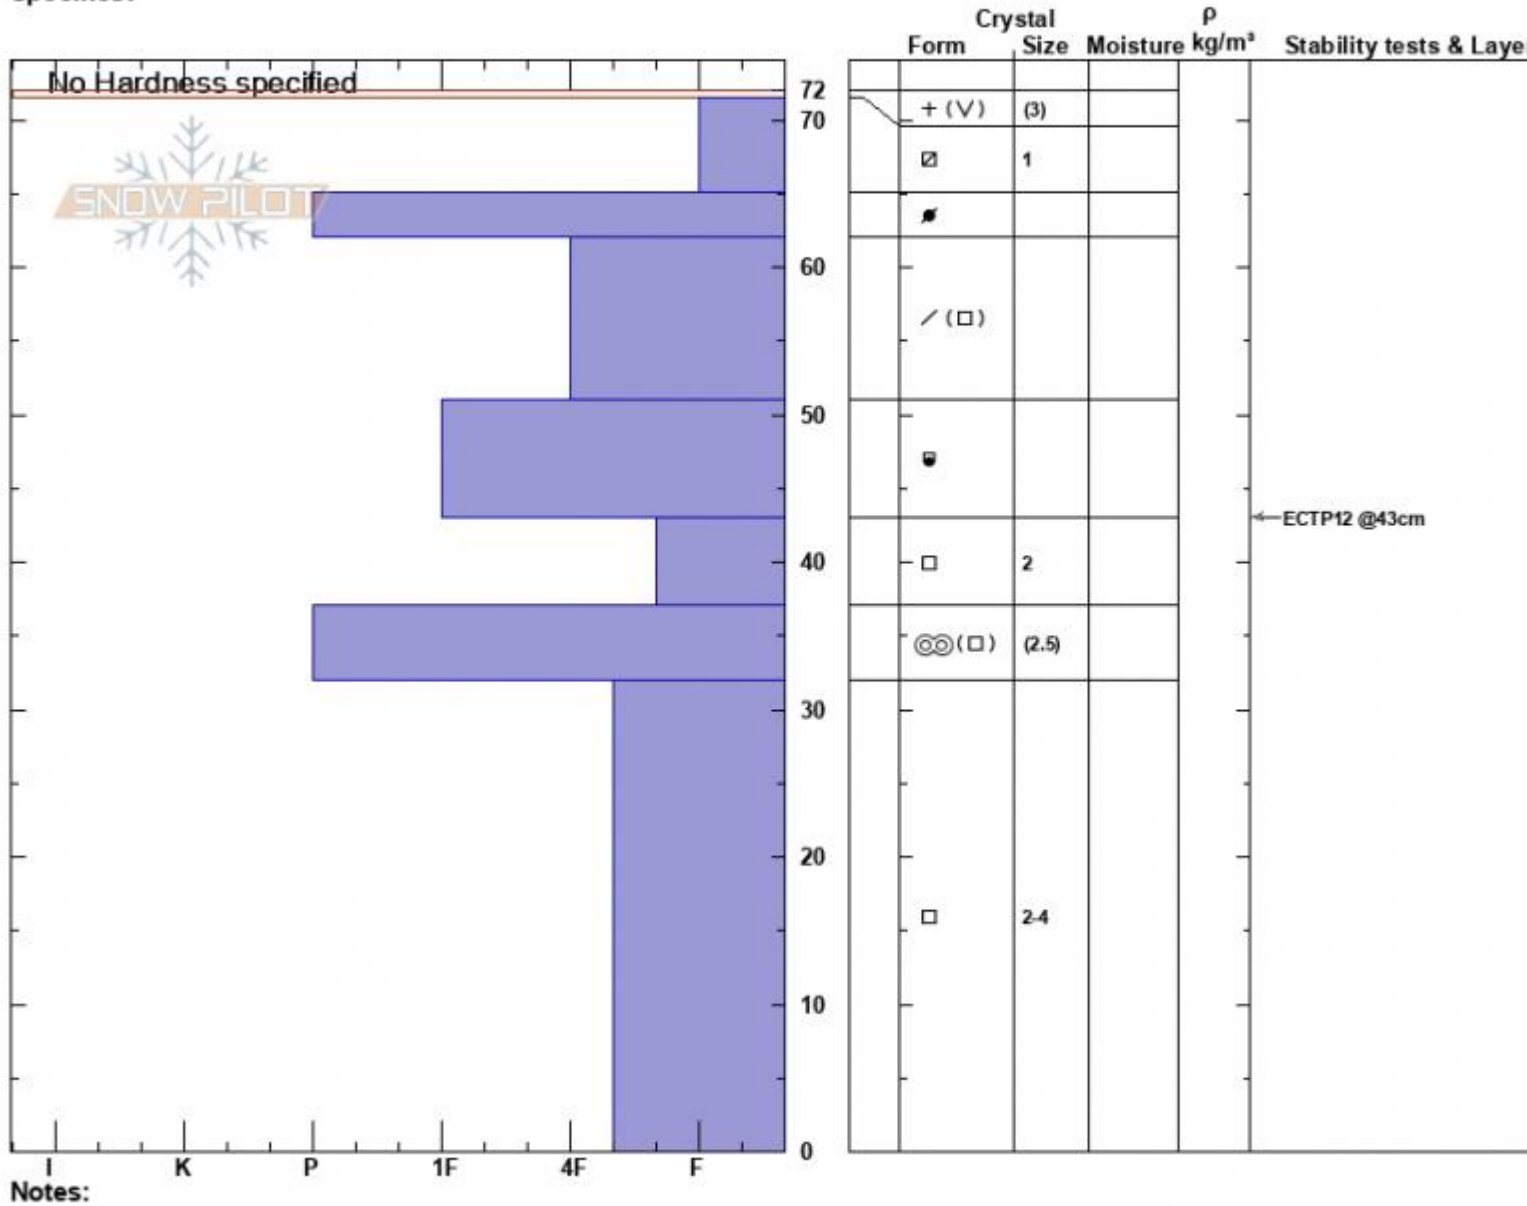

Tepee Boundary S
 Madison Range-S
 MT
 Elevation: 9600 ft
 Aspect: 171°
 Specifics:

Zach Peterson
 12/22/2023 - 1:00pm
 Co-ord: 44.91395N, -111.18864W
 Slope Angle: 15°
 Wind Loading: previous

Stability: Poor
 Air Temperature:
 Sky Cover: BKN
 Precipitation: S-1
 Wind: SW Moderate

HS:72
 Layer Notes:
 43-37cm: Problematic layer

Notes:
 Advisory Region
 Southern Madison
 Longitude
 -111.19W
 Latitude
 44.90N
 Southern Madison, 2023-12-22