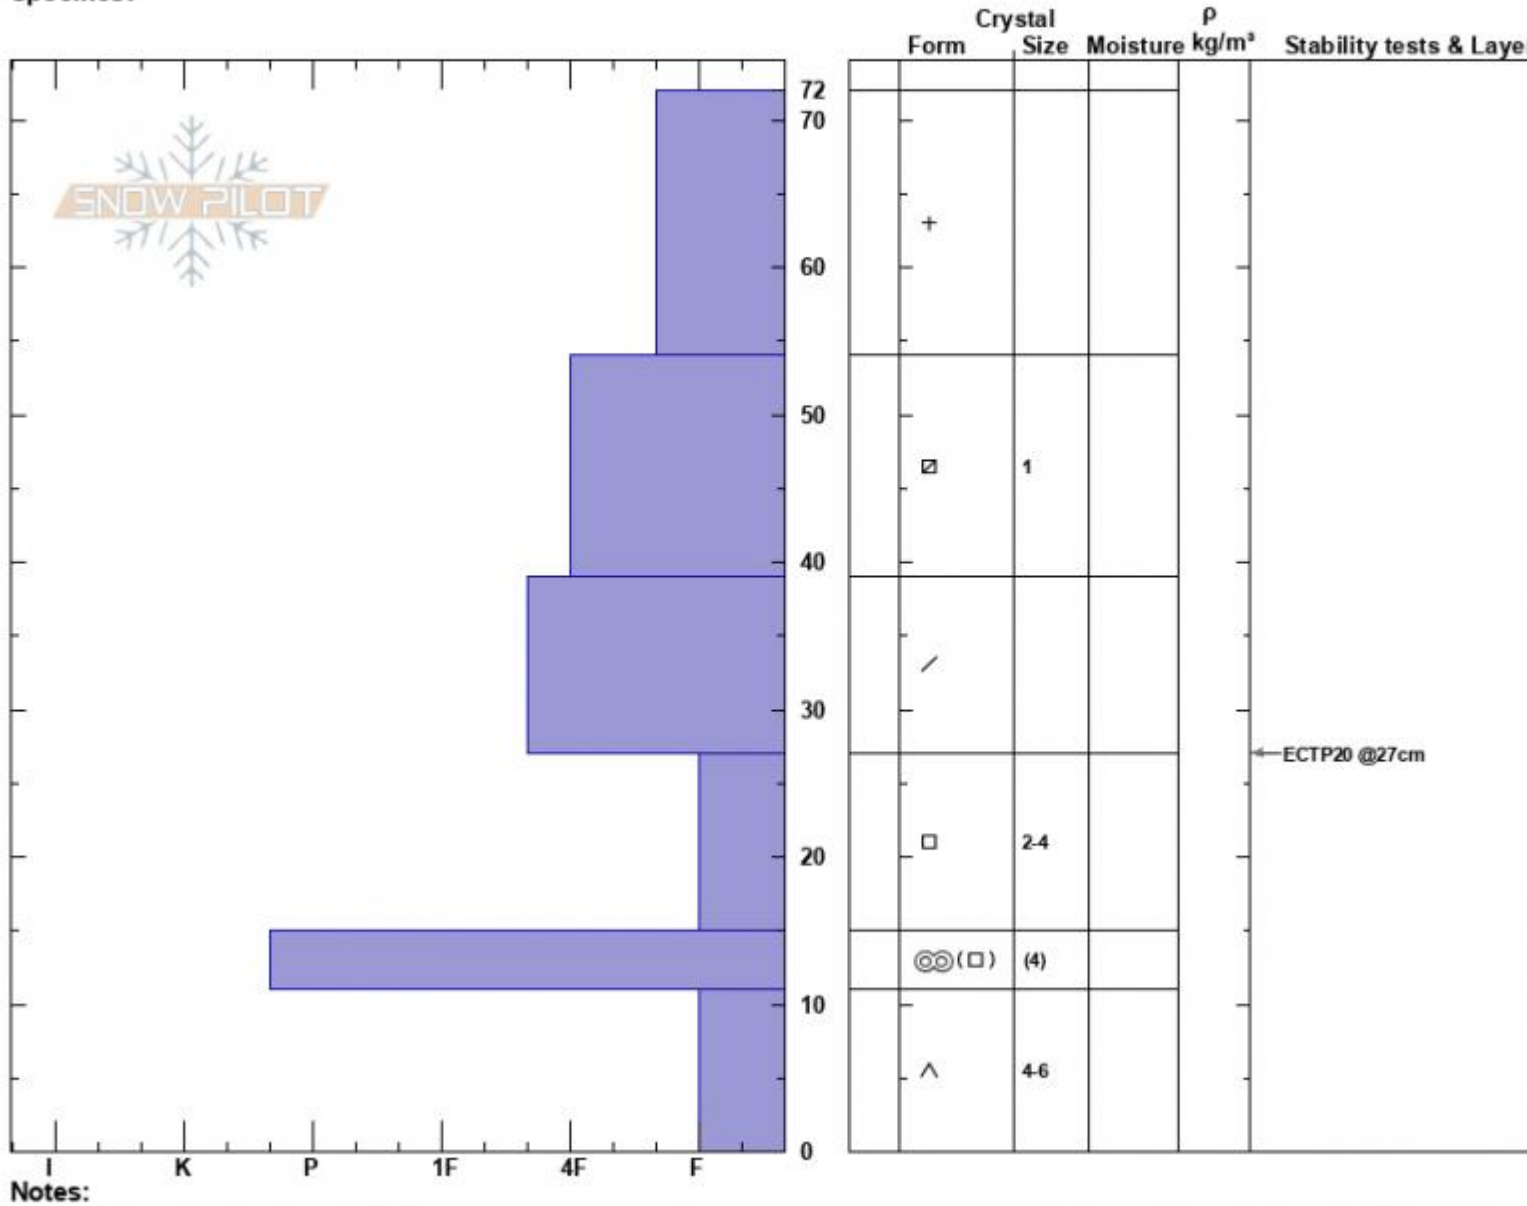

Upper Ramp
 Bridger Range
 MT
 Elevation: 8500 ft
 Aspect: 45°
 Specifics:

Zach Peterson
 12/24/2023 - 11:45am
 Co-ord: 45.82760N, -110.93225W
 Slope Angle: 25°
 Wind Loading: no

Stability: Fair
 Air Temperature:
 Sky Cover: CLR
 Precipitation: NO
 Wind: SW Moderate

HS:72 **Layer Notes:**
 27-15cm: Problematic layer

Advisory Region
 Bridger Range
 Longitude
 -110.93W
 Latitude
 45.83N
 Bridger Range, 2023-12-24