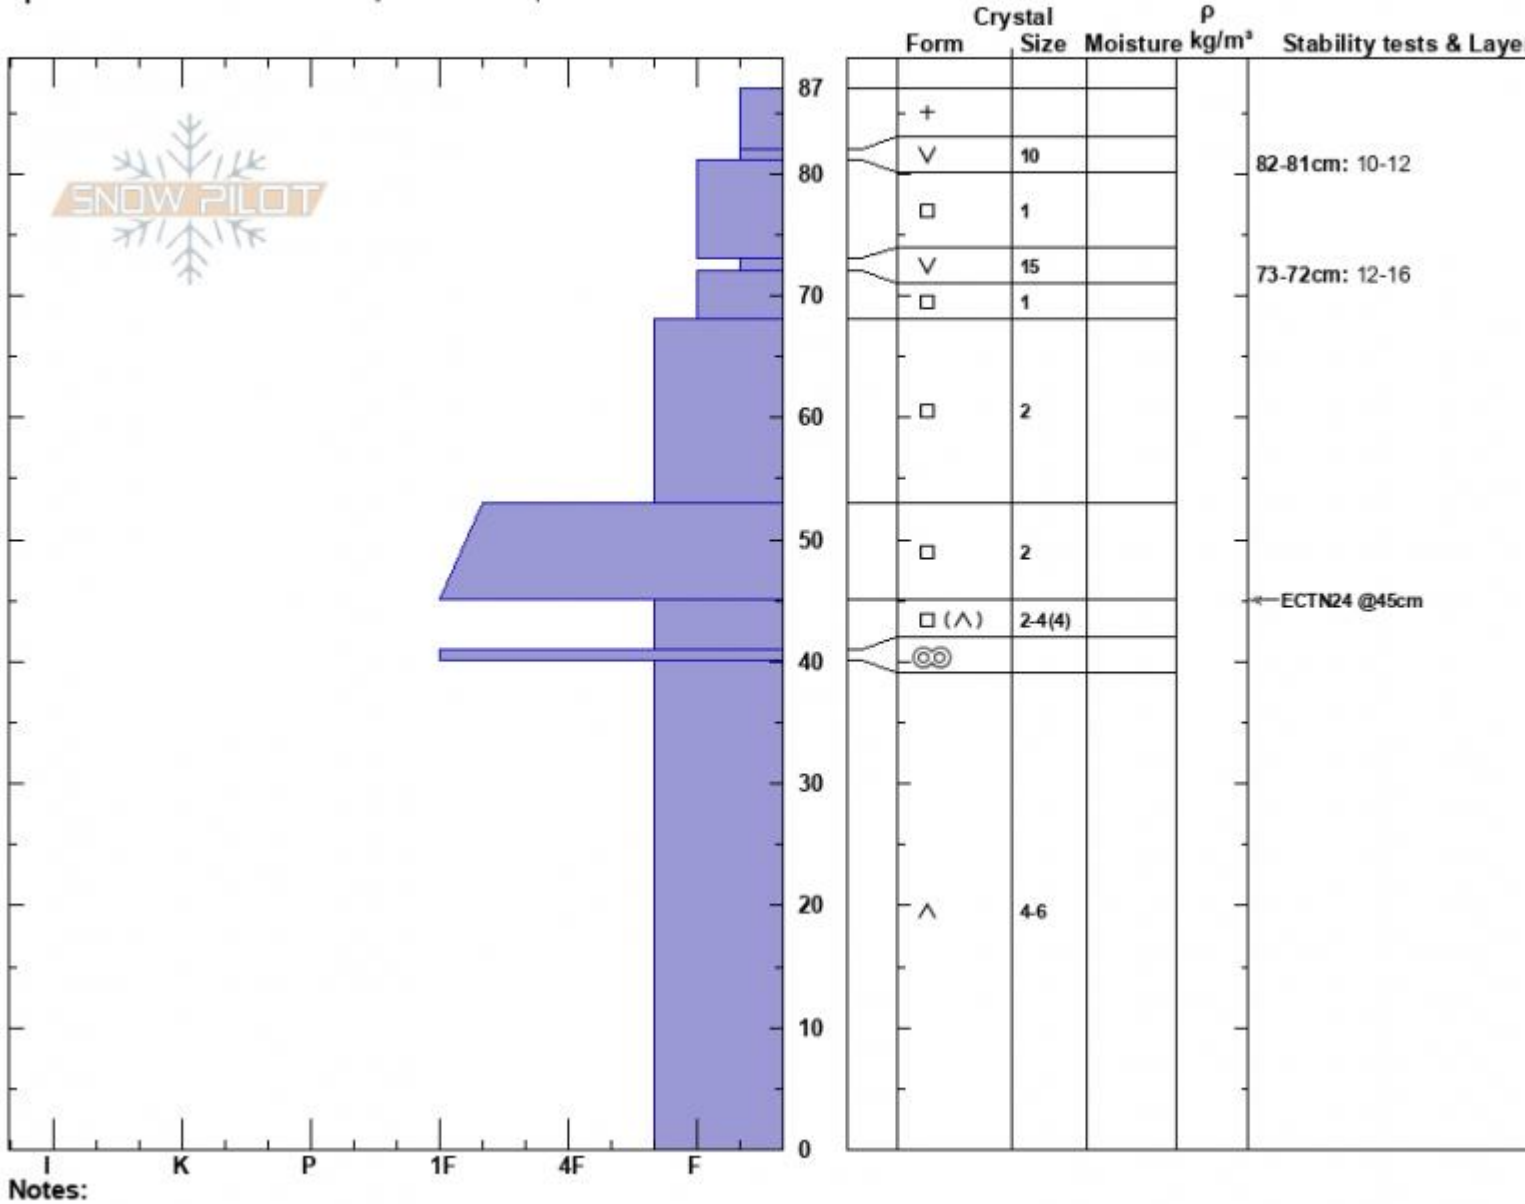

Second Yellow Mule
 Madison Range-N
 MT
 Elevation: 9450 ft
 Aspect: 8°
 Specifics: Recent avalanche activity on different slopes

Zach Peterson
 01/06/2024 - 12:00pm
 Co-ord: 45.17441N, -111.40228W
 Slope Angle: 29°
 Wind Loading: previous

Stability: Good
 Air Temperature:
 Sky Cover: BKN
 Precipitation: NO
 Wind: S Calm

HS:87
 PF:60
 Layer Notes:
 82-81cm: 10-12
 73-72cm: 12-16
 45-41cm: Problematic layer

Advisory Region
 Northern Madison
 Longitude
 -111.38W
 Latitude
 45.17N
 Northern Madison, 2024-01-06