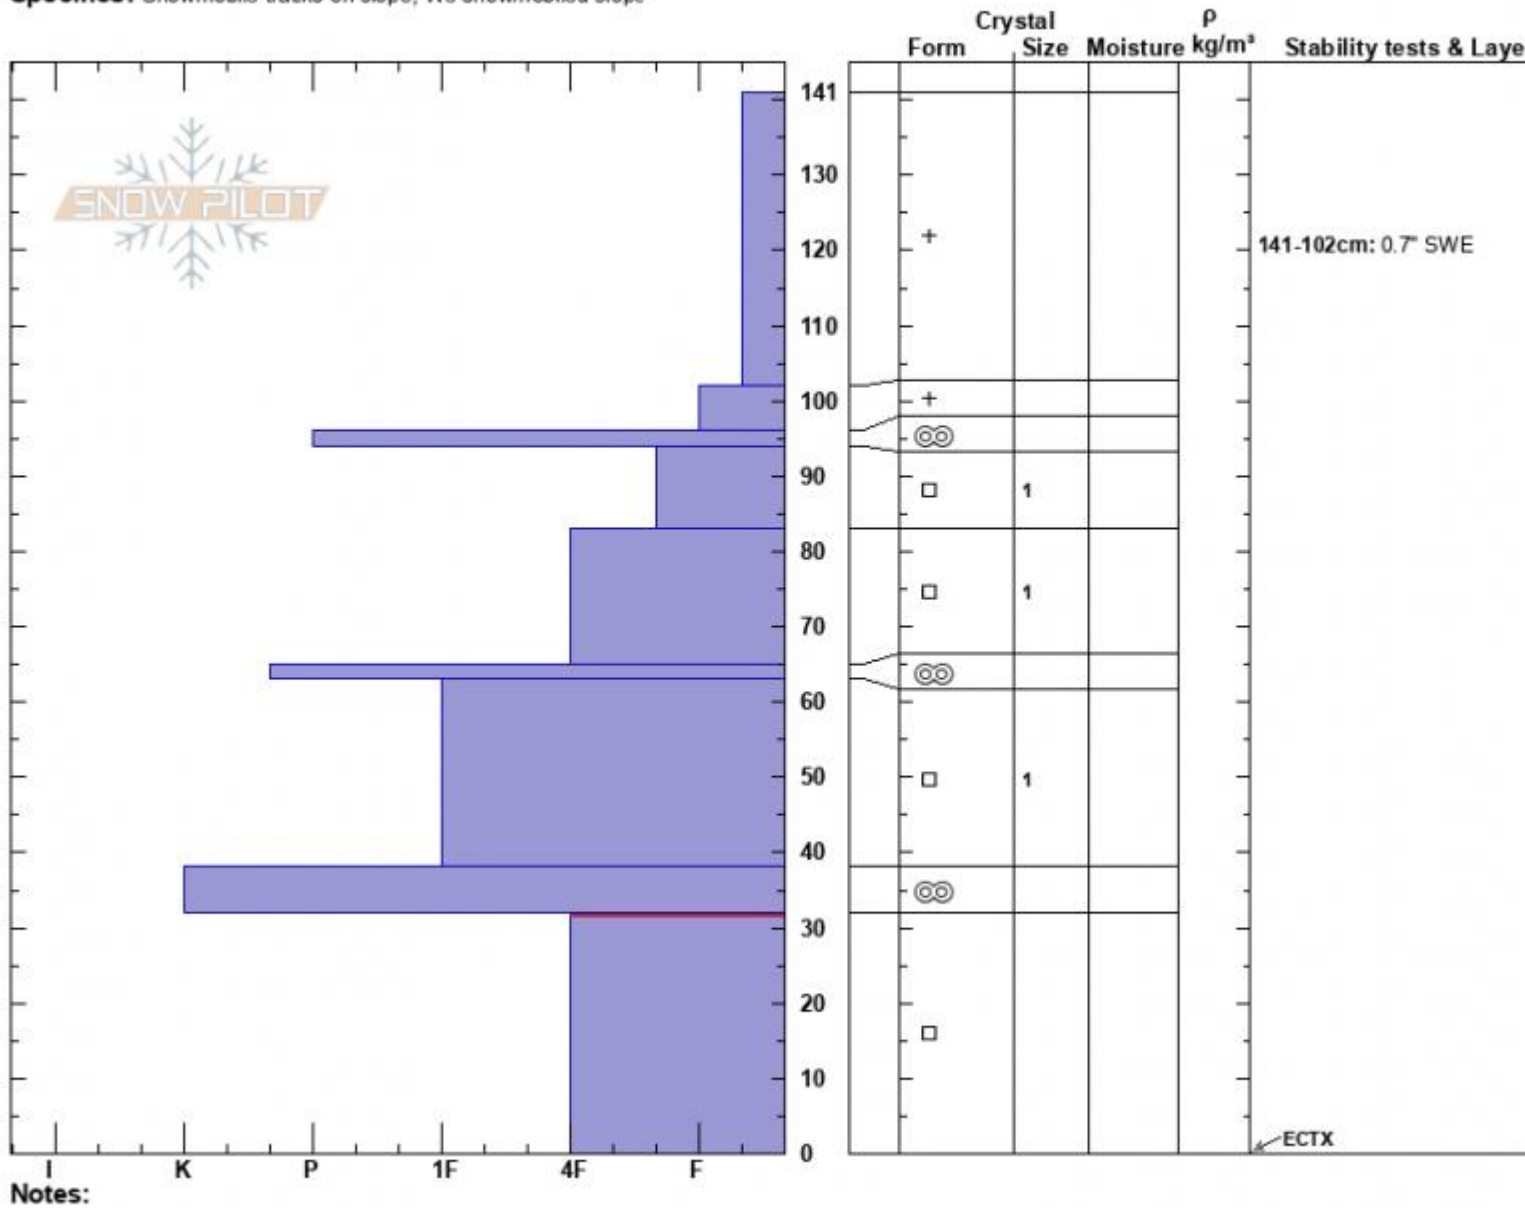

Head of Hellroaring S  
 Centennial Range  
 ID  
 Elevation: 8800 ft  
 Aspect: 160°  
 Specifics: Snowmobile tracks on slope; We snowmobiled slope

Ian Hoyer  
 01/07/2024 - 12:00pm  
 Co-ord: 44.55126N, -111.47332W  
 Slope Angle: 20°  
 Wind Loading: no

Stability: Fair  
 Air Temperature:  
 Sky Cover: OVC  
 Precipitation: S1  
 Wind: Calm

HS:141  
 PF:100  
 Layer Notes:  
 141-102cm: 0.7" SWE  
 32-0cm: Problematic layer

Advisory Region  
 Island Park  
 Longitude  
 -111.48W  
 Latitude  
 44.55N  
 Island Park, 2024-01-07