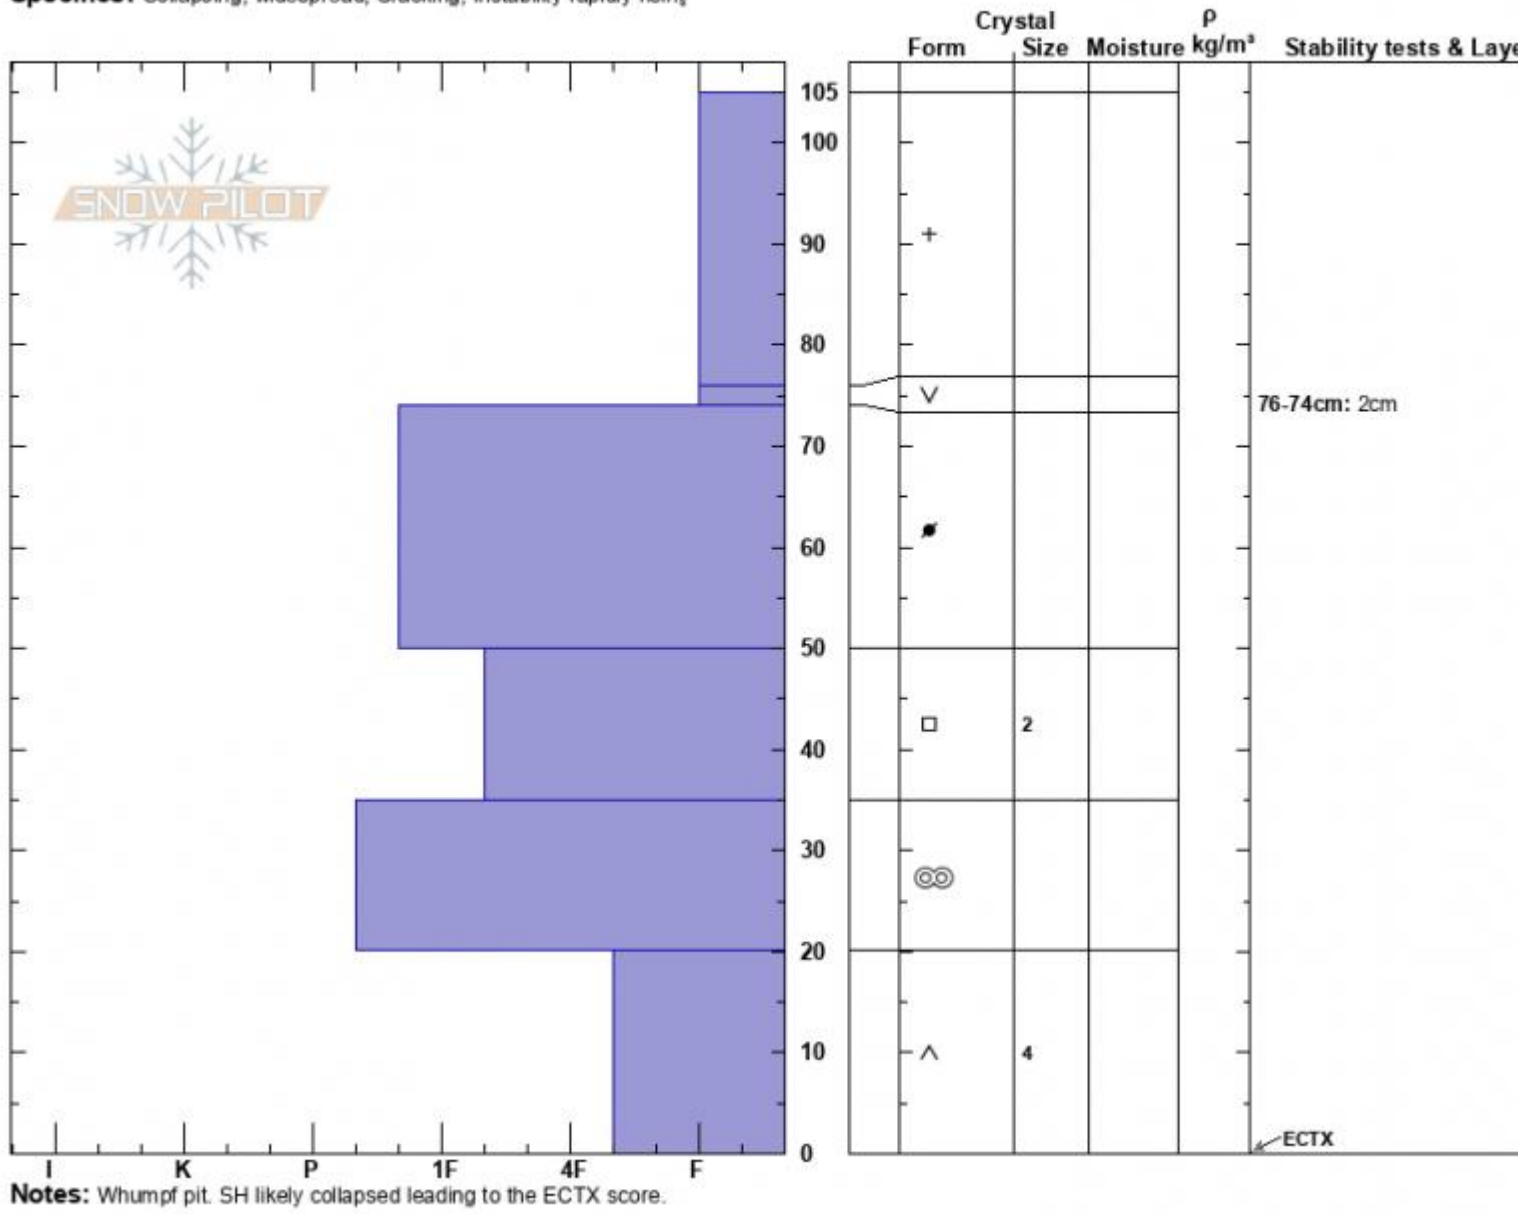

S End Lionhead Ridge
 Lionhead Range
 MT
 Elevation: 8600 ft
 Aspect: 23°
 Specifics: Collapsing, widespread; Cracking; Instability rapidly rising

Zach Peterson
 01/09/2024 - 12:00pm
 Co-ord: 44.71752N, -111.30537W
 Slope Angle: 28°
 Wind Loading: previous

Stability: Very Poor
 Air Temperature:
 Sky Cover: OVC
 Precipitation: S2
 Wind: W Moderate

HS:105
 PF:105
 Layer Notes:
 76-74cm: 2cm
 76-74cm: Problematic layer

Advisory Region
 Lionhead Range
 Longitude
 -111.32W

Latitude

44.71N

Lionhead Range, 2024-01-09