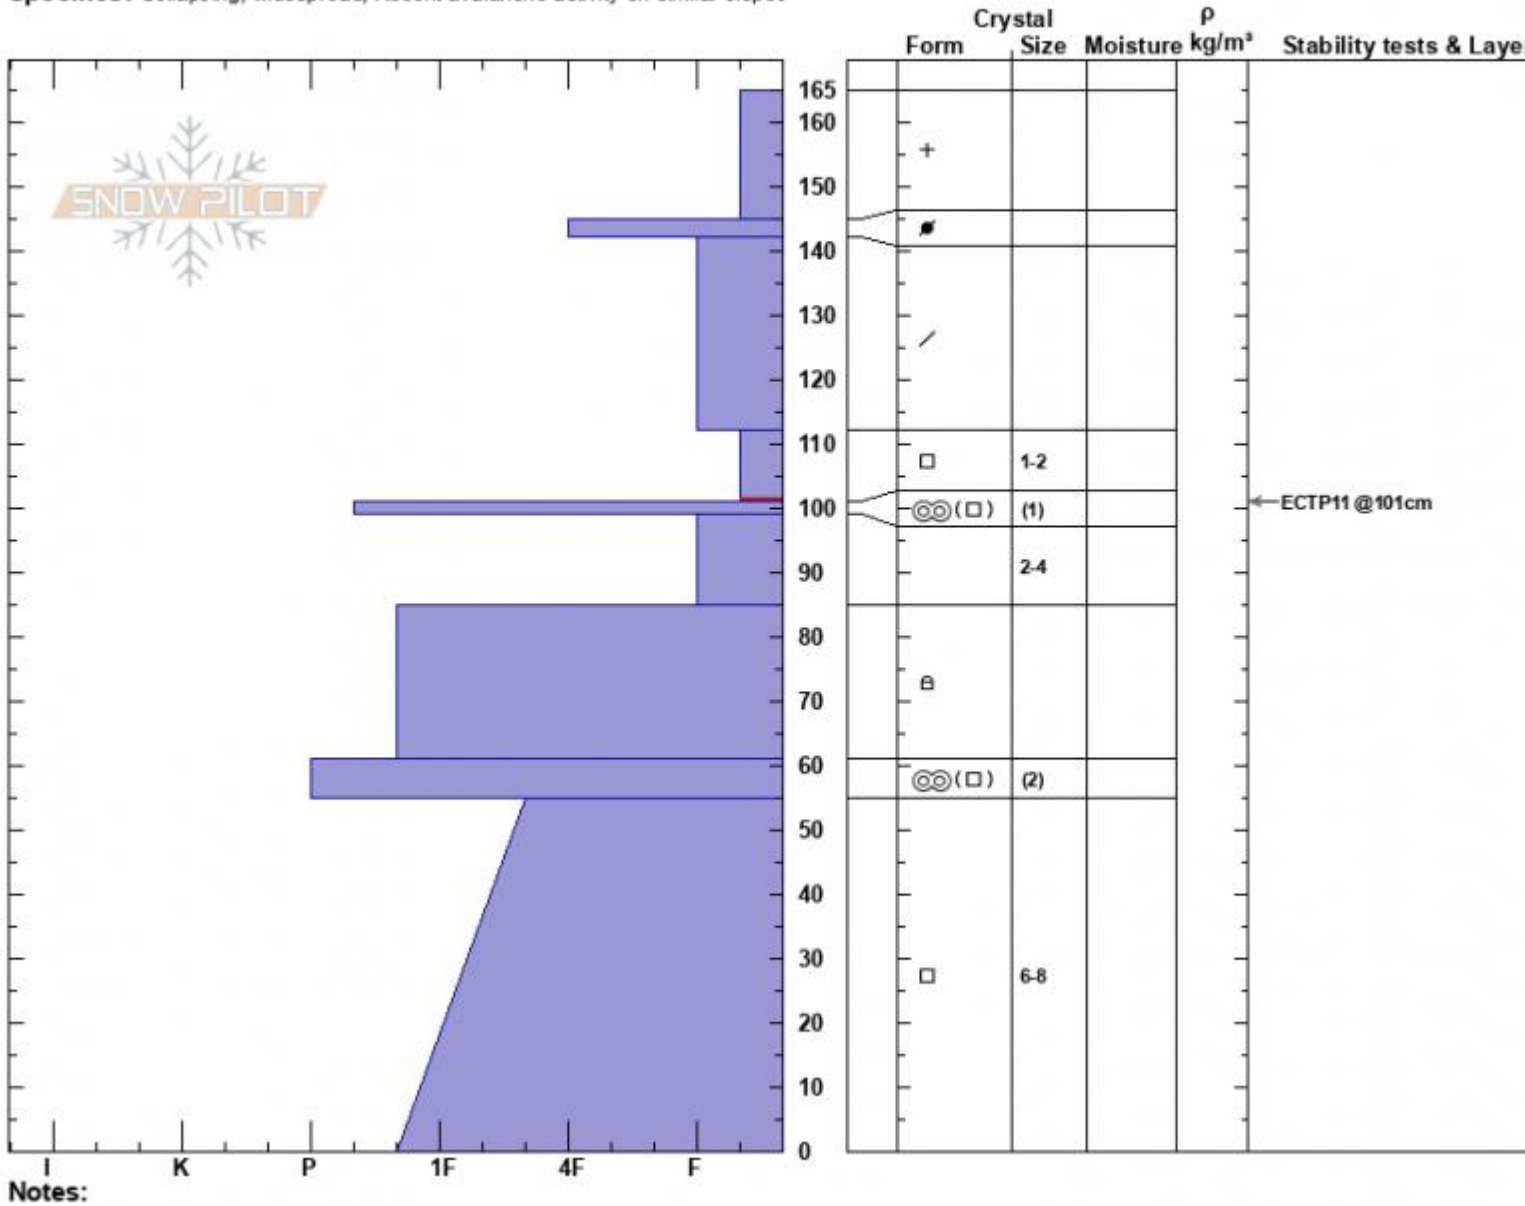

Almost Died  
 Cooke City  
 MT  
 Elevation: 9500 ft  
 Aspect: 85°  
 Specifics: Collapsing, widespread; Recent avalanche activity on similar slopes

Ian Hoyer  
 01/17/2024 - 3:00pm  
 Co-ord: 45.05041N, -109.93168W  
 Slope Angle: 32°  
 Wind Loading: previous

Stability: Poor  
 Air Temperature:  
 Sky Cover: OVC  
 Precipitation: S1  
 Wind: Calm

HS:165 Layer Notes:  
 PF:125 112-101cm:Problematic layer

Advisory Region  
 Cooke City  
 Longitude  
 -109.93W  
 Latitude  
 45.07N  
 Cooke City, 2024-01-17