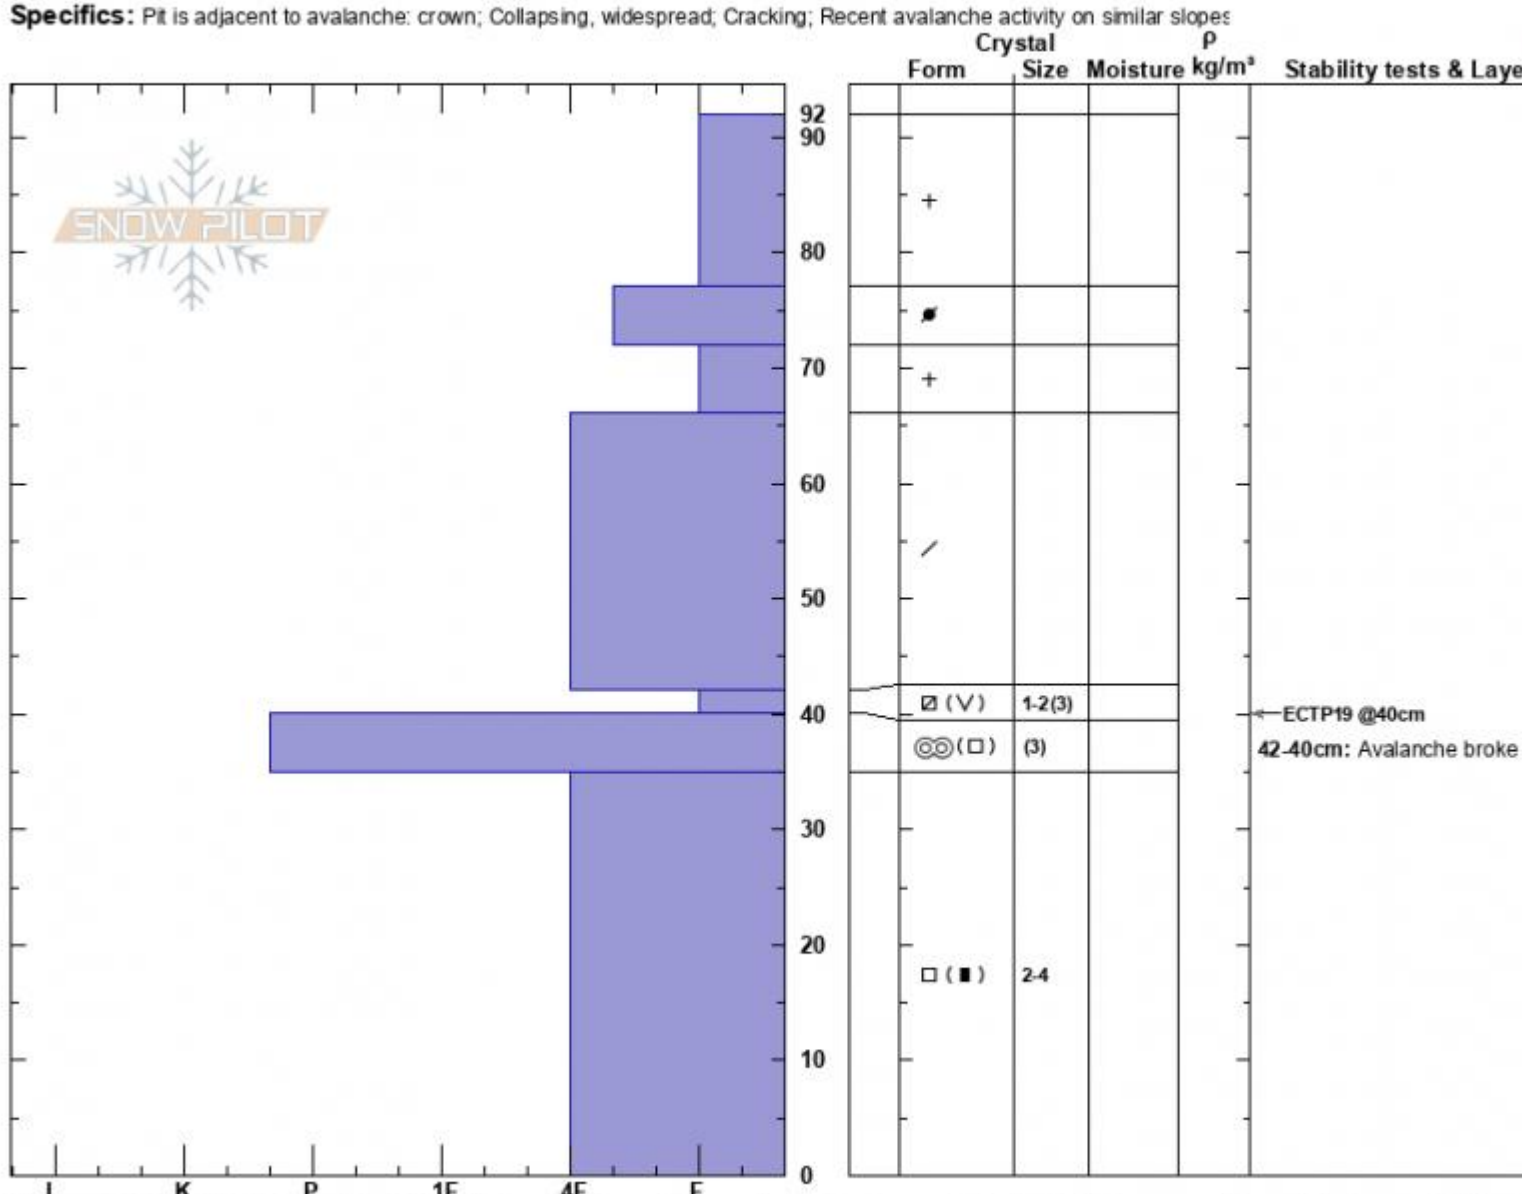

Marty's Crown ASr
 Beartooths
 MT
 Elevation: 9500 ft
 Aspect: 235°
 Specifics: Pit is adjacent to avalanche: crown; Collapsing, widespread; Cracking; Recent avalanche activity on similar slopes

Zach Peterson
 01/18/2024 - 10:30am
 Co-ord: 45.04175N, -109.94244W
 Slope Angle: 34°
 Wind Loading: previous

Stability: Very Poor
 Air Temperature:
 Sky Cover: BKN
 Precipitation: NO
 Wind: NW Moderate

HS:92
 Layer Notes:
 42-40cm: Avalanche broke here
 42-40cm: Problematic layer

Notes: SS-ASr-R3-D2-O, 150' wide, 350' vertical run. We triggered this avalanche from low-angle terrain in the trees several hundred feet away. Additional avalanche activity on different slopes

Advisory Region
 Cooke City
 Longitude
 -109.95W

Latitude

45.05N

Cooke City, 2024-01-18