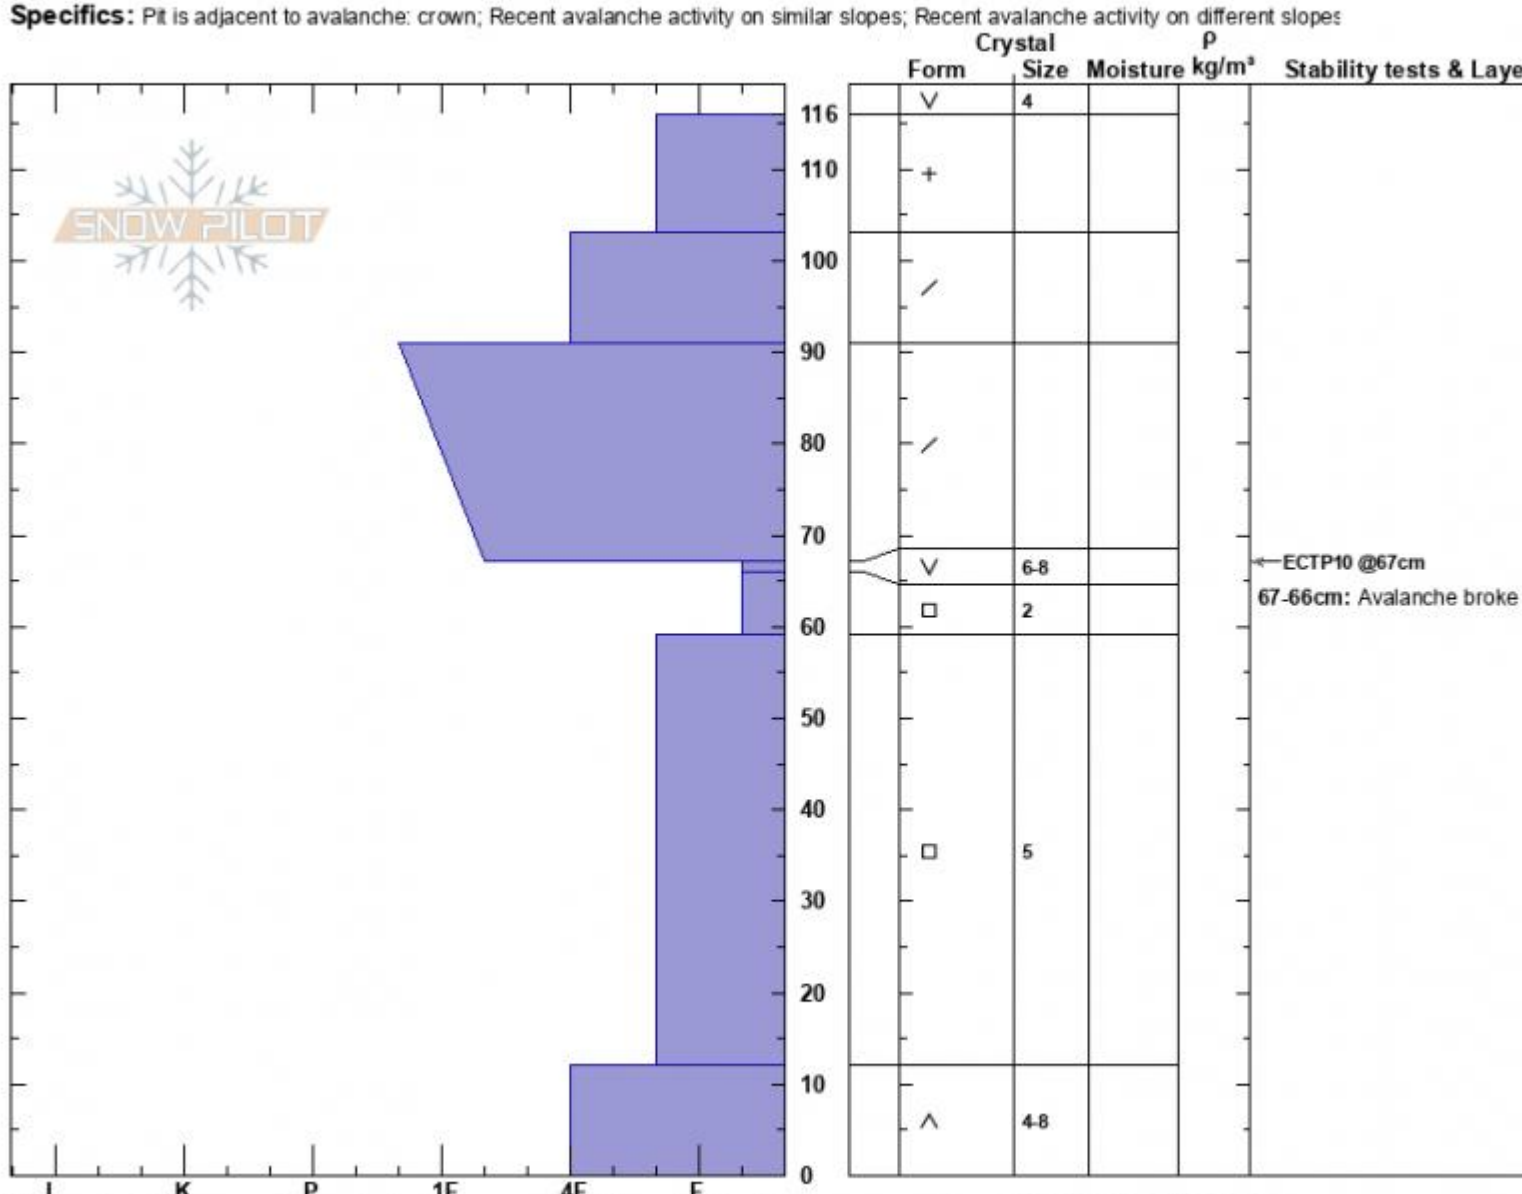

First Yellow Mule AMr
 Madison Range-N
 MT
 Elevation: 9300 ft
 Aspect: 2°
 Specifics: Pit is adjacent to avalanche: crown; Recent avalanche activity on similar slopes; Recent avalanche activity on different slopes

Zach Peterson
 01/22/2024 - 12:00pm
 Co-ord: 45.17492N, -111.38470W
 Slope Angle: 38°
 Wind Loading: no

Stability: Poor
 Air Temperature:
 Sky Cover: SCT
 Precipitation: NO
 Wind: Calm

HS:116 Layer Notes:
 67-66cm: Avalanche broke here
 67-66cm: Problematic layer

Notes: Dug in the crown of an avalanche that was remotely triggered in the flats by a snowmobiler on 01/24/2024. SS-AMr-R2-D2-O

Advisory Region
 Northern Madison
 Longitude
 -111.38W
 Latitude
 45.17N
 Northern Madison, 2024-01-22