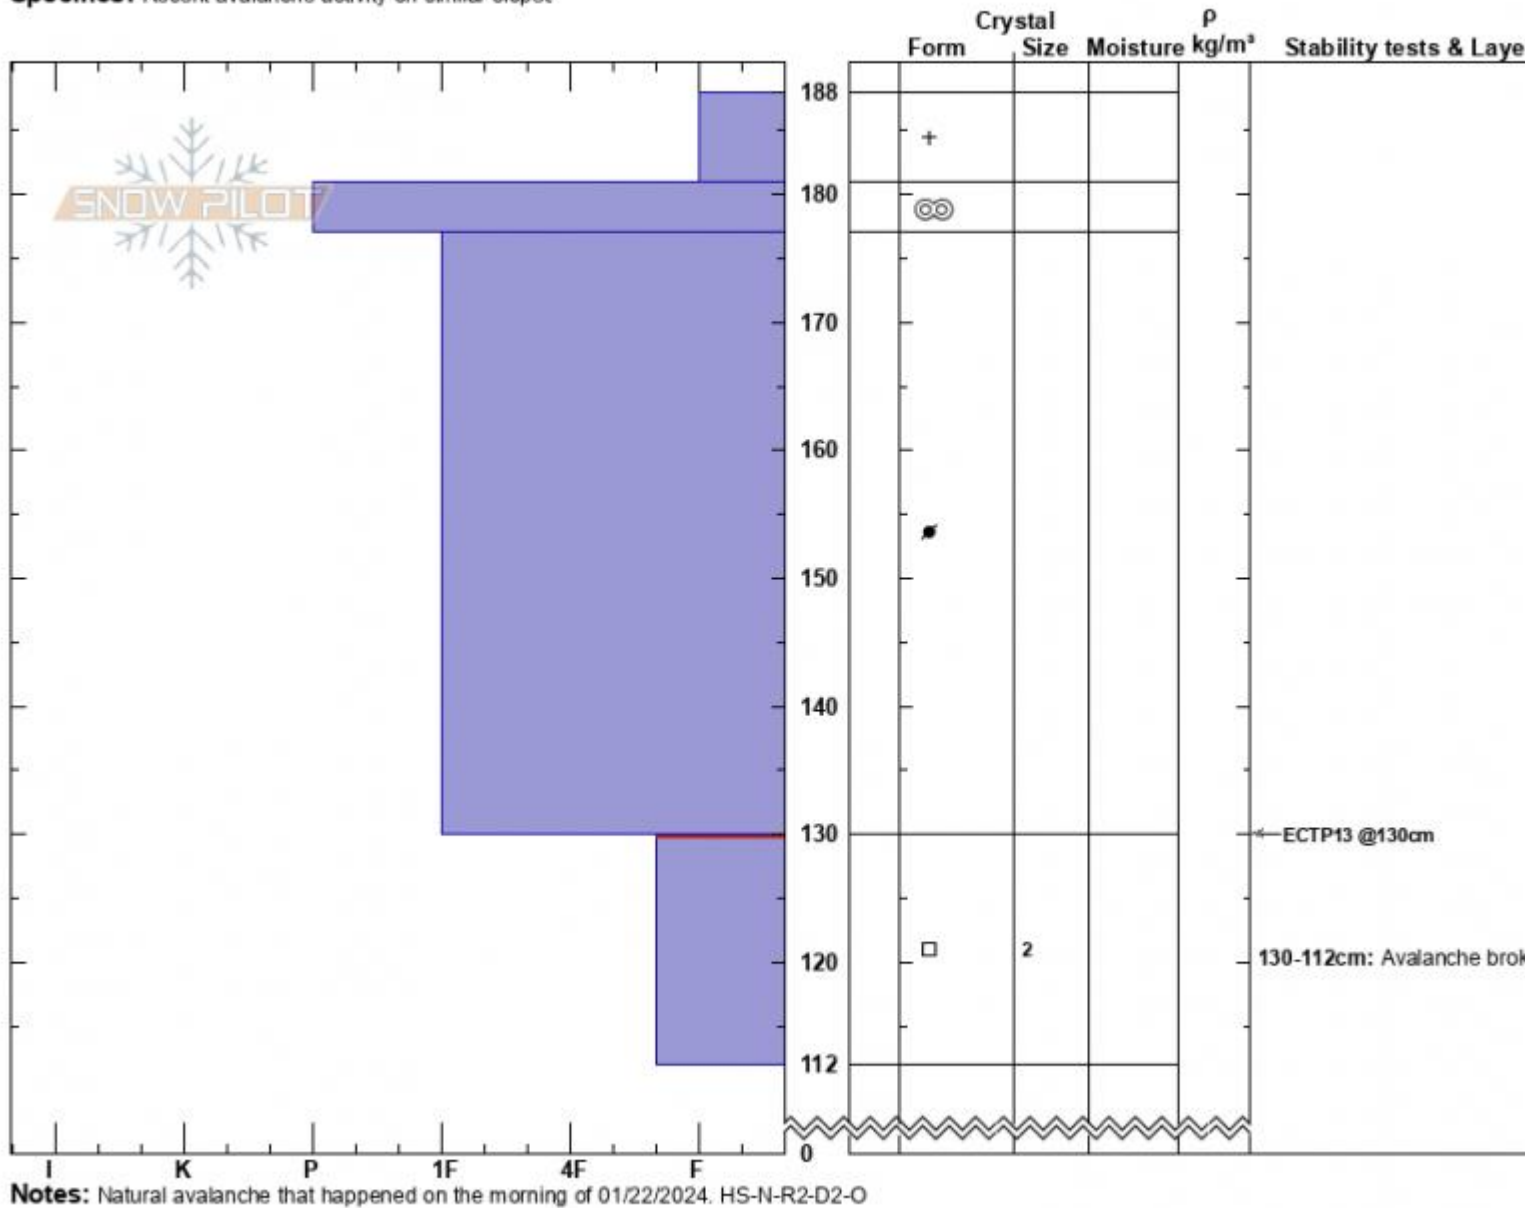

Beaver Creek Crown
 Madison Range-N
 MT
 Elevation: 9200 ft
 Aspect: 30°
 Specifics: Recent avalanche activity on similar slopes

Zach Peterson
 01/22/2024 - 10:30am
 Co-ord: 45.16564N, -111.35889W
 Slope Angle: 30°
 Wind Loading: yes

Stability: Poor
 Air Temperature:
 Sky Cover: FEW
 Precipitation: NO
 Wind: SW Moderate

HS:188 Layer Notes:
 130-112cm: Avalanche broke her
 130-112cm: Problematic layer

Advisory Region
 Northern Madison
 Longitude
 -111.38W
 Latitude
 45.17N
 Northern Madison, 2024-01-22