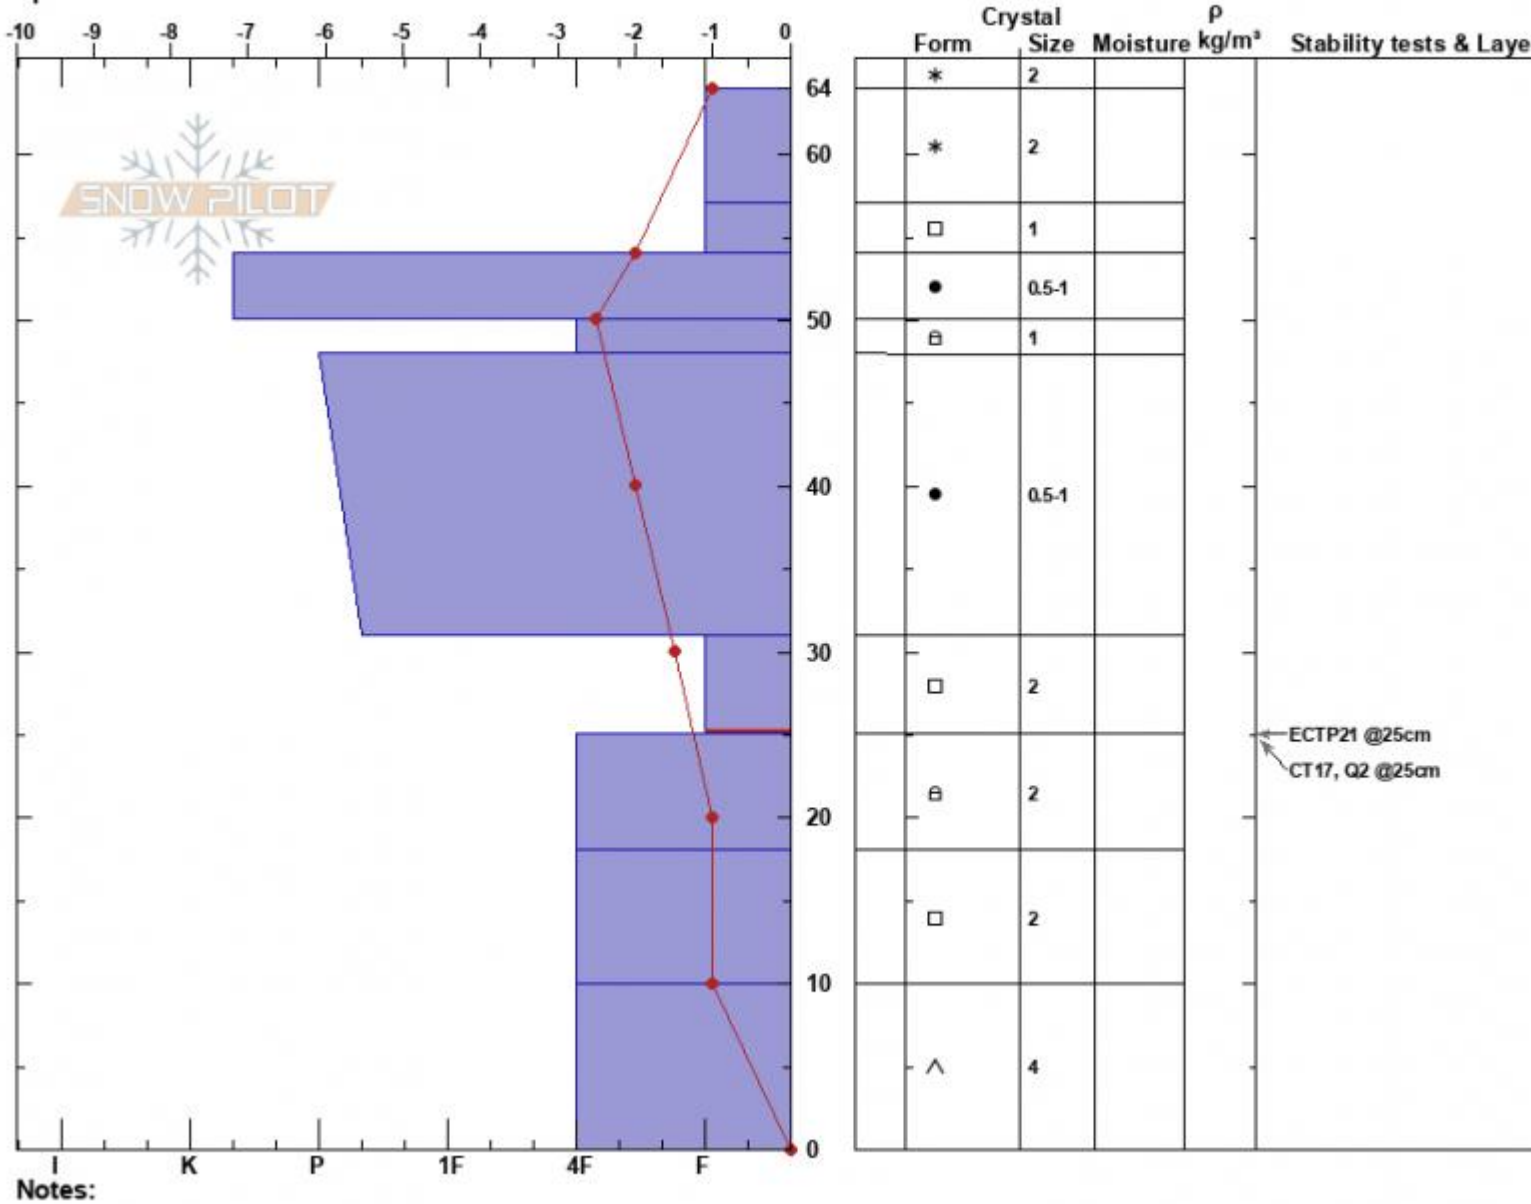

Lick Creek NE Meadow
 Gallatin Range-N
 MT
 Elevation: 8064 ft
 Aspect: 13°
 Specifics:

Eliza Donahue
 02/03/2024 - 2:30pm
 Co-ord: 45.52435N, -110.95577W
 Slope Angle: 12°
 Wind Loading: previous

Stability:
 Air Temperature: -4°C
 Sky Cover: X
 Precipitation: S1
 Wind: SW Light Breeze

HS:64
 PF:10
 PS:5
 Layer Notes:
 31-25cm:Problematic layer

Advisory Region
 Northern Gallatin
 Longitude
 -110.96W
 Latitude
 45.52N
 Northern Gallatin, 2024-02-03