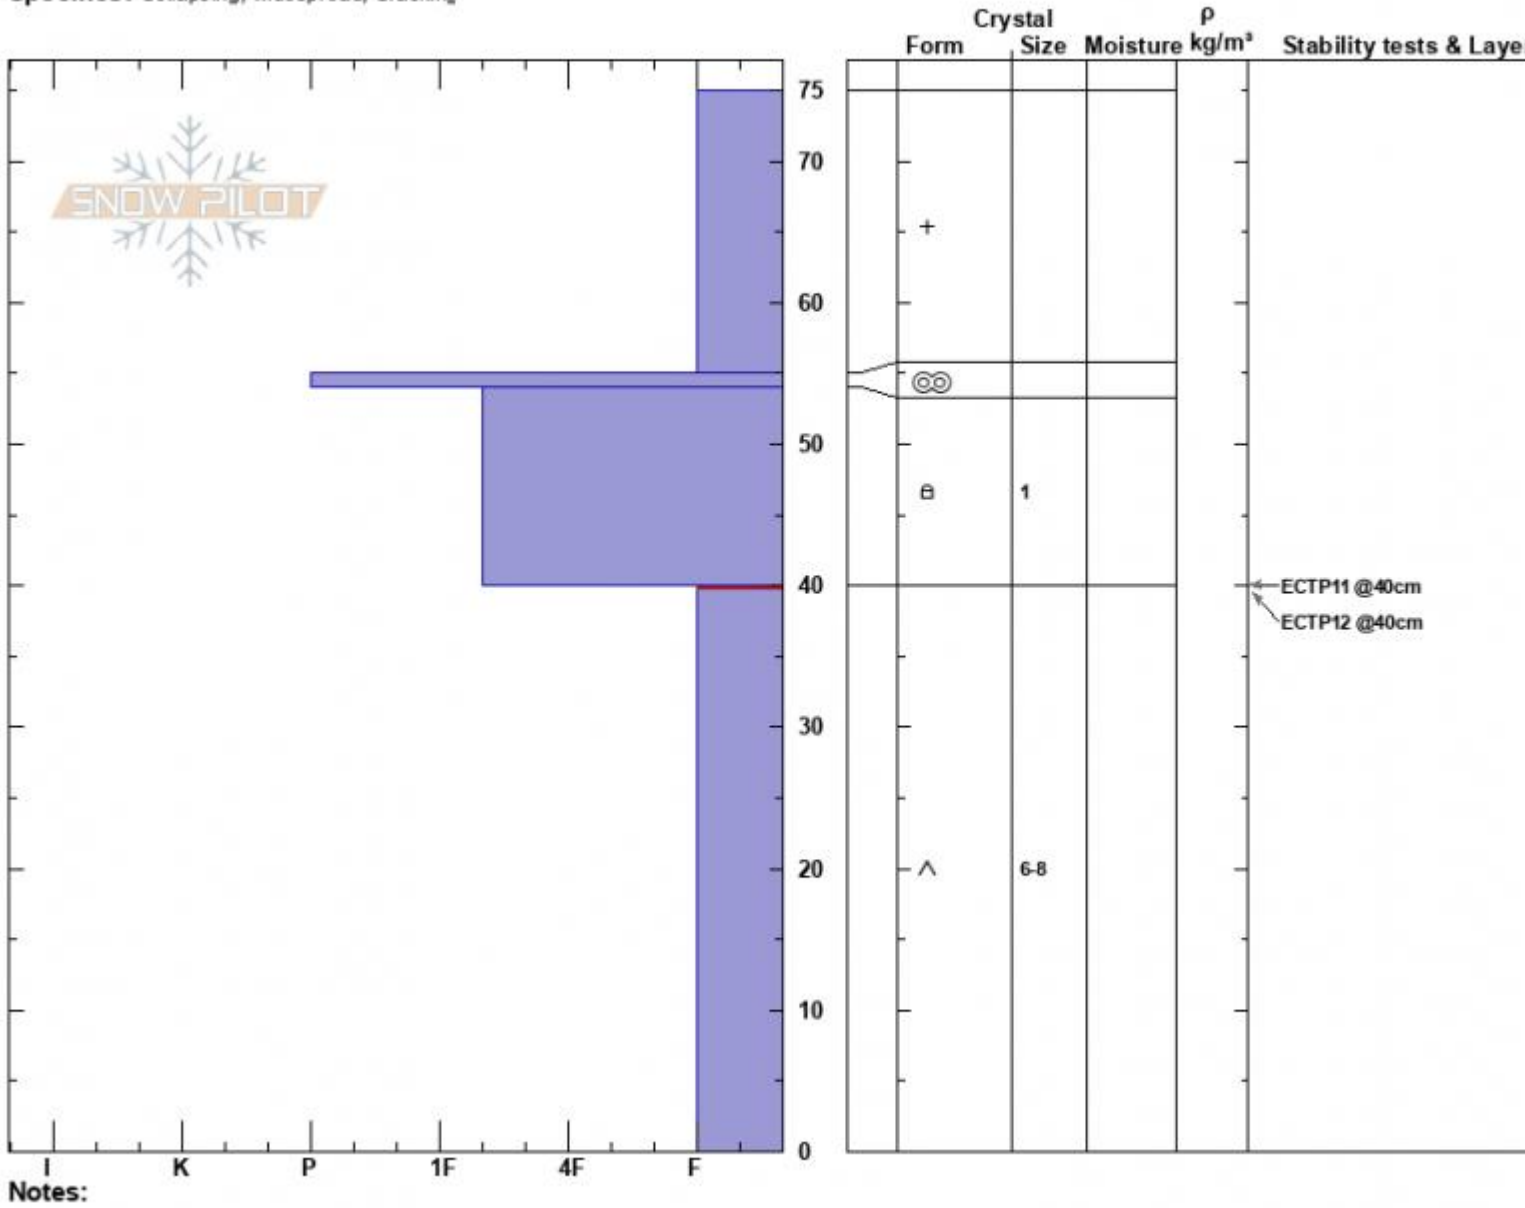

Skillet
 Madison Range-S
 MT
 Elevation: 8900 ft
 Aspect: 120°
 Specifics: Collapsing, widespread, Cracking

Dave Zinn
 02/05/2024 - 12:00pm
 Co-ord: 44.97246N, -111.09705W
 Slope Angle: 30°
 Wind Loading: no

Stability: Very Poor
 Air Temperature:
 Sky Cover: OVC
 Precipitation: NO
 Wind: S Moderate

HS:75
 PF:70
 Layer Notes:
 40-0cm: Problematic layer

Advisory Region
 Southern Madison
 Longitude
 -111.10W
 Latitude
 44.96N
 Southern Madison, 2024-02-05