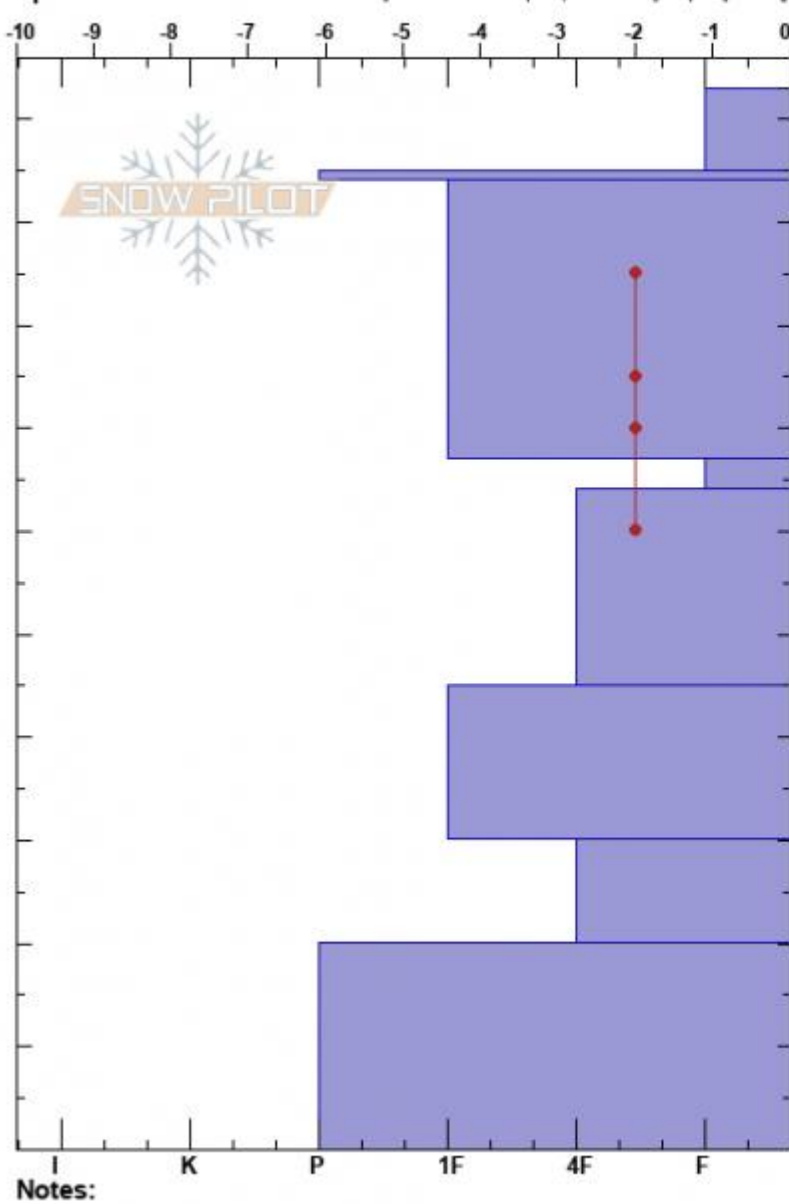

Arrowhead Ridge  
 Bridger Range  
 MT  
 Elevation: 8800 ft  
 Aspect: 130°  
 Specifics: Recent avalanche activity on similar slopes; Instability rapidly rising

Ian Hoyer  
 01/30/2024 - 1:00pm  
 Co-ord: 45.91985N, -110.97778W  
 Slope Angle: 28°  
 Wind Loading: no

Stability: Poor  
 Air Temperature:  
 Sky Cover: CLR  
 Precipitation: NO  
 Wind: Calm

HS:103  
 PF:25 67-64cm:Problematic layer  
 PS:5

Form	Crystal Size	Moisture	kg/m <sup>3</sup>	Stability tests & Layer
⊙		M		
⊙				
●		D		
□ (V)	2(3)			← ECTP12 @67cm
□	2			
□	2			
□	3-6			
⊙(□)	2-3			