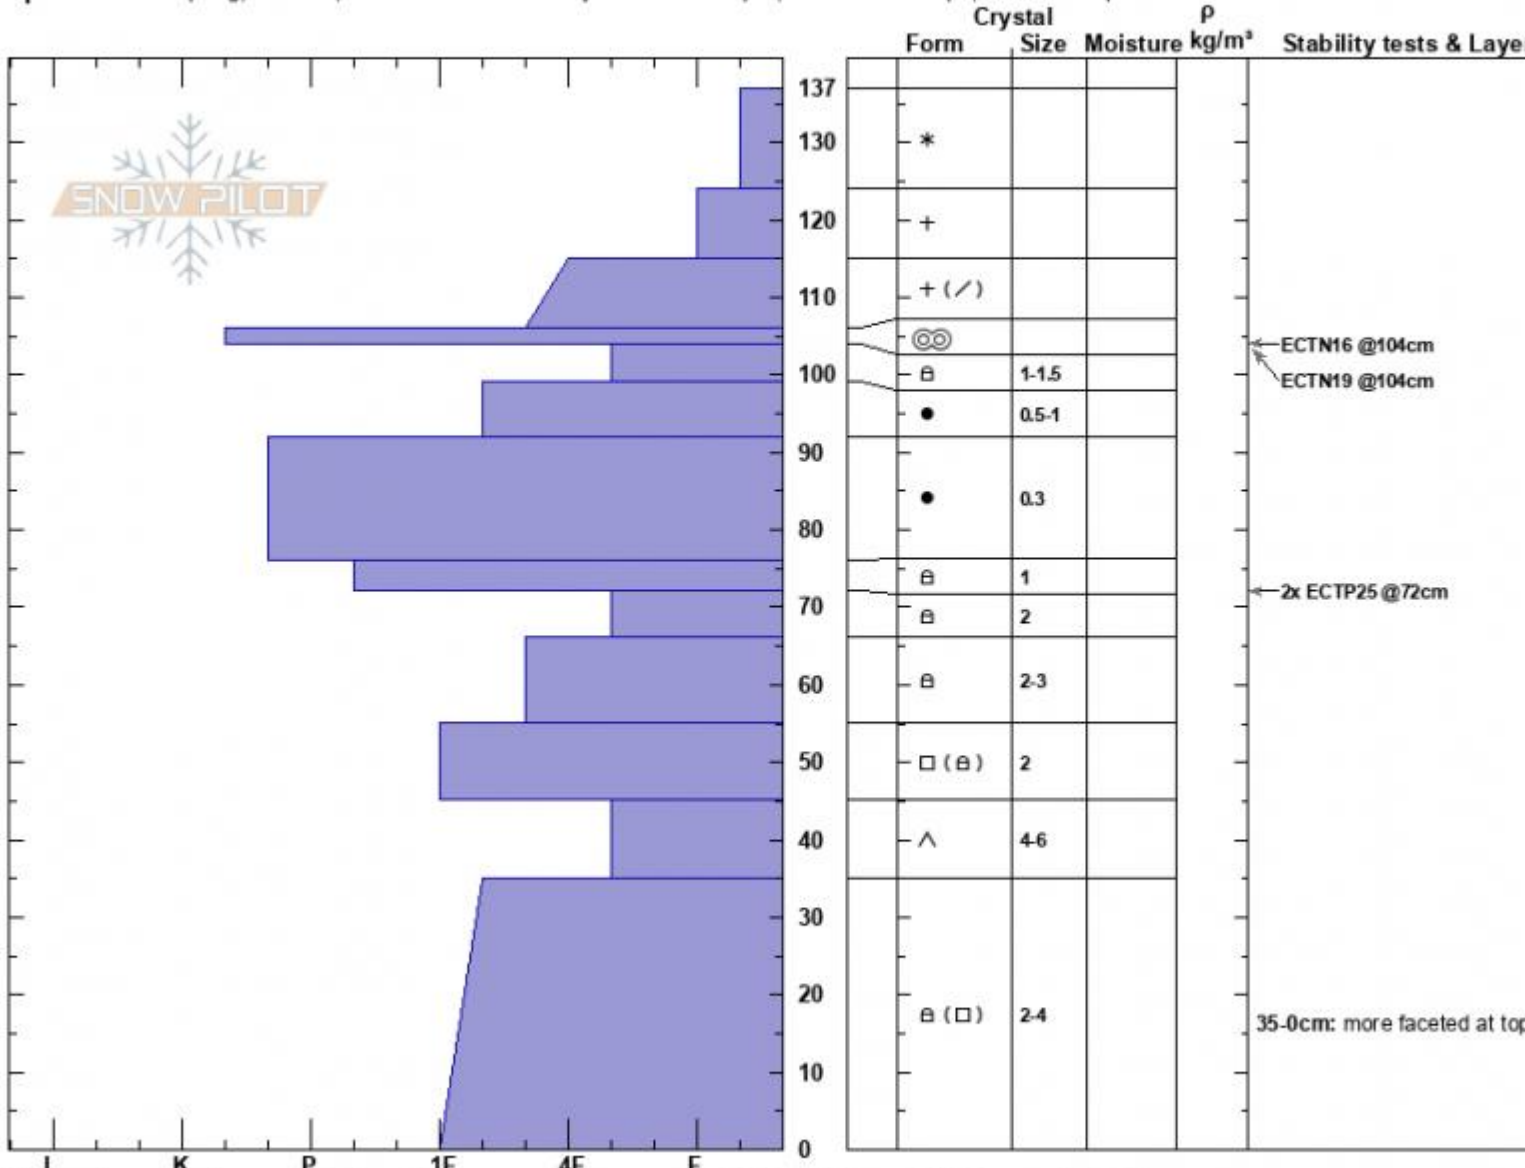

West Henderson
 Cooke City
 MT
 Elevation: 9645 ft
 Aspect: 240°

Alex Marienthal
 02/08/2024 - 10:30am
 Co-ord: 45.04439N, -109.94291W
 Slope Angle: 21°
 Wind Loading: no

Stability: Poor
 Air Temperature: -5°C
 Sky Cover: OVC
 Precipitation: S2
 Wind: N Light Breeze

HS:137
 PF:40
 PS:20
 Layer Notes:
 72-66cm: Problematic layer
 35-0cm: more faceted at top

Specifics: Collapsing, localized; Recent avalanche activity on different slopes; Ski tracks on slope; We skied slope

Notes: New snow above crust fell since 2/3, measured 12" snow = 1" SWE. Top 4" fell over last 12 hours = 0.1" SWE

Advisory Region
 Cooke City
 Longitude
 -109.95W
 Latitude
 45.05N
 Cooke City, 2024-02-09