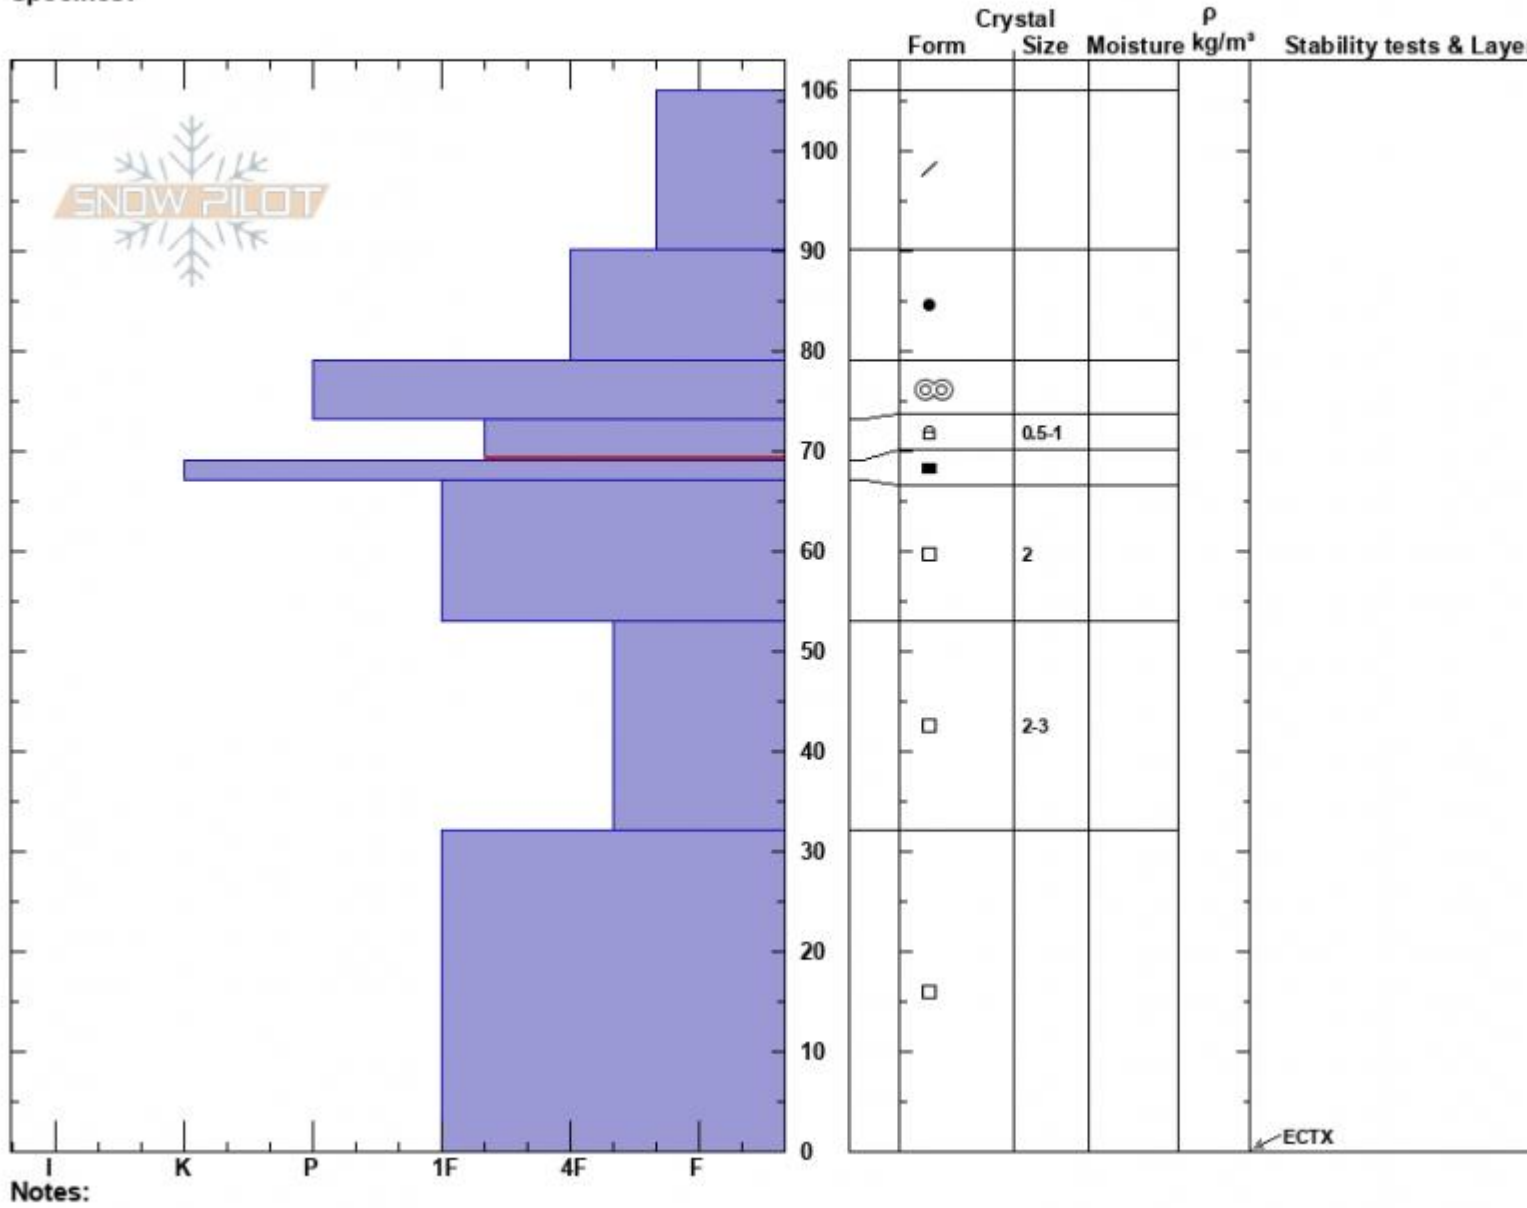

The Throne South
 Bridger Range
 MT
 Elevation: 8380 ft
 Aspect: 190°
 Specifics:

Zach Peterson
 02/21/2024 - 11:35am
 Co-ord: 45.88206N, -110.95238W
 Slope Angle: 23°
 Wind Loading: no

Stability: Good
 Air Temperature:
 Sky Cover: CLR
 Precipitation: NO
 Wind: Calm

HS:106 Layer Notes:
 PF:20 73-69cm:Problematic layer

Notes:
 Advisory Region
 Bridger Range
 Longitude
 -110.95W
 Latitude
 45.88N
 Bridger Range, 2024-02-22