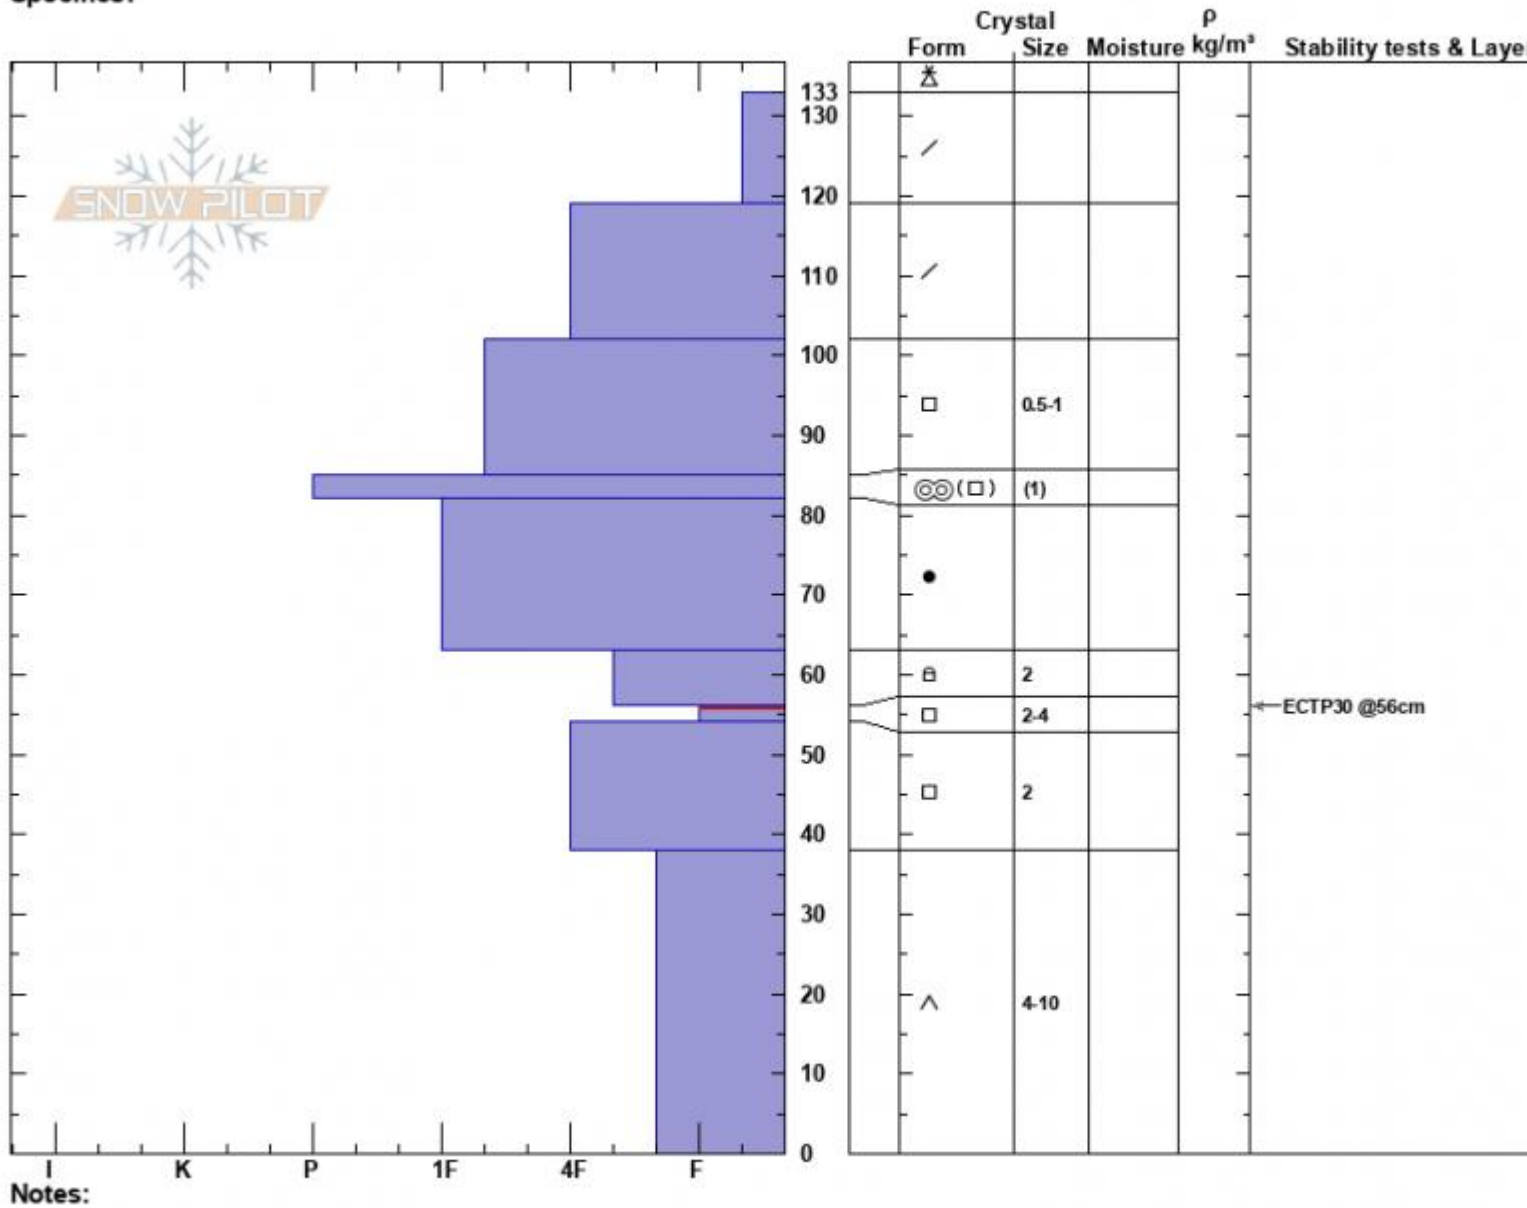

Below Divide Peak  
 Gallatin Range-N  
 MT  
 Elevation: 9280 ft  
 Aspect: 119°  
 Specifics:

Zach Peterson  
 02/22/2024 - 1:30pm  
 Co-ord: 45.40102N, -110.96883W  
 Slope Angle: 22°  
 Wind Loading: no

Stability: Fair  
 Air Temperature:  
 Sky Cover: BKN  
 Precipitation: S-1  
 Wind: Light Breeze

HS:133 Layer Notes:  
 PF:25 56-54cm:Problematic layer

Notes:  
 Advisory Region  
 Northern Gallatin  
 Longitude  
 -110.98W  
 Latitude  
 45.40N  
 Northern Gallatin, 2024-02-22