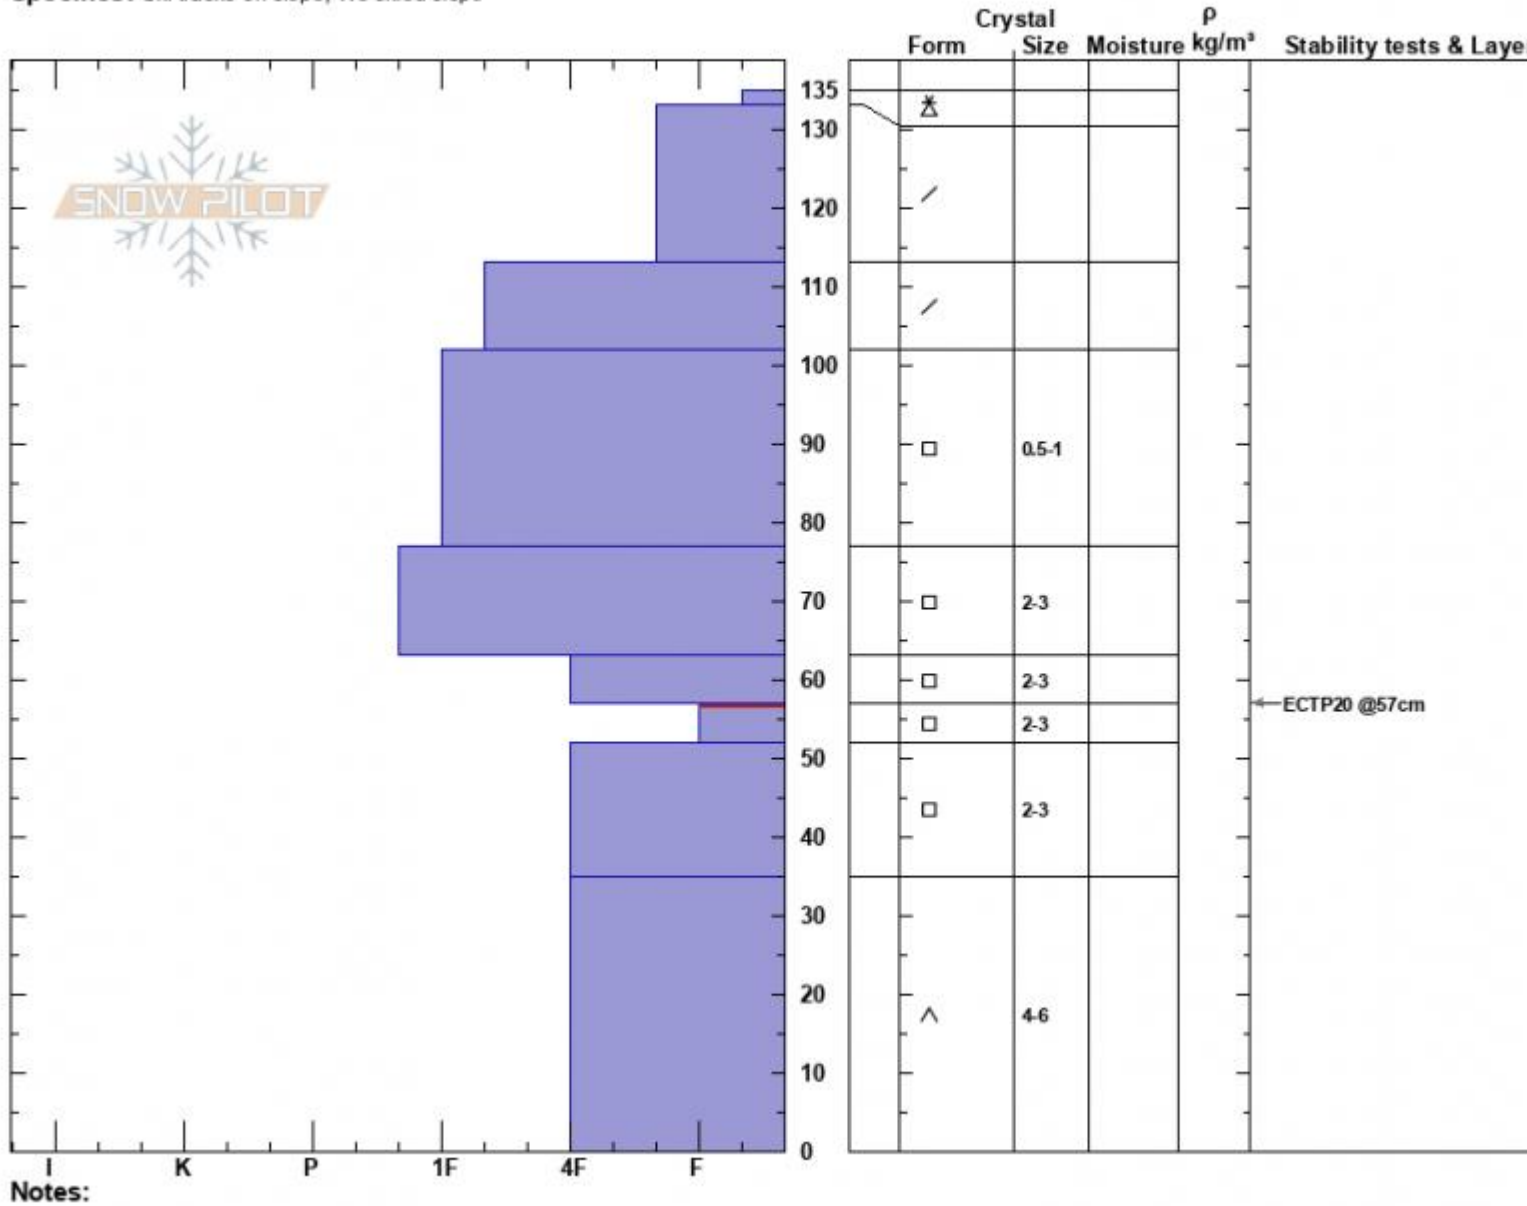

Divide Peak E. Shldr
 Gallatin Range-N
 MT
 Elevation: 9540 ft
 Aspect: 83°
 Specifics: Ski tracks on slope; We skied slope

Zach Peterson
 02/22/2024 - 2:25pm
 Co-ord: 45.40279N, -110.97024W
 Slope Angle: 26°
 Wind Loading: no

Stability: Fair
 Air Temperature:
 Sky Cover: BKN
 Precipitation: S-1
 Wind: Calm

HS:135 Layer Notes:
 PF:40 57-52cm:Problematic layer

Notes:
 Advisory Region
 Northern Gallatin
 Longitude
 -110.98W
 Latitude
 45.40N
 Northern Gallatin, 2024-02-22