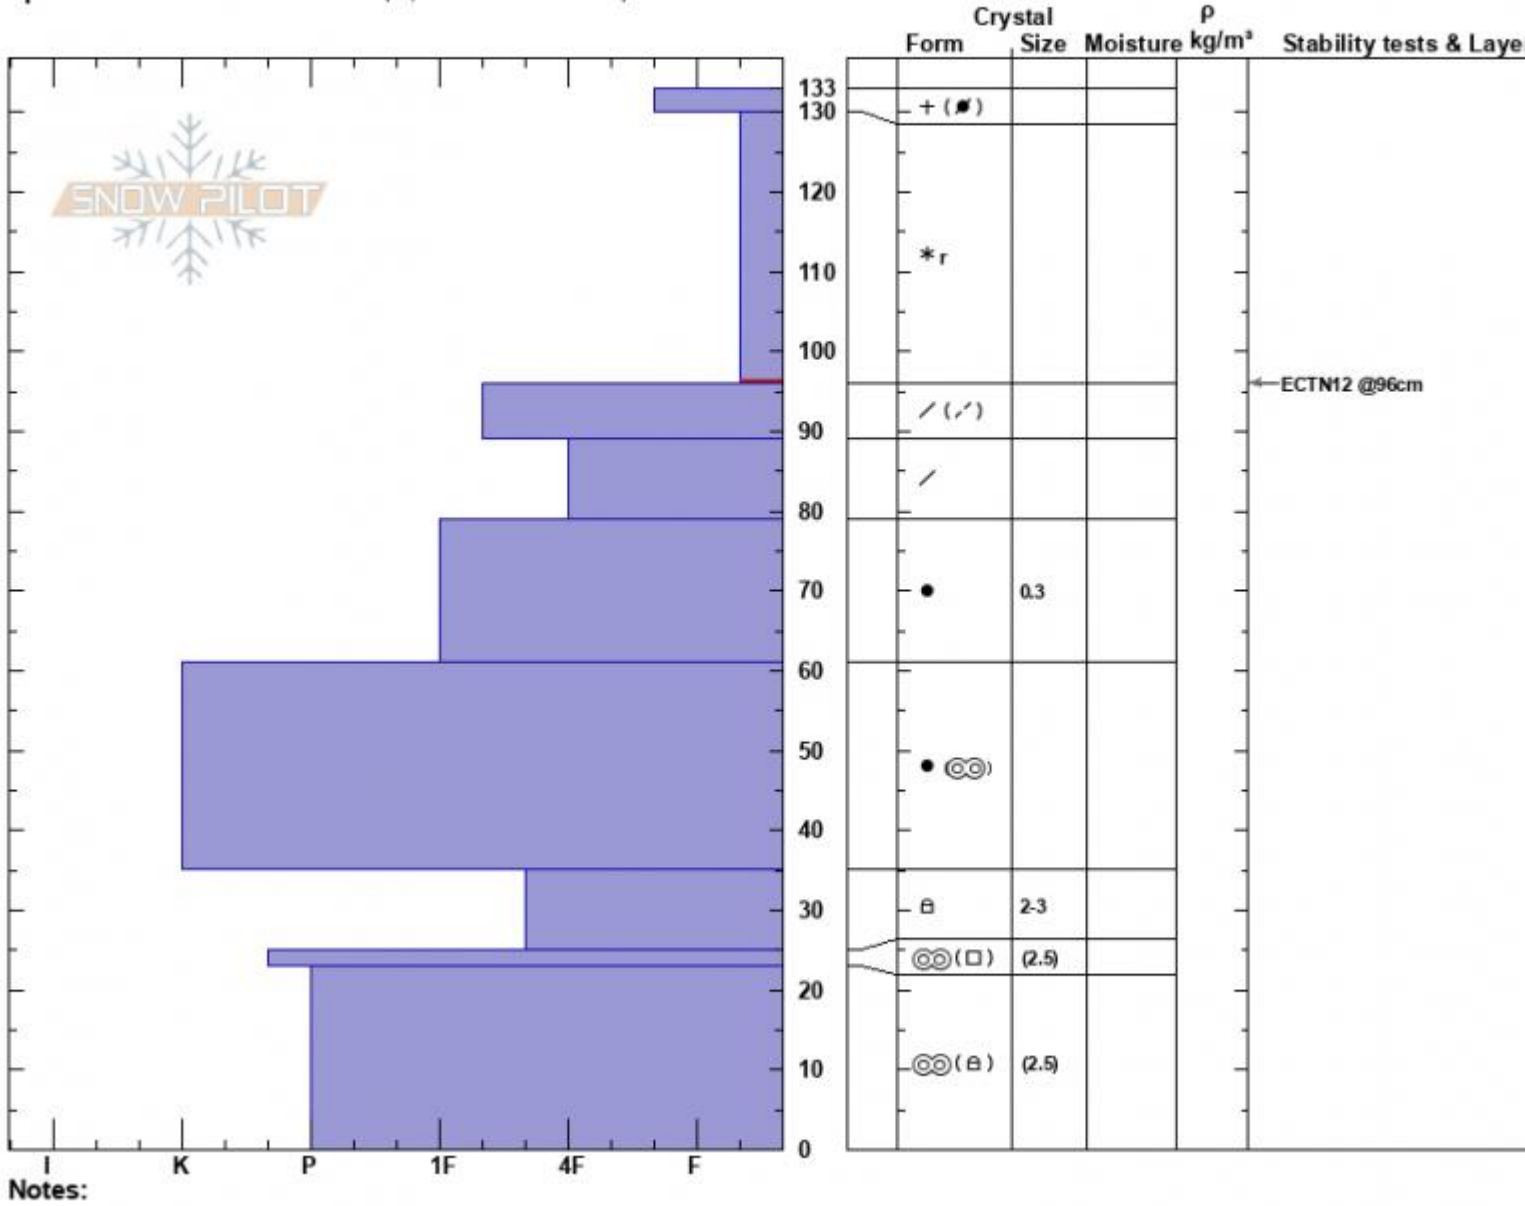

Battle Ridge Meadow  
 Bridger Range  
 MT  
 Elevation: 7350 ft  
 Aspect: 103°  
 Specifics: Snowmobile tracks on slope; We snowmobiled slope

Zach Peterson  
 03/03/2024 - 11:30am  
 Co-ord: 45.88402N, -110.94237W  
 Slope Angle: 18°  
 Wind Loading: no

Stability: Fair  
 Air Temperature:  
 Sky Cover: FEW  
 Precipitation: NO  
 Wind: Calm

HS:133    Layer Notes:  
 130-96cm: Problematic layer

Advisory Region  
 Bridger Range  
 Longitude  
 -110.95W  
 Latitude  
 45.88N  
 Bridger Range, 2024-03-03