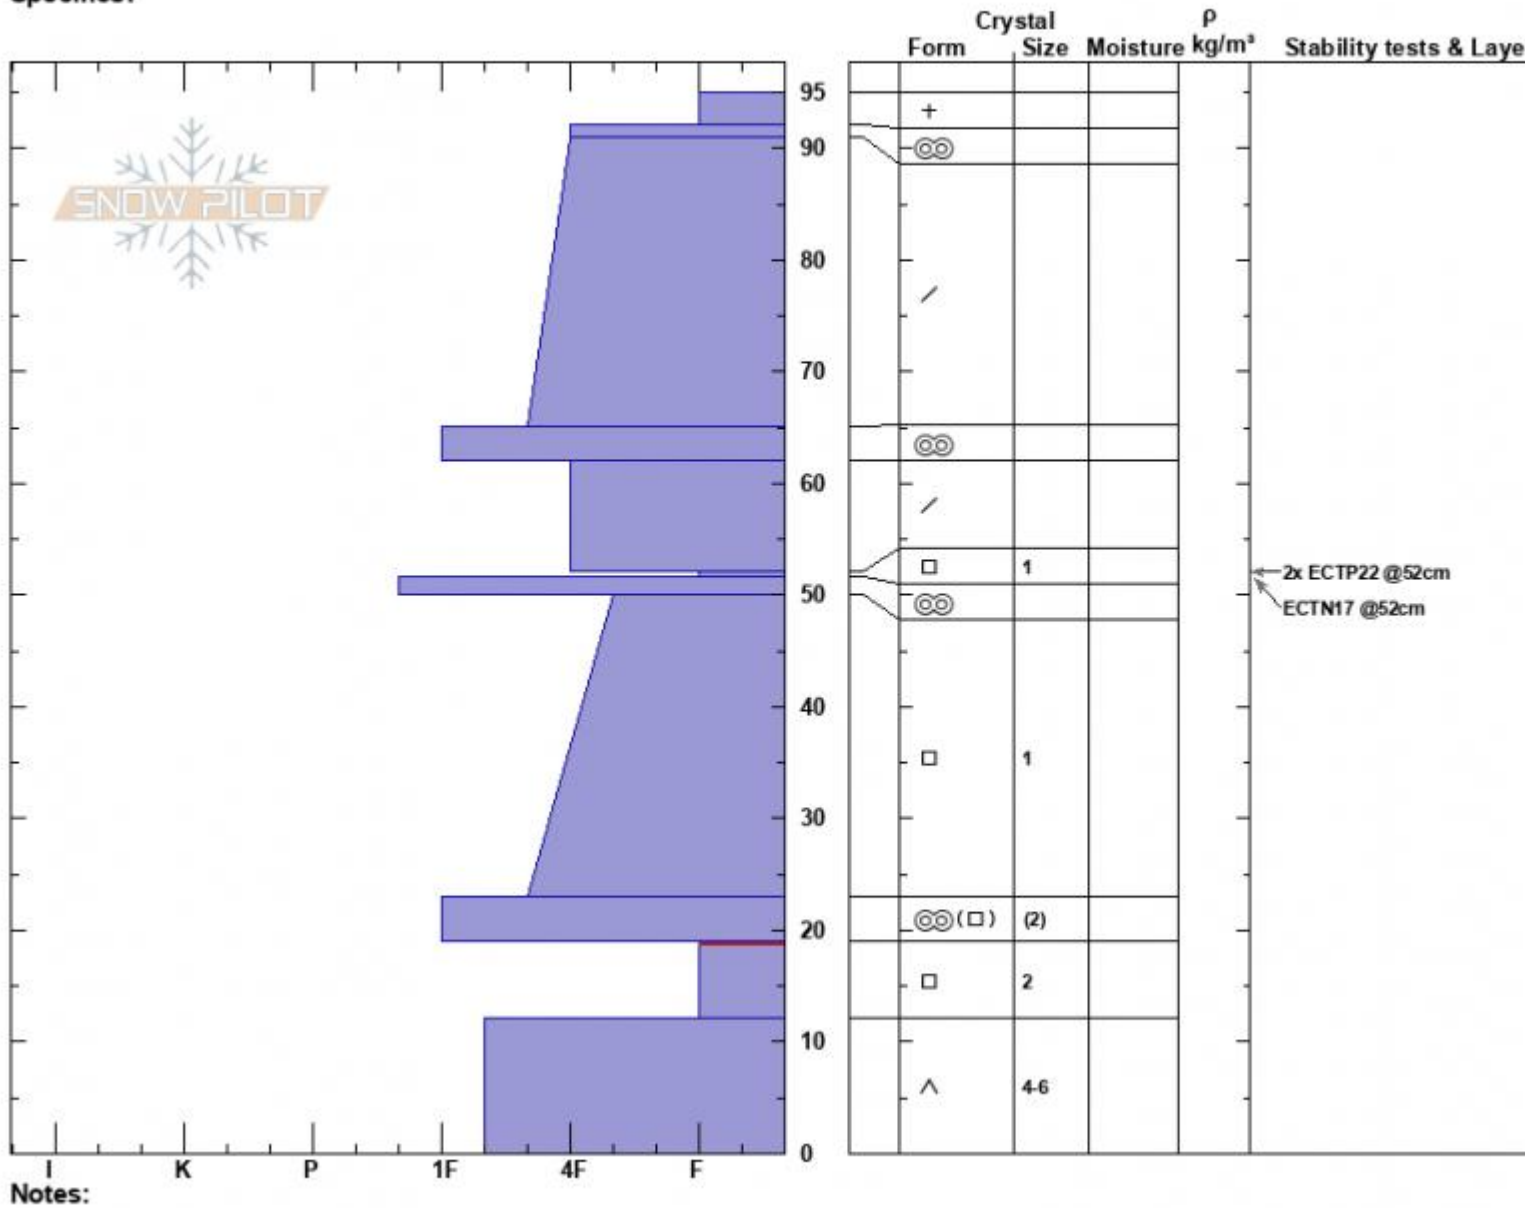

Bacon Rind South Face
 Madison Range-S
 MT
 Elevation: 7800 ft
 Aspect: 100°
 Specifics:

Dave Zinn
 03/04/2024 - 11:00am
 Co-ord: 44.96770N, -111.08770W
 Slope Angle: 35°
 Wind Loading: no

Stability: Poor
 Air Temperature:
 Sky Cover: SCT
 Precipitation: NO
 Wind: Light Breeze

HS:95
 PF:40
 PS:30
 Layer Notes:
 19-12cm:Problematic layer

Advisory Region
 Southern Madison
 Longitude
 -111.10W
 Latitude
 44.96N
 Southern Madison, 2024-03-06