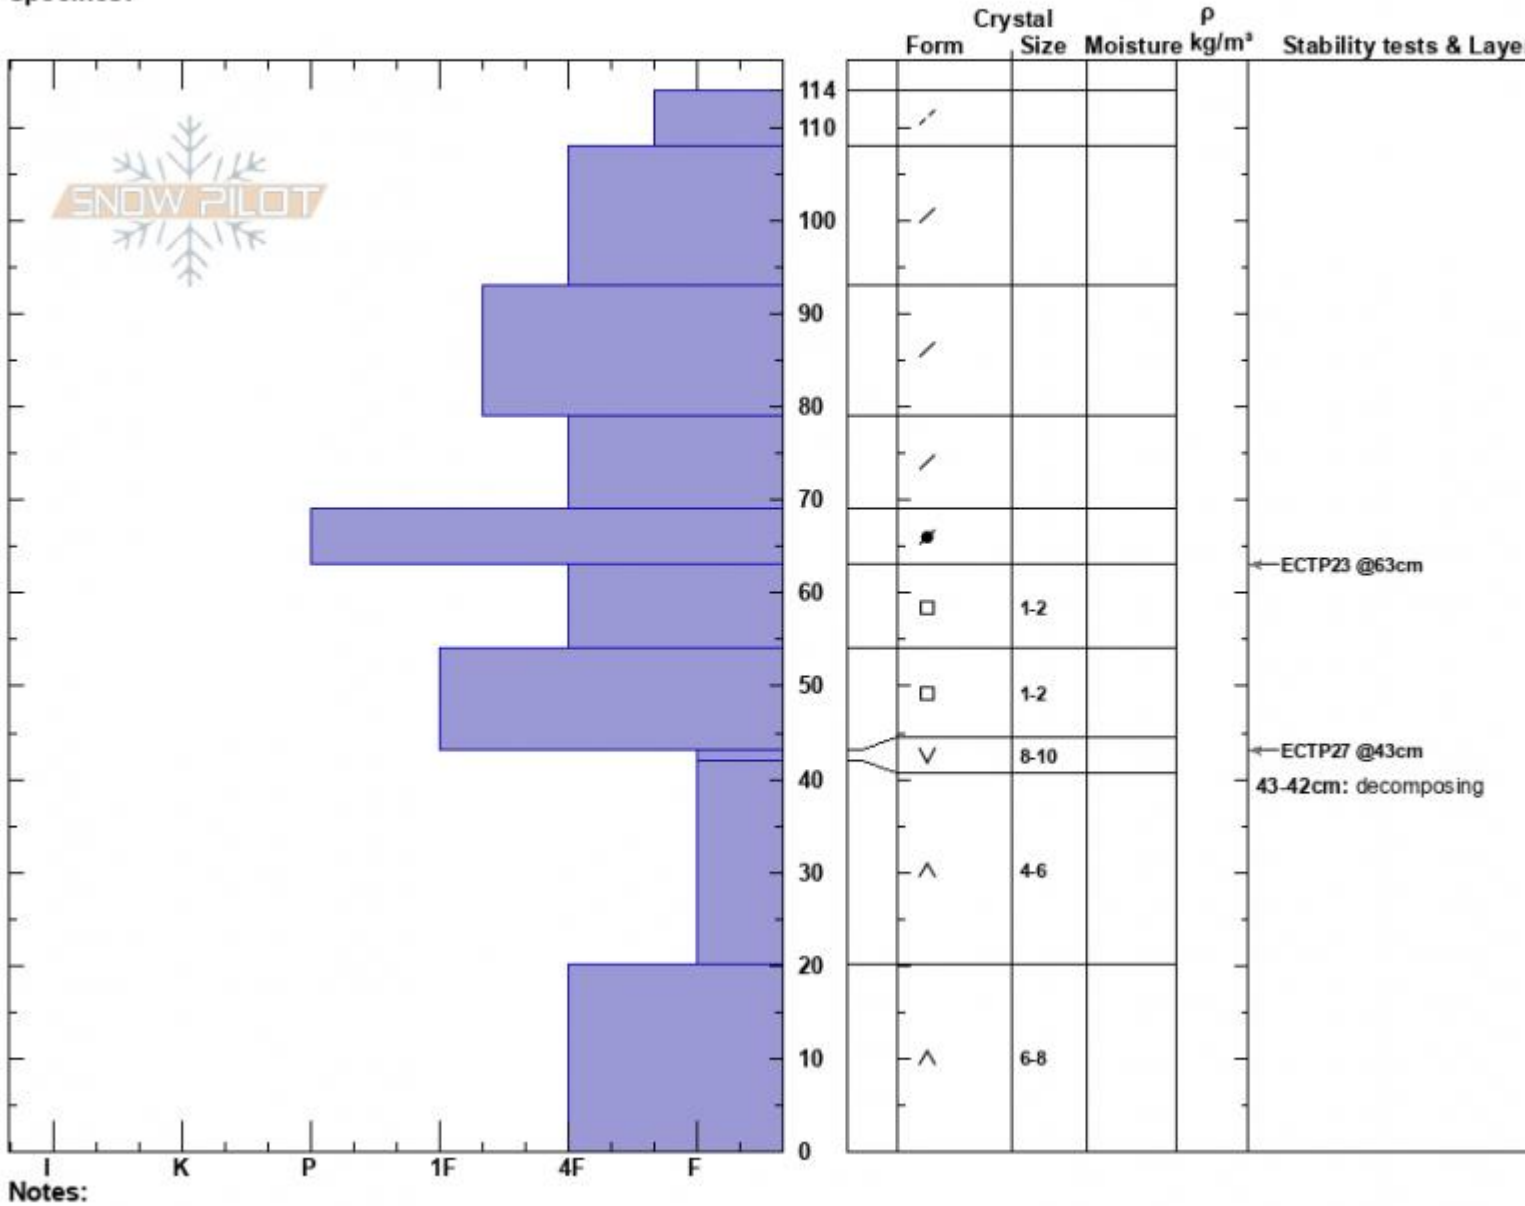

Sunlight Basin Profile  
 Madison Range-S  
 MT  
 Elevation: 9480 ft  
 Aspect: 90°  
 Specifics:

Dave Zinn  
 03/05/2024 - 12:00pm  
 Co-ord: 44.97566N, -111.31321W  
 Slope Angle: 24°  
 Wind Loading: yes

Stability: Poor  
 Air Temperature:  
 Sky Cover: OVC  
 Precipitation: S-1  
 Wind: SW Moderate

HS:114 Layer Notes:  
 PF:105 43-42cm: decomposing  
 43-42cm: Problematic layer

Notes:  
 Advisory Region  
 Southern Madison  
 Longitude  
 -111.31W  
 Latitude  
 44.97N  
 Southern Madison, 2024-03-06