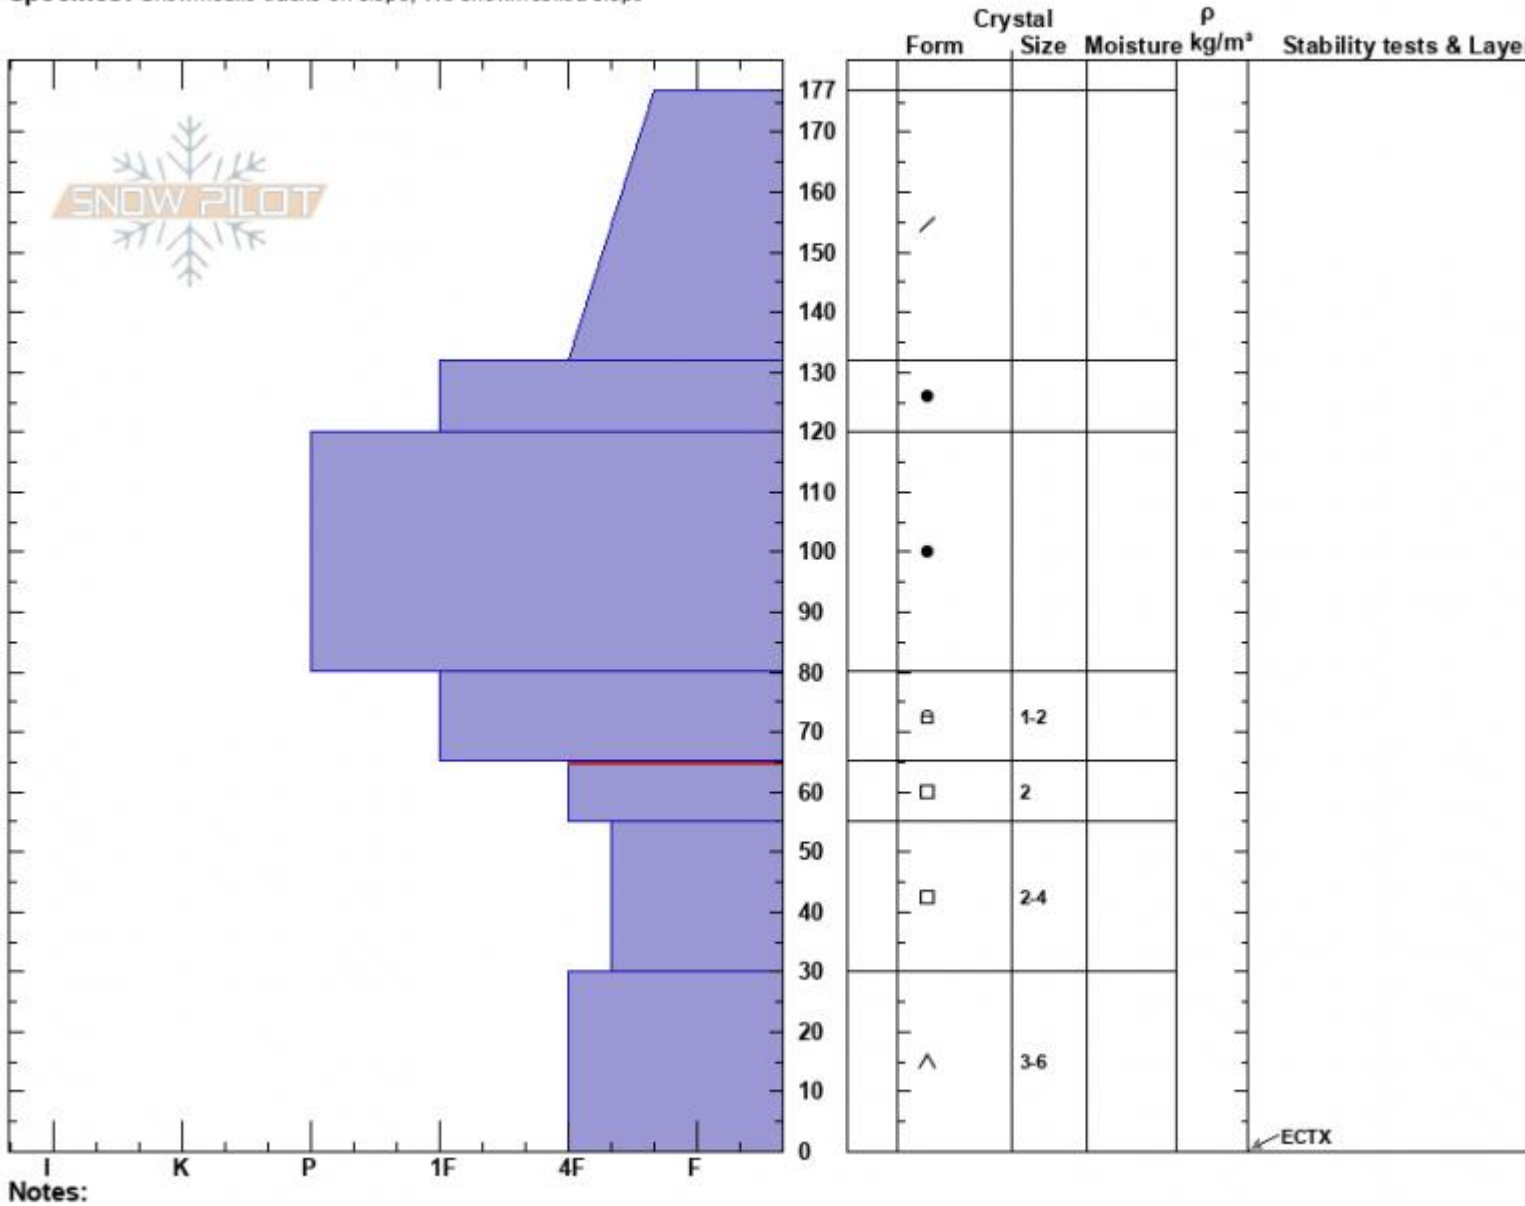

Portal Creek
 Gallatin Range-N
 MT
 Elevation: 9400 ft
 Aspect: 5°
 Specifics: Snowmobile tracks on slope; We snowmobiled slope

Ian Hoyer
 03/20/2024 - 11:00am
 Co-ord: 45.22691N, -111.11935W
 Slope Angle: 30°
 Wind Loading: no

Stability: Fair
 Air Temperature:
 Sky Cover: FEW
 Precipitation: NO
 Wind: Calm

HS:177 Layer Notes:
 PF:30 65-55cm:Problematic layer

Advisory Region
 Northern Gallatin
 Longitude
 -111.14W
 Latitude
 45.29N
 Northern Gallatin, 2024-03-20