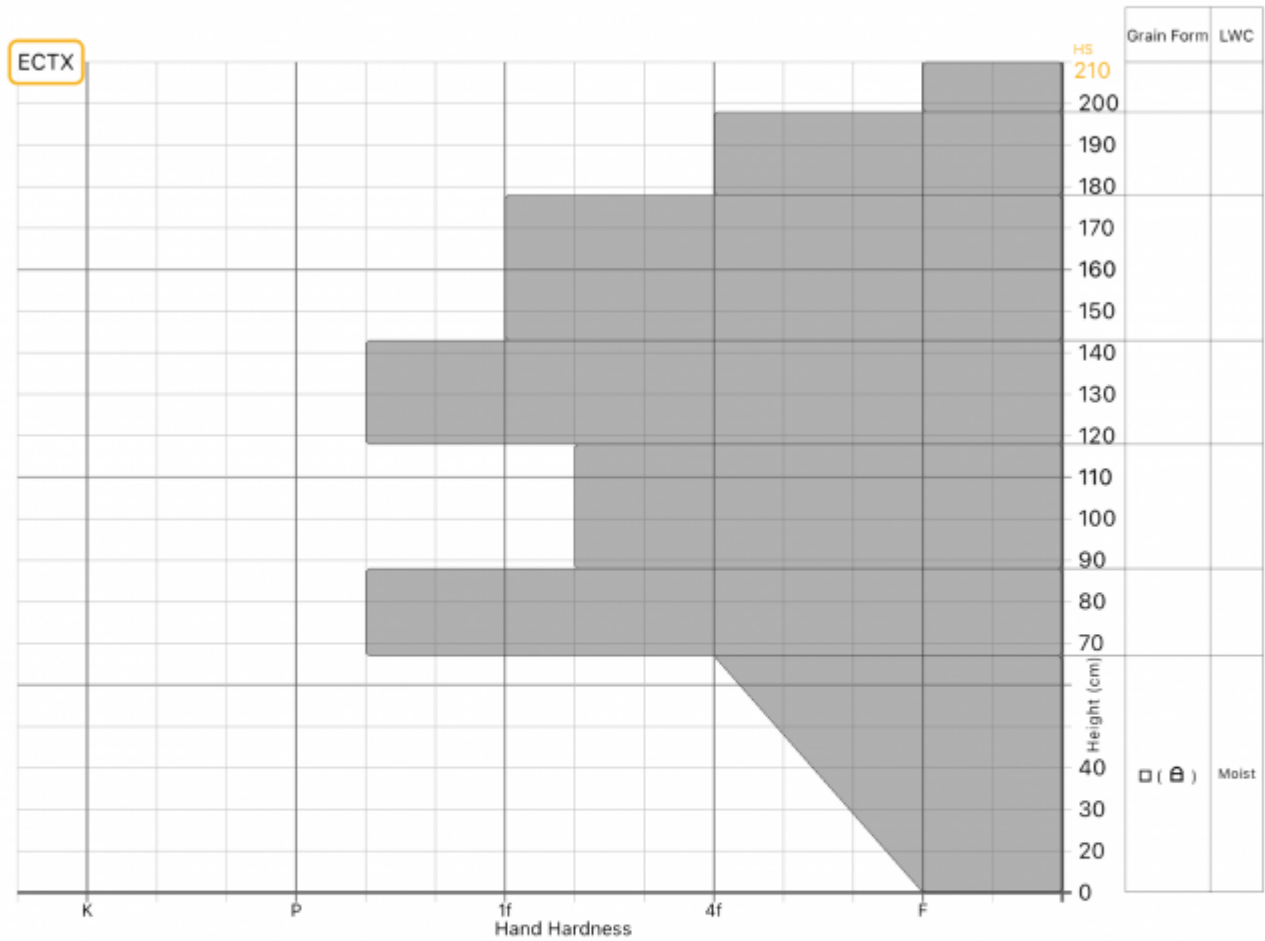

Profile Name: Republic Creek

General

🕒 Date: 2024-03-24 14:13:00.000
 👤 Observer: Joe Trovato
 🏠 Org: Propagation Labs

Location

📍 Elevation: 9536ft
 🌬️ Aspect: W
 📐 Slope: 27°
 📍 Lat/Lng: 44.9853,-109.9270

Weather

🌡️ Air Temperature: ?
 ☁️ Sky Cover: ?
 ❄️ Precipitation: ?
 🌬️ Wind: ?
 🌀 Blowing Snow: ?

Snow Conditions

📏 Total Snow Depth (HS): 210cm
 ❄️ Surface Grain: ?
 📏 Foot Pen: ?
 📏 Ski Pen: ?

Notes:

MANUAL SNOW PROFILE

Advisory Region
 Cooke City
 Longitude
 -109.94W
 Latitude
 44.99N
 Cooke City, 2024-03-27