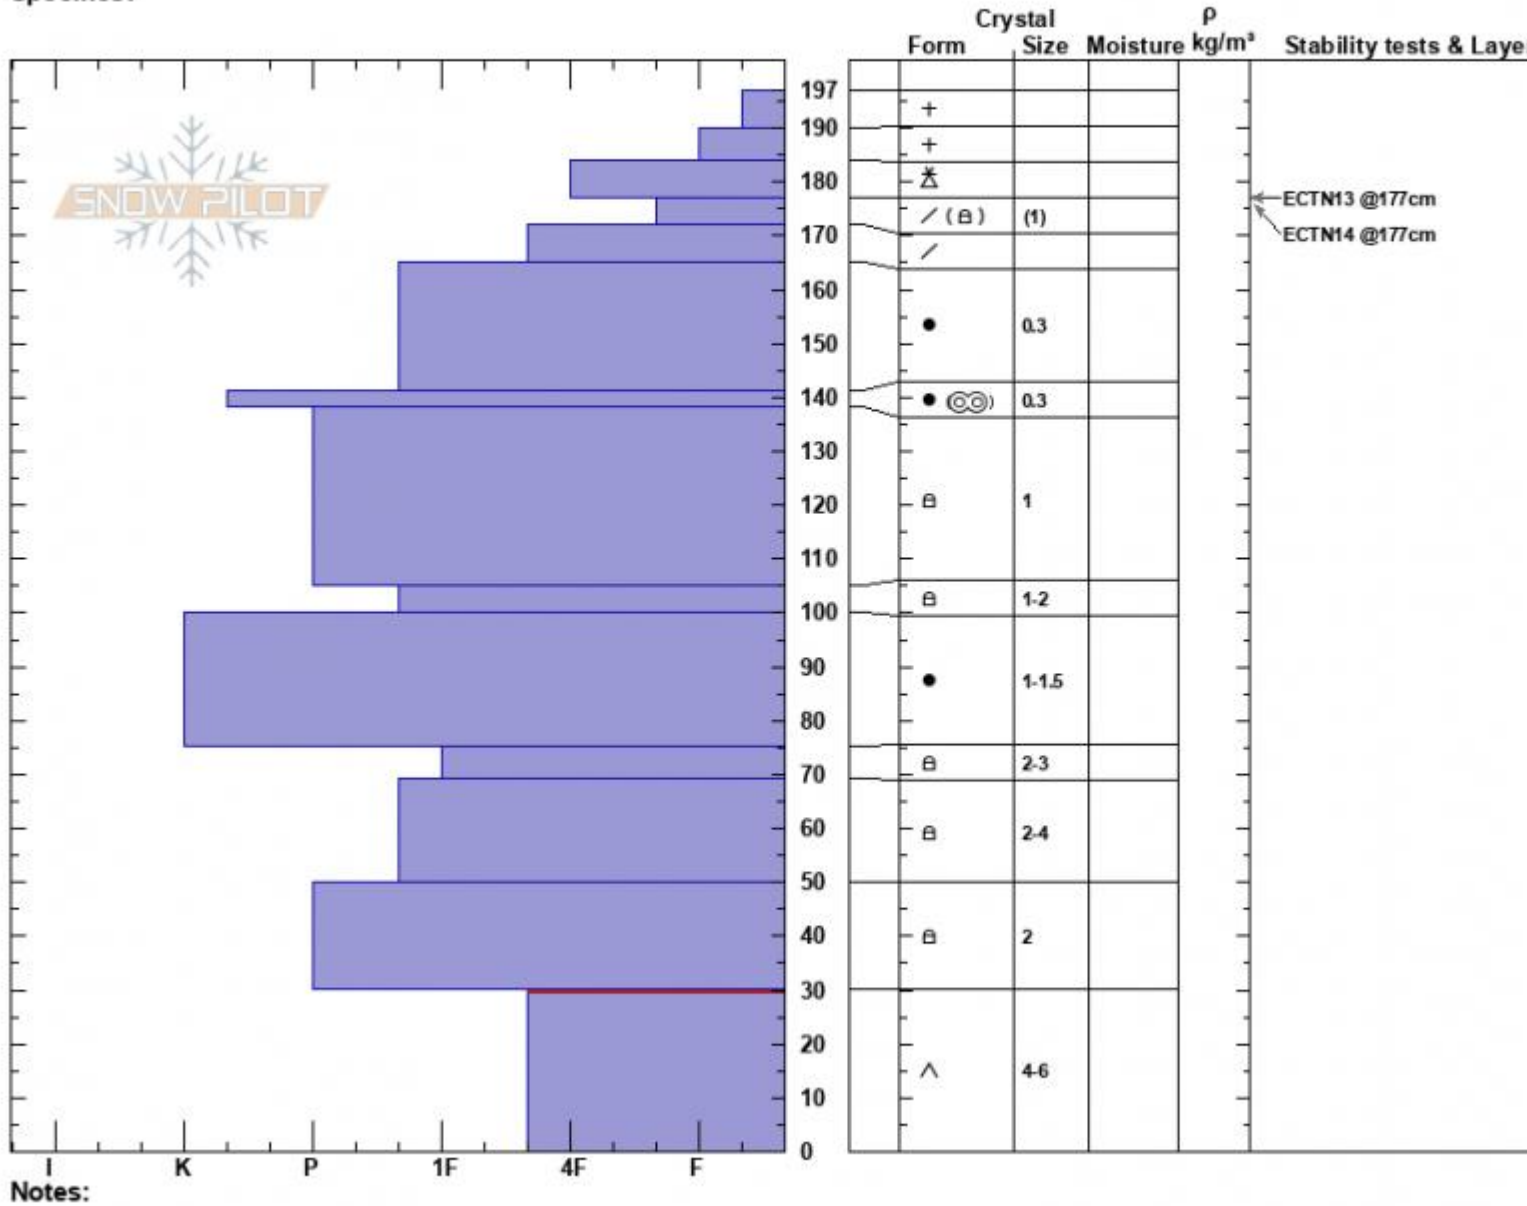

First Yellow Mule
 Madison Range-N
 MT
 Elevation: 9400 ft
 Aspect: 11°
 Specifics:

Zach Peterson
 03/24/2024 - 11:10am
 Co-ord: 45.17495N, -111.37992W
 Slope Angle: 12°
 Wind Loading: yes

Stability: Good
 Air Temperature:
 Sky Cover: OVC
 Precipitation: S-1
 Wind: N Light Breeze

HS:197 Layer Notes:
 PF:35 30-0cm: Problematic layer

Notes:
 Advisory Region
 Northern Madison
 Longitude
 -111.38W
 Latitude
 45.17N
 Northern Madison, 2024-03-24