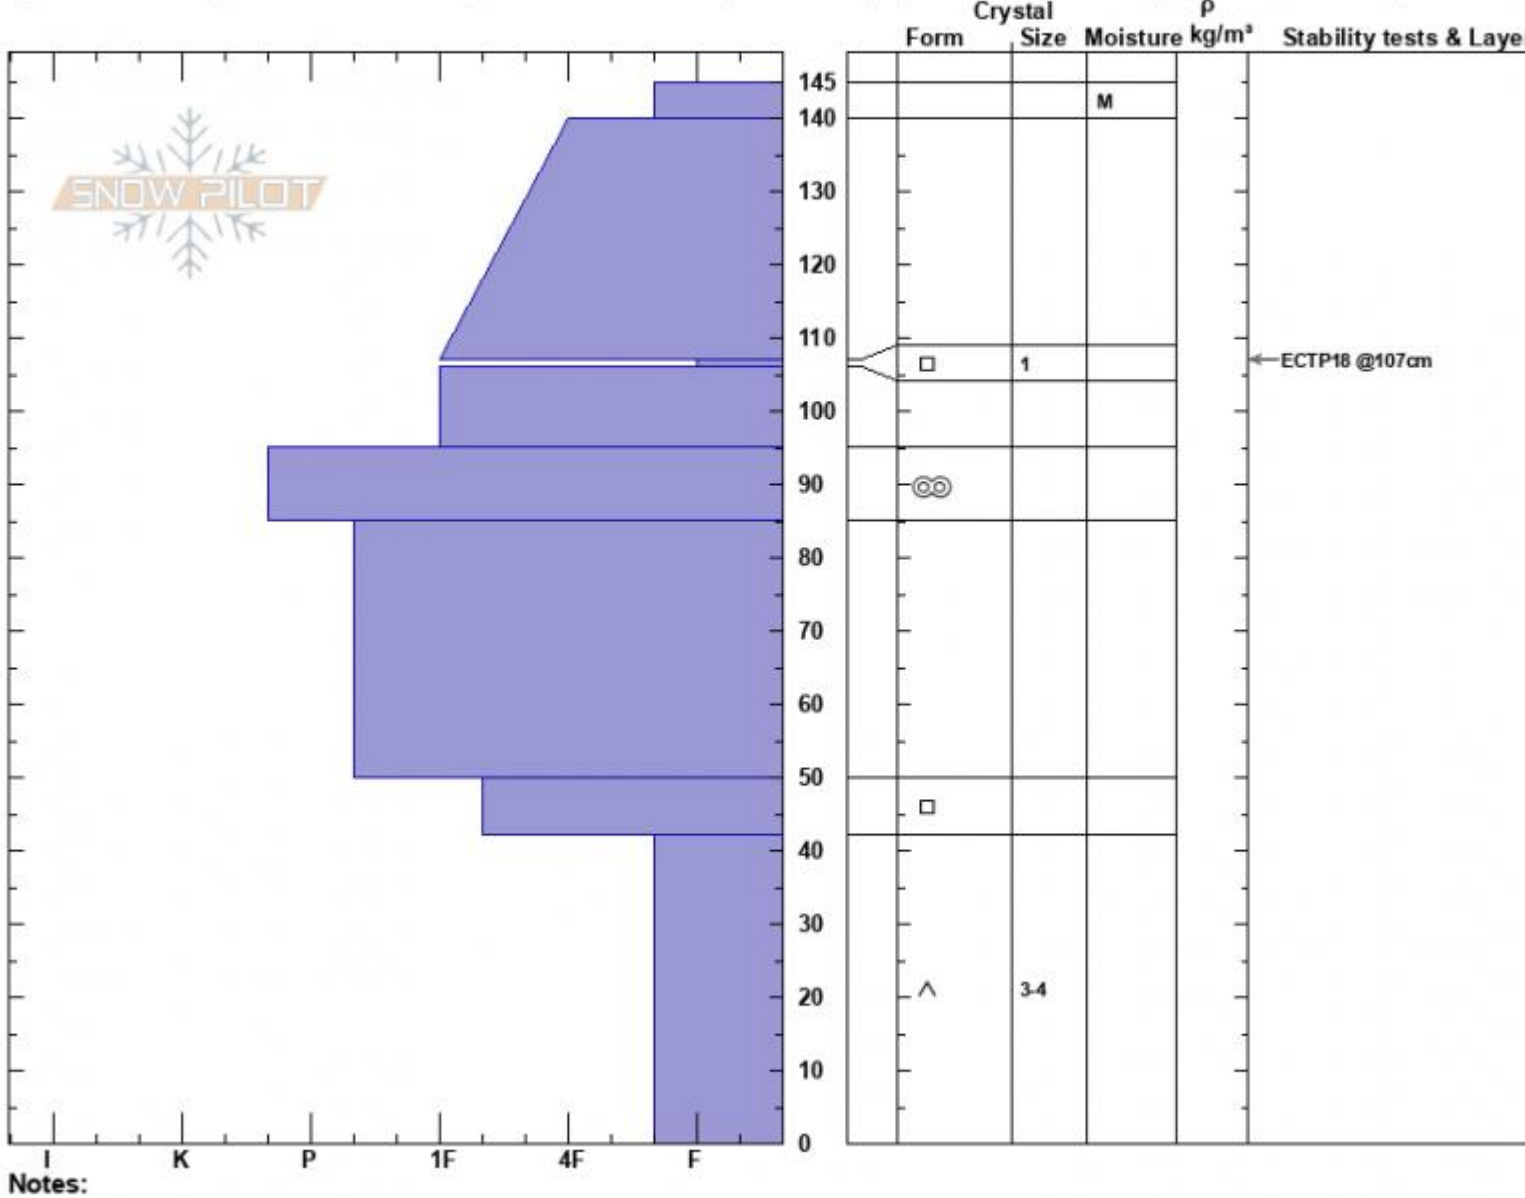

Targhee Creek  
 Lionhead Range  
 MT  
 Elevation: 9600 ft  
 Aspect: 75°

Ian Hoyer  
 04/02/2024 - 12:00pm  
 Co-ord: 44.75039N, -111.39098W  
 Slope Angle: 31°  
 Wind Loading: no

Stability: Fair  
 Air Temperature:  
 Sky Cover: CLR  
 Precipitation: NO  
 Wind: Calm

HS:145  
 PF:30  
 Layer Notes: 107-106cm:Problematic layer

Specifics: Pit is adjacent to avalanche: crown; Recent avalanche activity on similar slopes; Snowmobile tracks on slope; We snowmobiled slope

Notes:

Advisory Region  
 Lionhead Range  
 Longitude  
 -111.32W  
 Latitude  
 44.71N  
 Avalanche Details: [Snowmo triggered small slide at Lionhead](#)  
 Lionhead Range, 2024-04-02