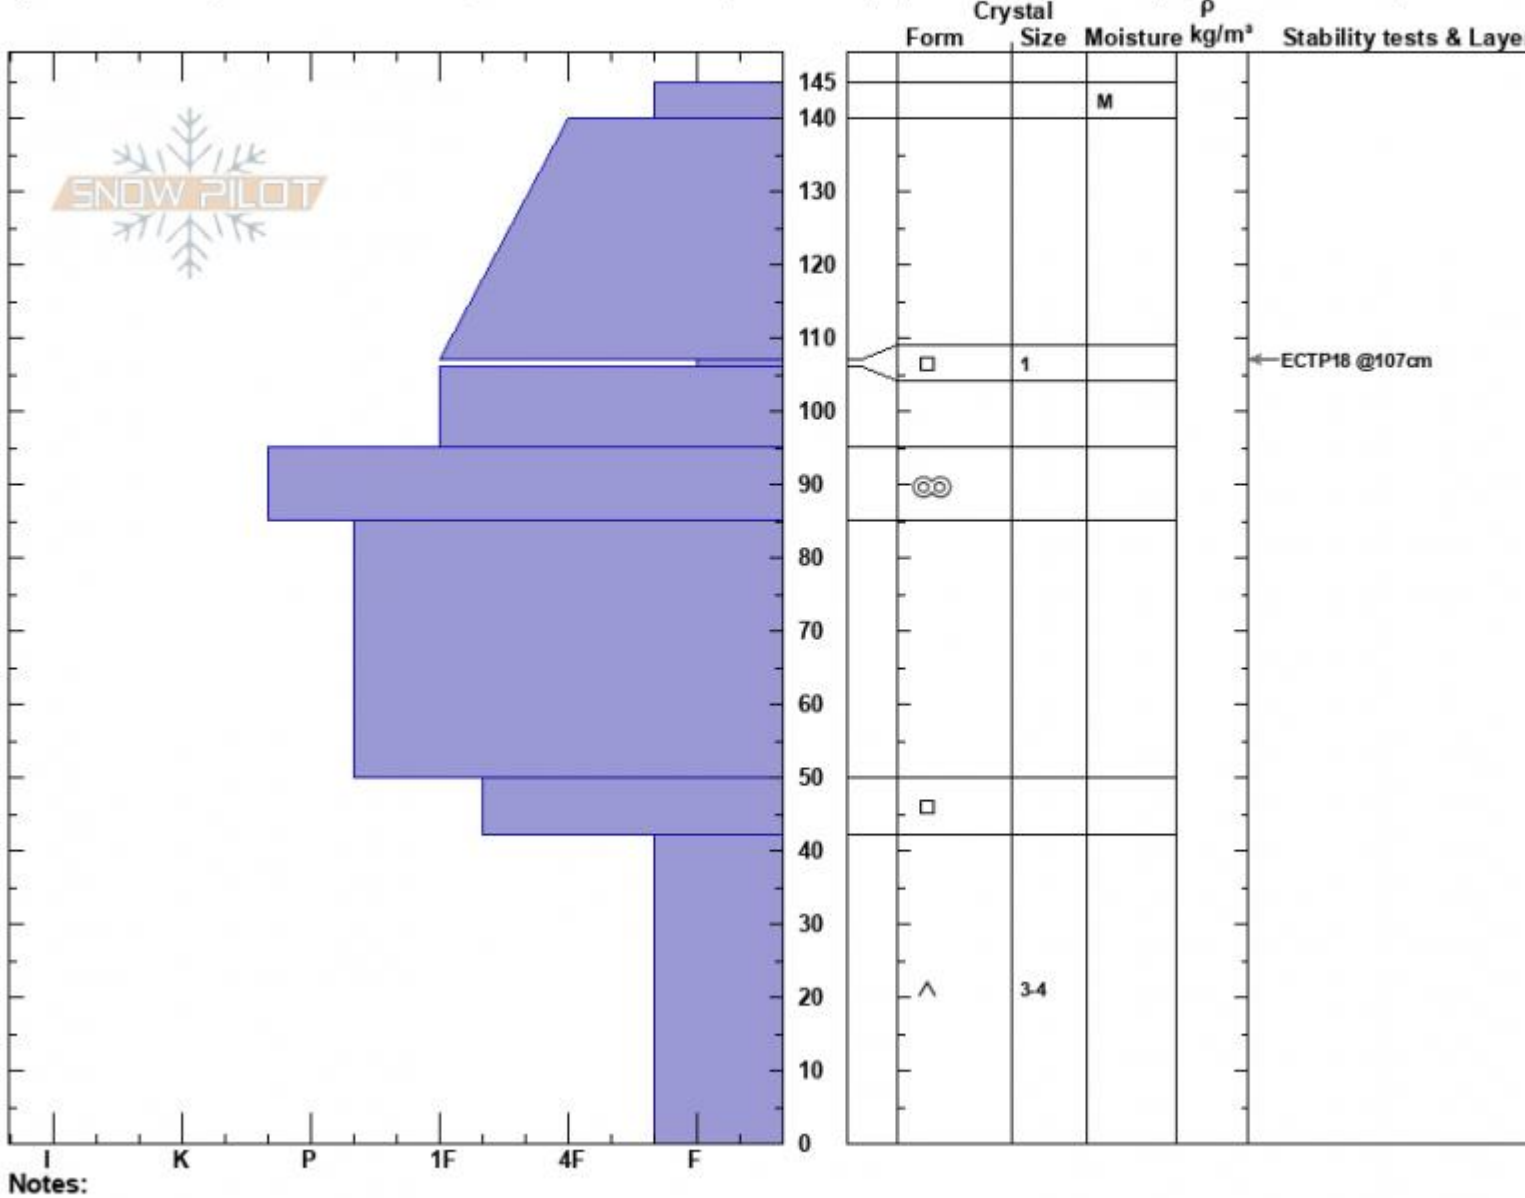

Targhee Creek  
 Lionhead Range  
 MT  
 Elevation: 9600 ft  
 Aspect: 75°

Ian Hoyer  
 04/02/2024 - 12:00pm  
 Co-ord: 44.75039N, -111.39098W  
 Slope Angle: 31°  
 Wind Loading: no

Stability: Fair  
 Air Temperature:  
 Sky Cover: CLR  
 Precipitation: NO  
 Wind: Calm

HS:145 Layer Notes:  
 PF:30 107-106cm:Problematic layer

Specifics: Pit is adjacent to avalanche: crown; Recent avalanche activity on similar slopes; Snowmobile tracks on slope; We snowmobiled slope

Notes:  
 Advisory Region  
 Lionhead Range  
 Longitude  
 -111.32W  
 Latitude  
 44.71N  
 Avalanche Details: [Snowmo triggered small slide at Lionhead](#)  
 Lionhead Range, 2024-04-02