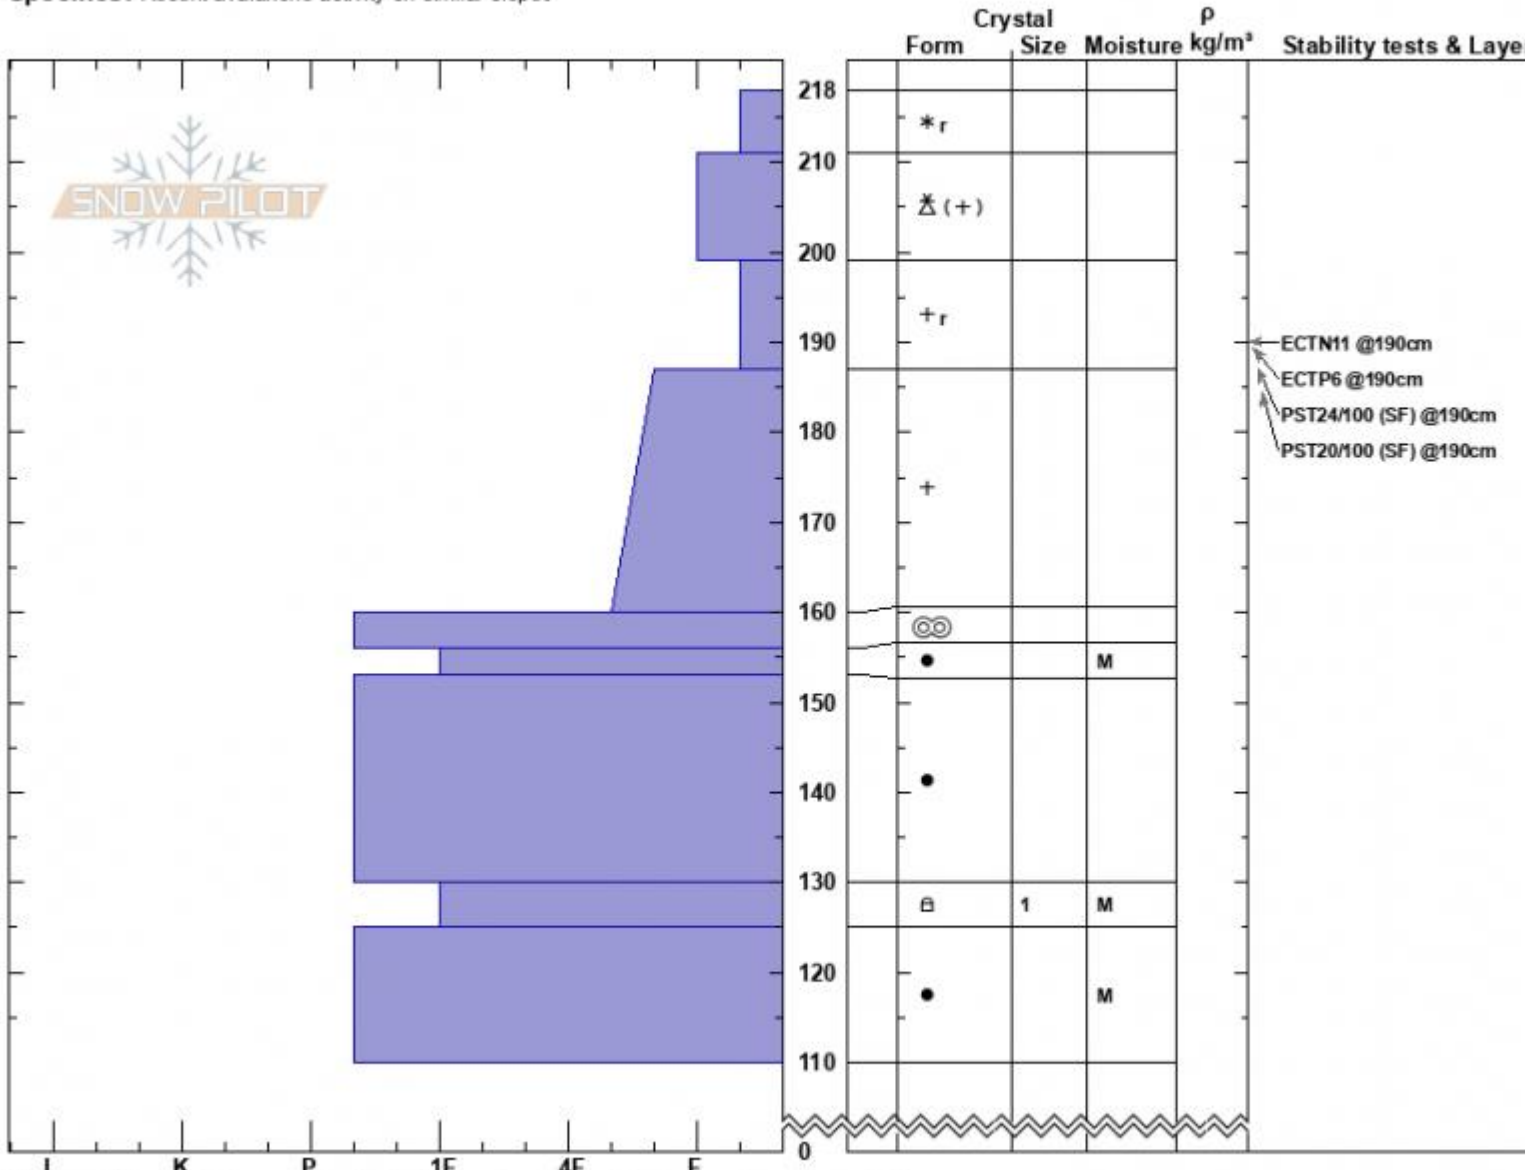

Refrigerator Chutes
 Bridger Range
 MT
 Elevation: 8300 ft
 Aspect: 43°
 Specifics: Recent avalanche activity on similar slopes

Zach Peterson
 04/07/2024 - 12:00pm
 Co-ord: 45.82876N, -110.93217W
 Slope Angle: 30°
 Wind Loading: no

Stability: Poor
 Air Temperature:
 Sky Cover: OVC
 Precipitation: S5
 Wind: Calm

HS:218 Layer Notes:
 PF:59 199-187cm:Problematic layer

Notes: Widespread storm slab instability. Many skier/rider avalanches on steep slopes ~1' deep.

Advisory Region
 Bridger Range
 Longitude
 -110.93W
 Latitude
 45.83N
 Bridger Range, 2024-04-07