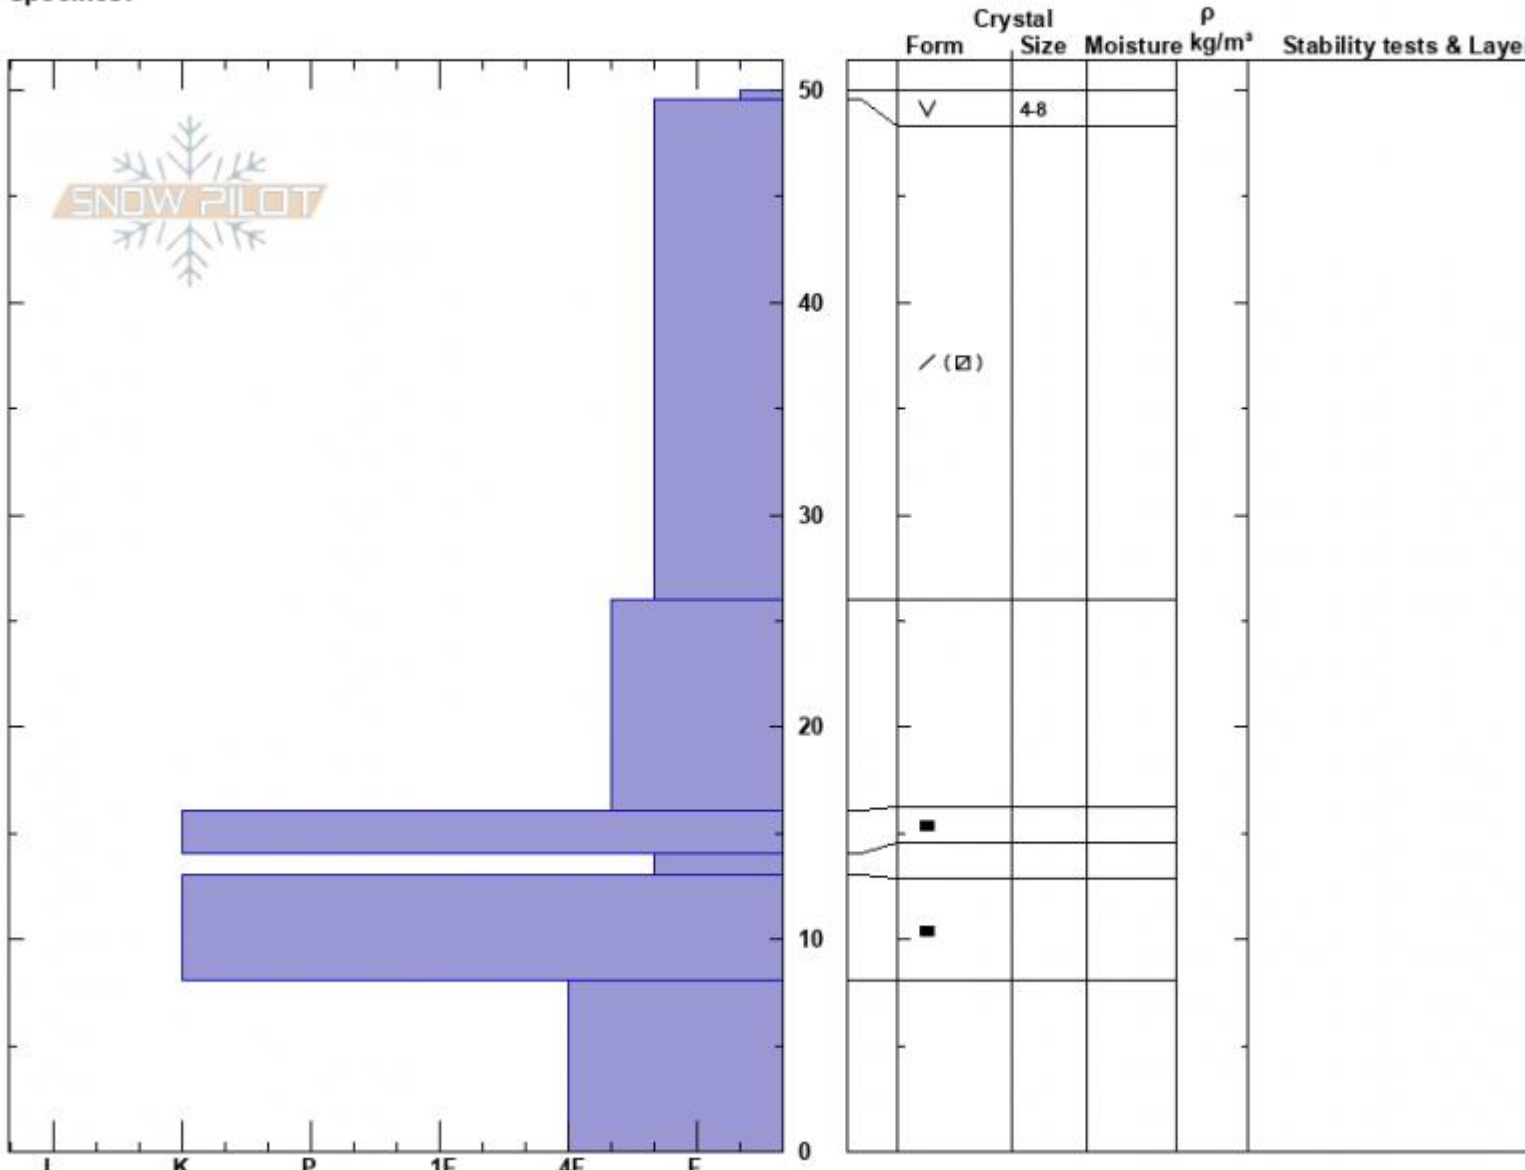

Black Canyon
 Henry Lake Mtns
 ID
 Elevation: 8000 ft
 Aspect: 40°
 Specifics:

Mark Staples
 11/10/2024 - 11:00am
 Co-ord: 44.46263N, -111.10152W
 Slope Angle: 35°
 Wind Loading:

Stability: Very Good
 Air Temperature:
 Sky Cover: BKN
 Precipitation: NO
 Wind:

HS:50
 PF:37
 Layer Notes:
 49.5-26cm: Problematic layer

Notes: New snow from the first week of November has settled some but is also faceting some on the surface. Surface hoar development is a clear sign that been quite cold under clear skies. It is faceting some. Snow on sunny south aspects is damp.

Snow profile at head of Black Canyon

Advisory Region
 Island Park
 Longitude
 -111.14W

Latitude

44.48N

Island Park, 2024-11-10