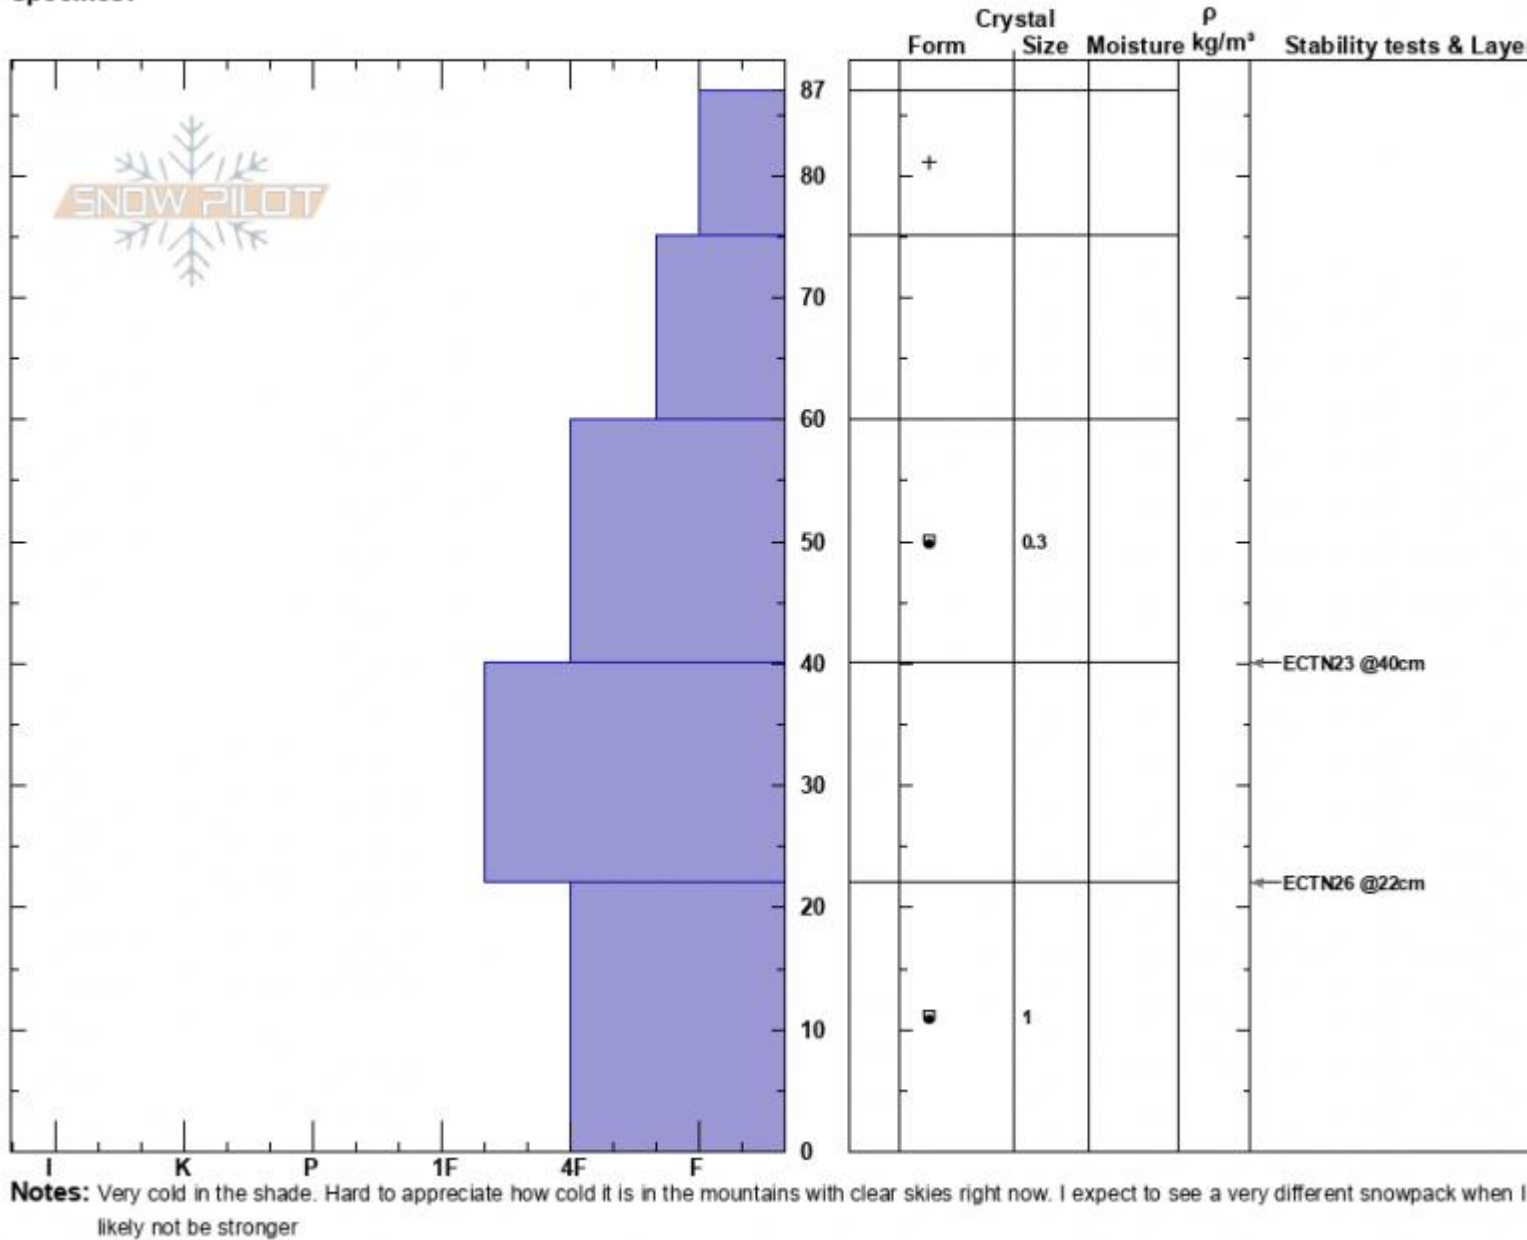

Cabin Creek N
 Madison Range-S
 MT
 Elevation: 9052 ft
 Aspect: 315°
 Specifics:

Mark Staples
 11/27/2024 - 11:00am
 Co-ord: 44.88165N, -111.18568W
 Slope Angle:
 Wind Loading:

Stability:
 Air Temperature:
 Sky Cover: FEW
 Precipitation:
 Wind:

HS:87
 Layer Notes:
 60-40cm: Problematic layer

N facing profile Cabin Creek

Longitude

-111.23W

Latitude

44.89N

Southern Madison, 2024-11-27