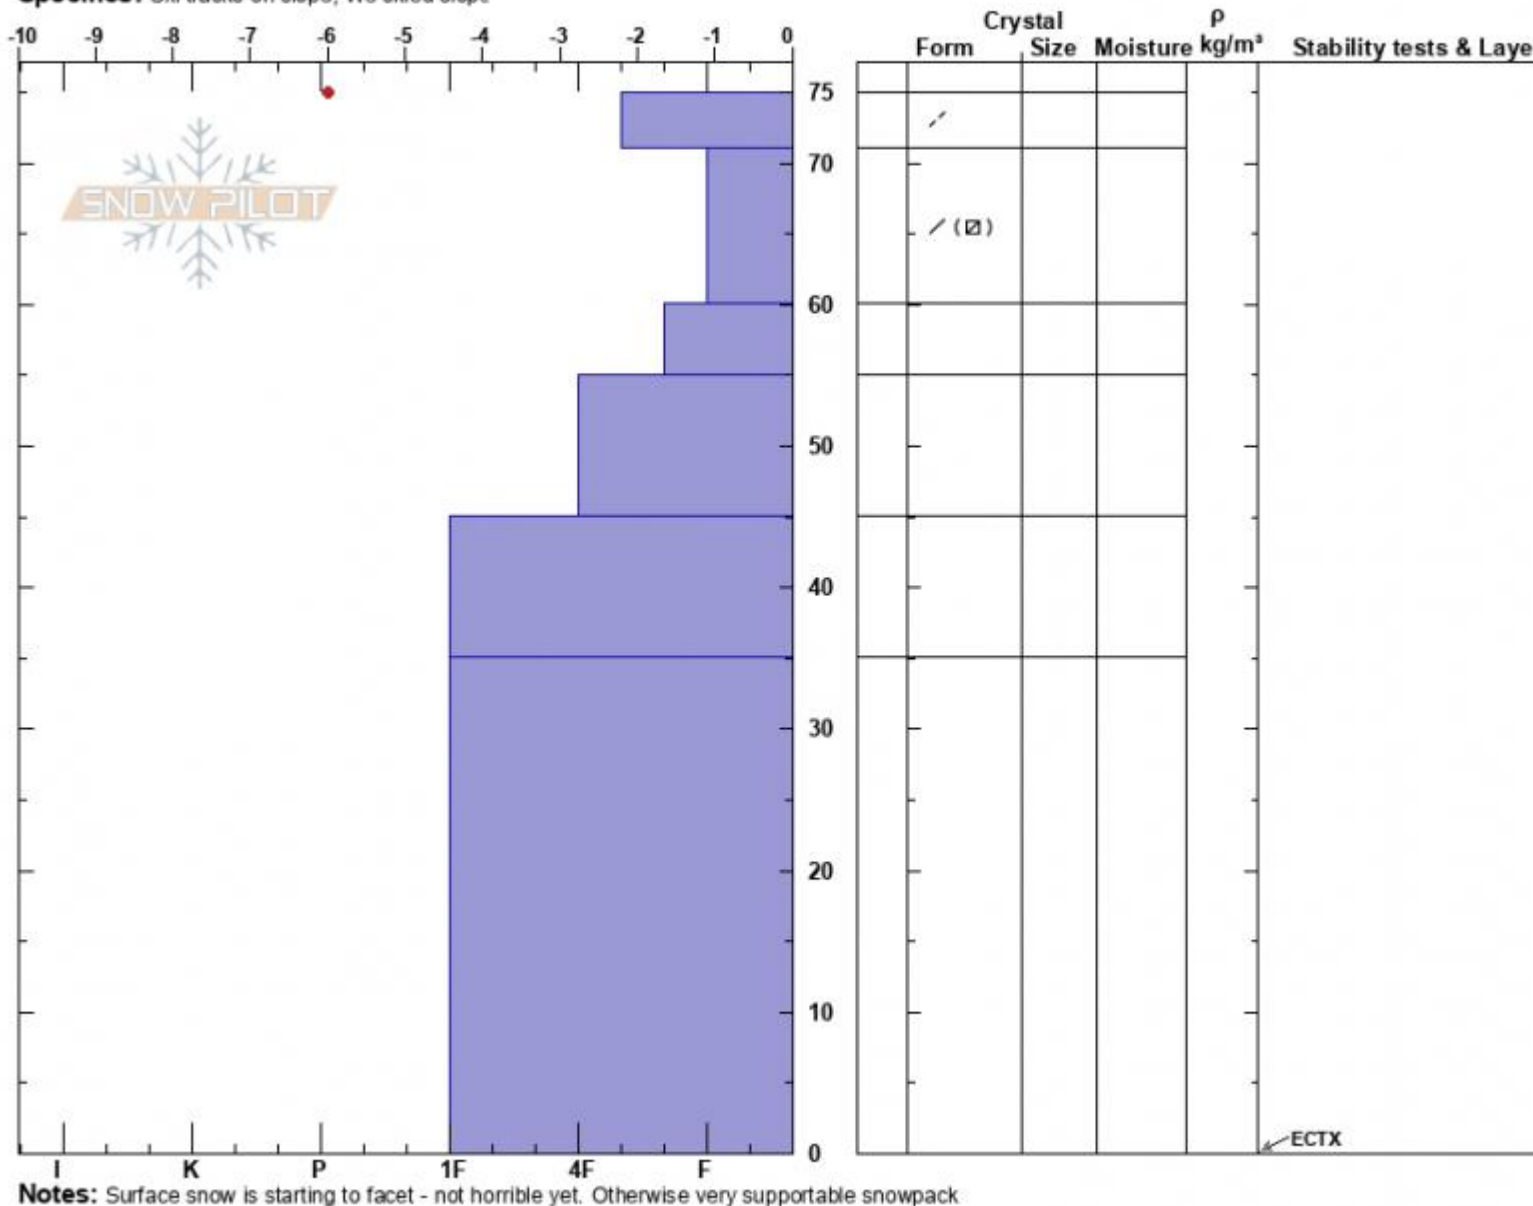

Slushmans-AboveTrolley
 Bridger Range
 MT
 Elevation: 8650 ft
 Aspect: 53°
 Specifics: Ski tracks on slope; We skied slope

Mark Staples
 12/02/2024 - 11:15am
 Co-ord: 45.80341N, -110.93301W
 Slope Angle: 30°
 Wind Loading:

Stability: Good
 Air Temperature: 3.5°C
 Sky Cover: CLR
 Precipitation: NO
 Wind:

HS:75
 Layer Notes:
 71-60cm: Problematic layer

Snow profile in Slushmans

Advisory Region
 Bridger Range
 Longitude
 -110.92W
 Latitude
 45.82N