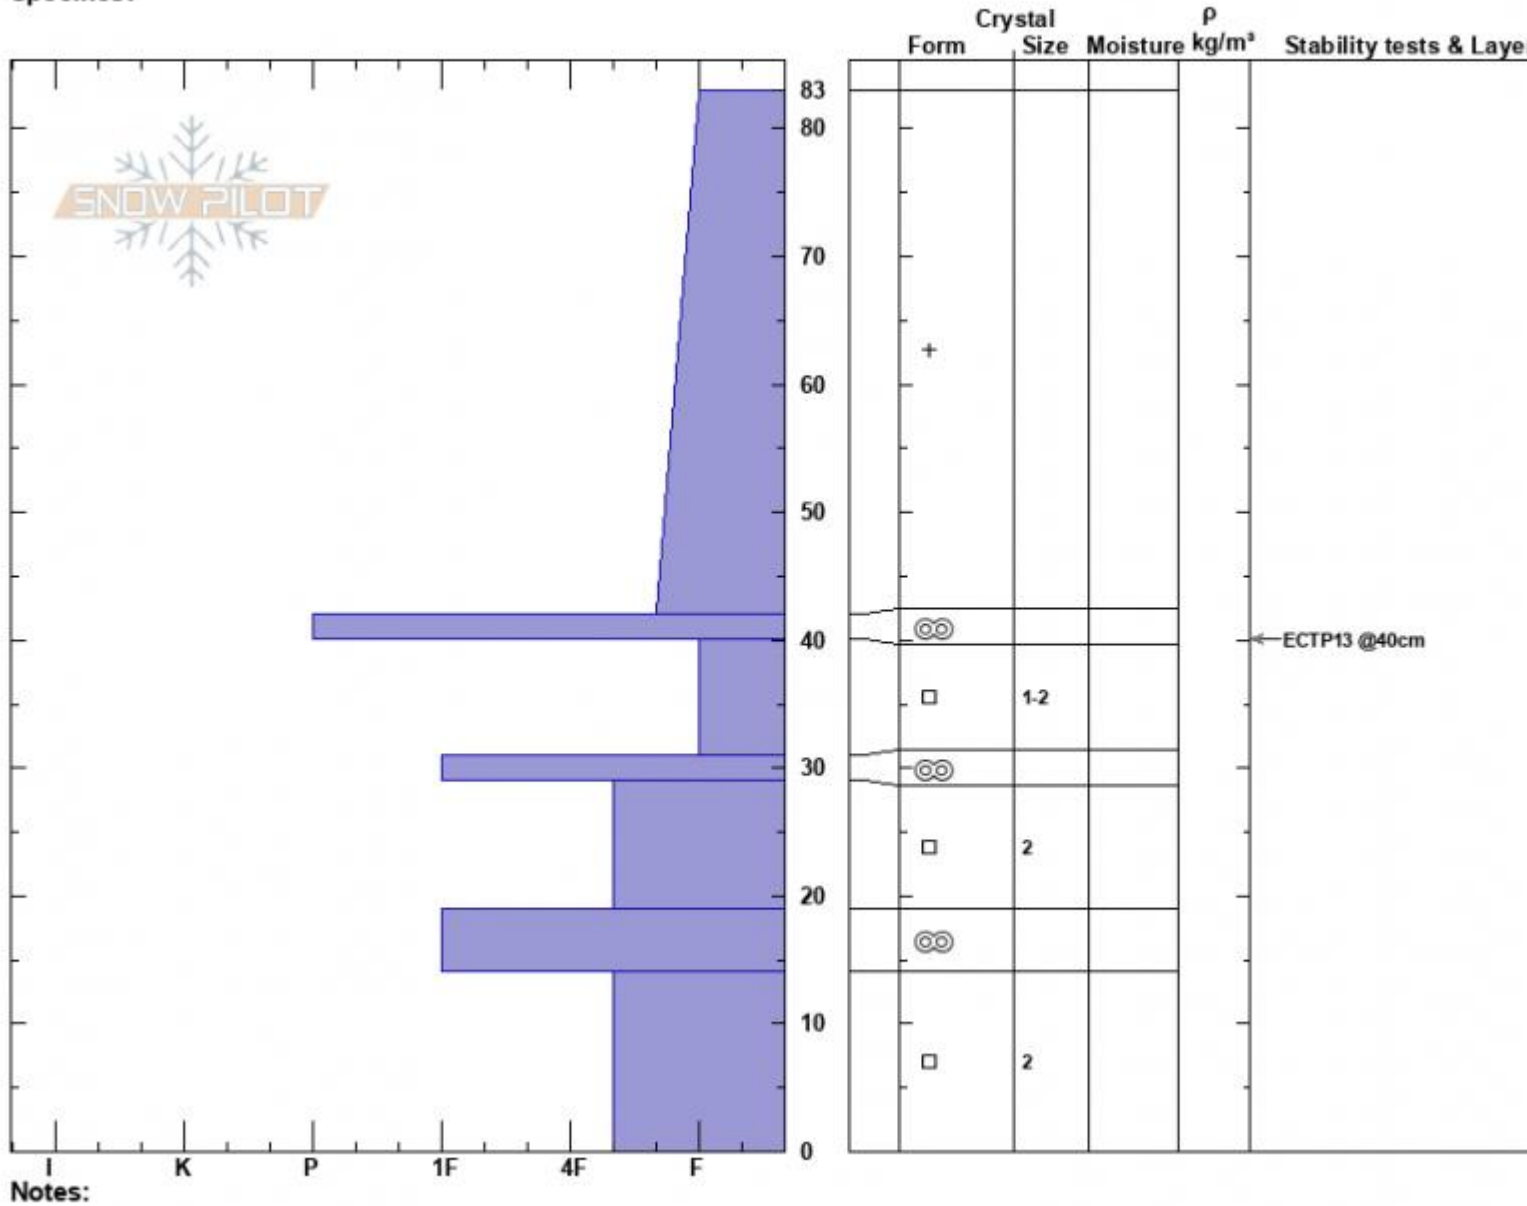

Blackmore SE Face
 Gallatin Range-N
 MT
 Elevation: 9705 ft
 Aspect: 115°
 Specifics:

Haylee Darby
 12/10/2024 - 12:45pm
 Co-ord: 45.44581N, -111.00166W
 Slope Angle: 26°
 Wind Loading: no

Stability:
 Air Temperature: -6°C
 Sky Cover: BKN
 Precipitation: NO
 Wind: W Light Breeze

Layer Notes:

HS:83
 PF:45
 PS:30

Notes:
 Advisory Region
 Northern Gallatin
 Longitude
 -111.00W
 Latitude
 45.44N
 Northern Gallatin, 2024-12-10