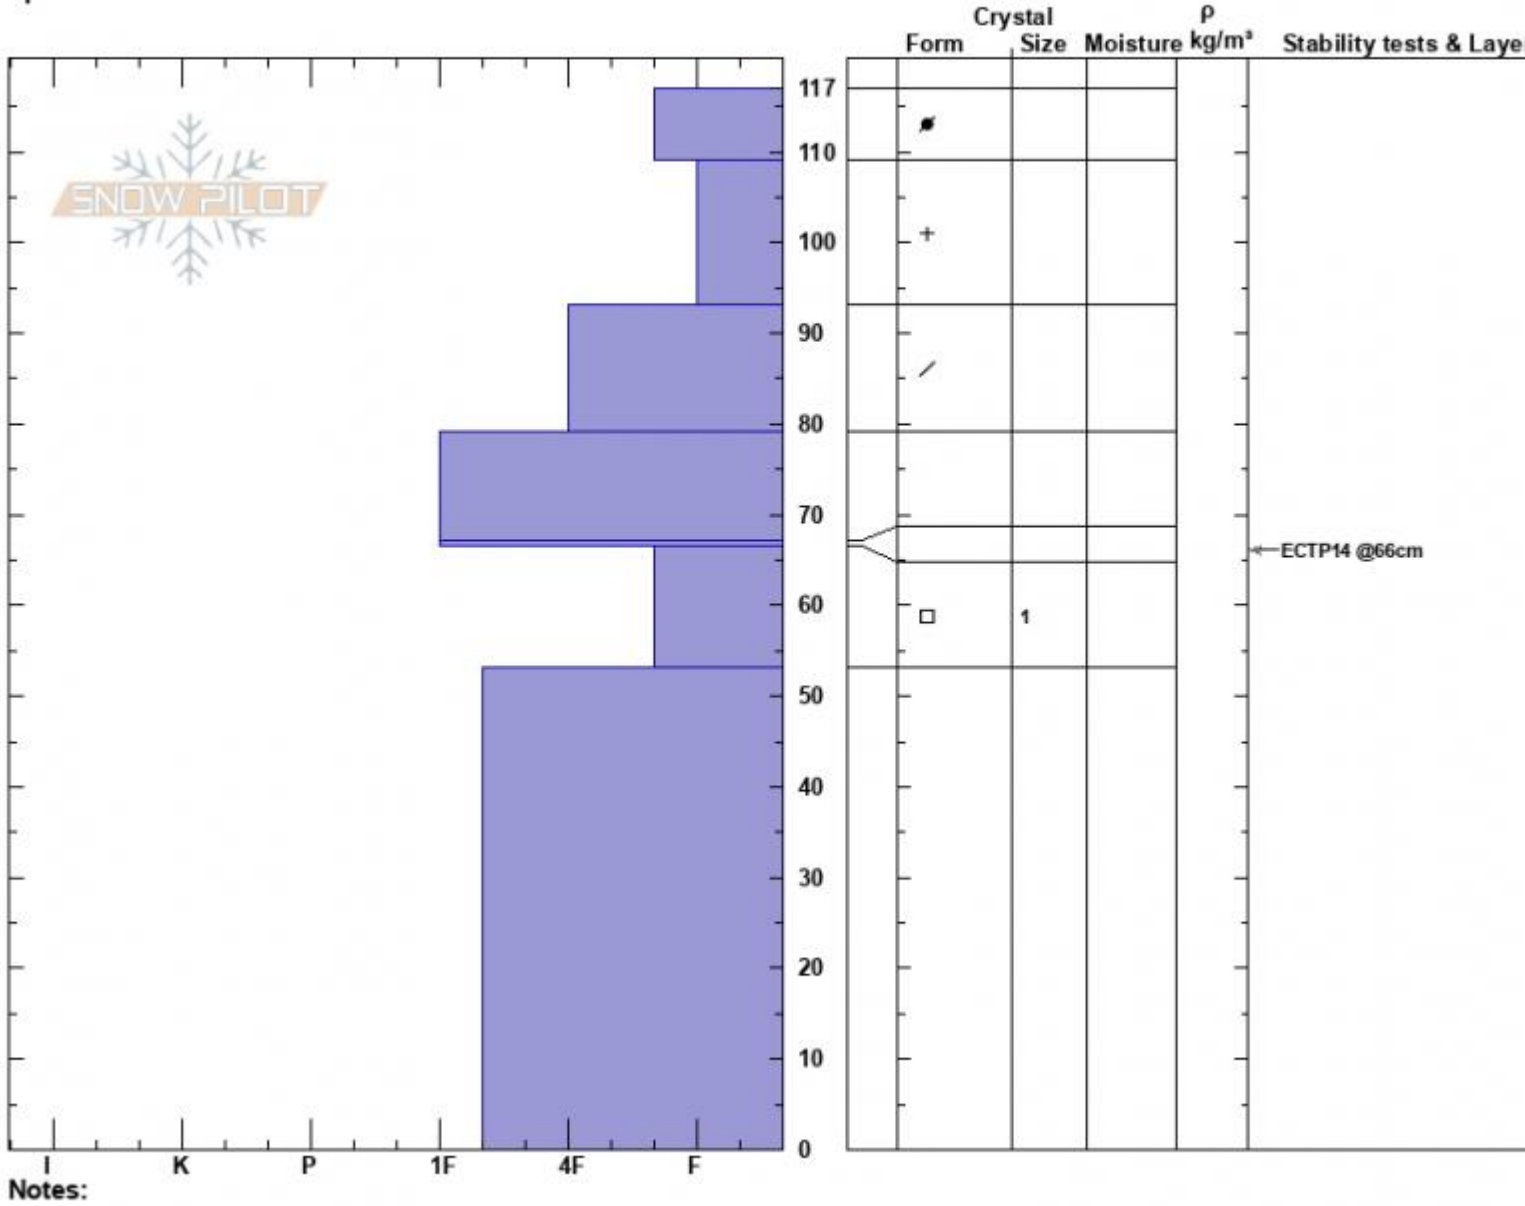

Middle Basin  
 Madison Range-N  
 MT  
 Elevation: 9300 ft  
 Aspect: 75°  
 Specifics:

Ian Hoyer  
 12/18/2024 - 12:00pm  
 Co-ord: 45.32954N, -111.38143W  
 Slope Angle: 31°  
 Wind Loading: previous

Stability: Poor  
 Air Temperature:  
 Sky Cover: OVC  
 Precipitation: S-1  
 Wind: S Strong

HS:117    Layer Notes:  
 PF:75  
 PS: 15

Notes:  
 Advisory Region  
 Northern Madison  
 Longitude  
 -111.39W  
 Latitude  
 45.34N  
 Northern Madison, 2024-12-18