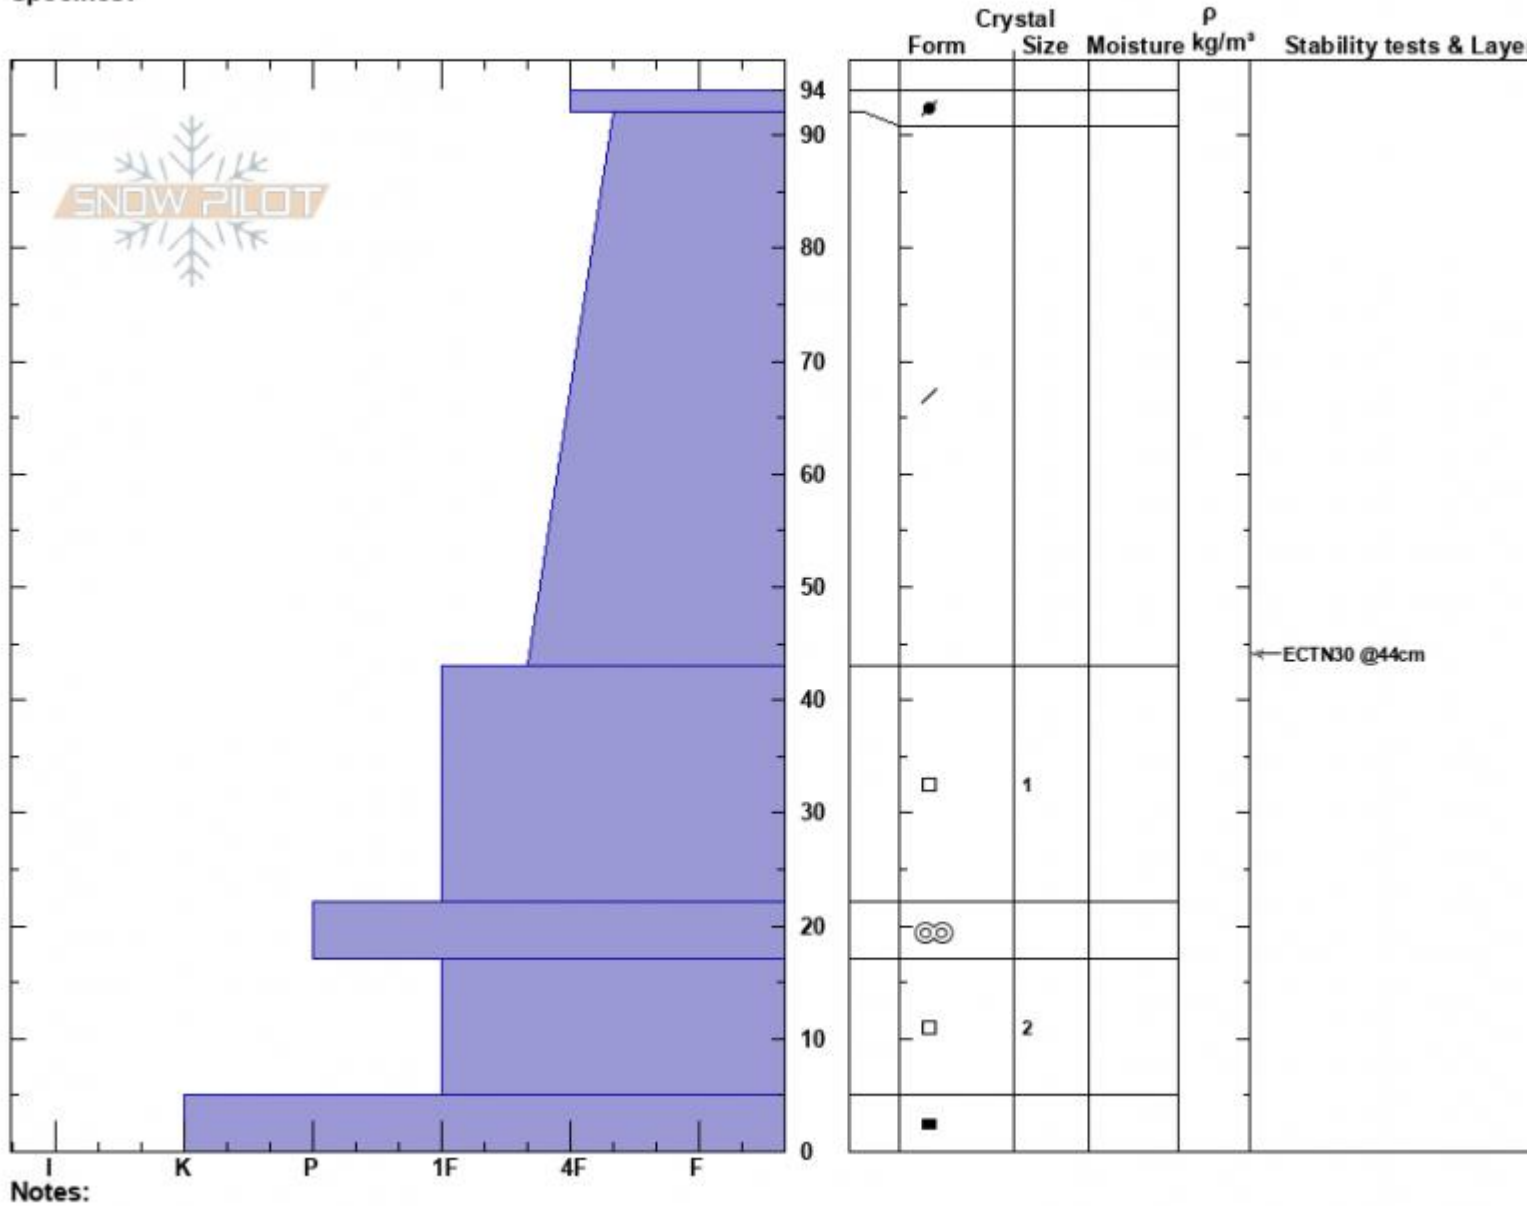

The Throne North  
 Bridger Range  
 MT  
 Elevation: 8373 ft  
 Aspect: 323°  
 Specifics:

Haylee Darby  
 12/19/2024 - 1:30pm  
 Co-ord: 45.88261N, -110.95281W  
 Slope Angle: 21°  
 Wind Loading:

Stability:  
 Air Temperature: 0°C  
 Sky Cover: FEW  
 Precipitation: NO  
 Wind: W Light Breeze

HS:94 Layer Notes:

Advisory Region  
 Bridger Range  
 Longitude  
 -110.95W  
 Latitude  
 45.88N  
 Bridger Range, 2024-12-19