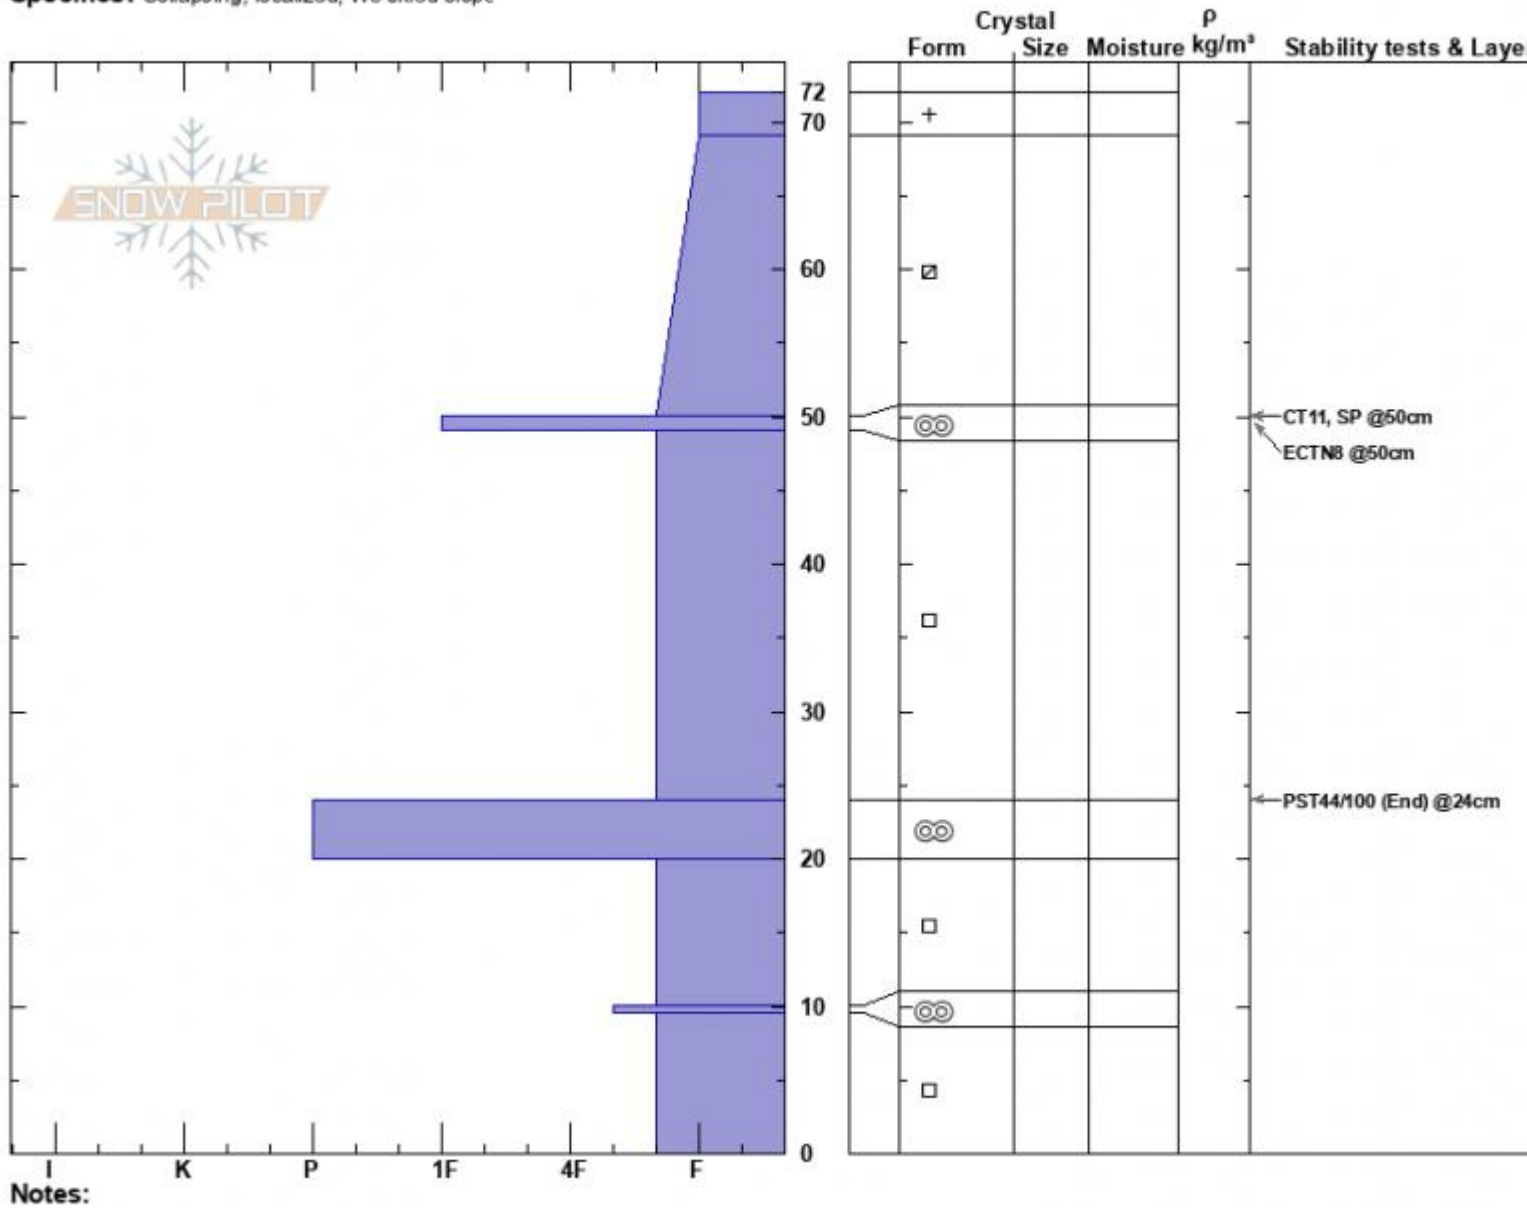

Flanders SE Face
 Gallatin Range-N
 MT
 Elevation: 9530 ft
 Aspect: 137°
 Specifics: Collapsing, localized; We skied slope

Eddie Webb
 12/19/2024 - 11:30am
 Co-ord: 45.43612N, -110.94119W
 Slope Angle: 29°
 Wind Loading:

Stability:
 Air Temperature: -6°C
 Sky Cover: CLR
 Precipitation: NO
 Wind: W Light Breeze

HS:72
 PF:40
 PS:25
 Layer Notes:

Advisory Region
 Northern Gallatin
 Longitude
 -110.94W
 Latitude
 45.44N
 Northern Gallatin, 2024-12-19