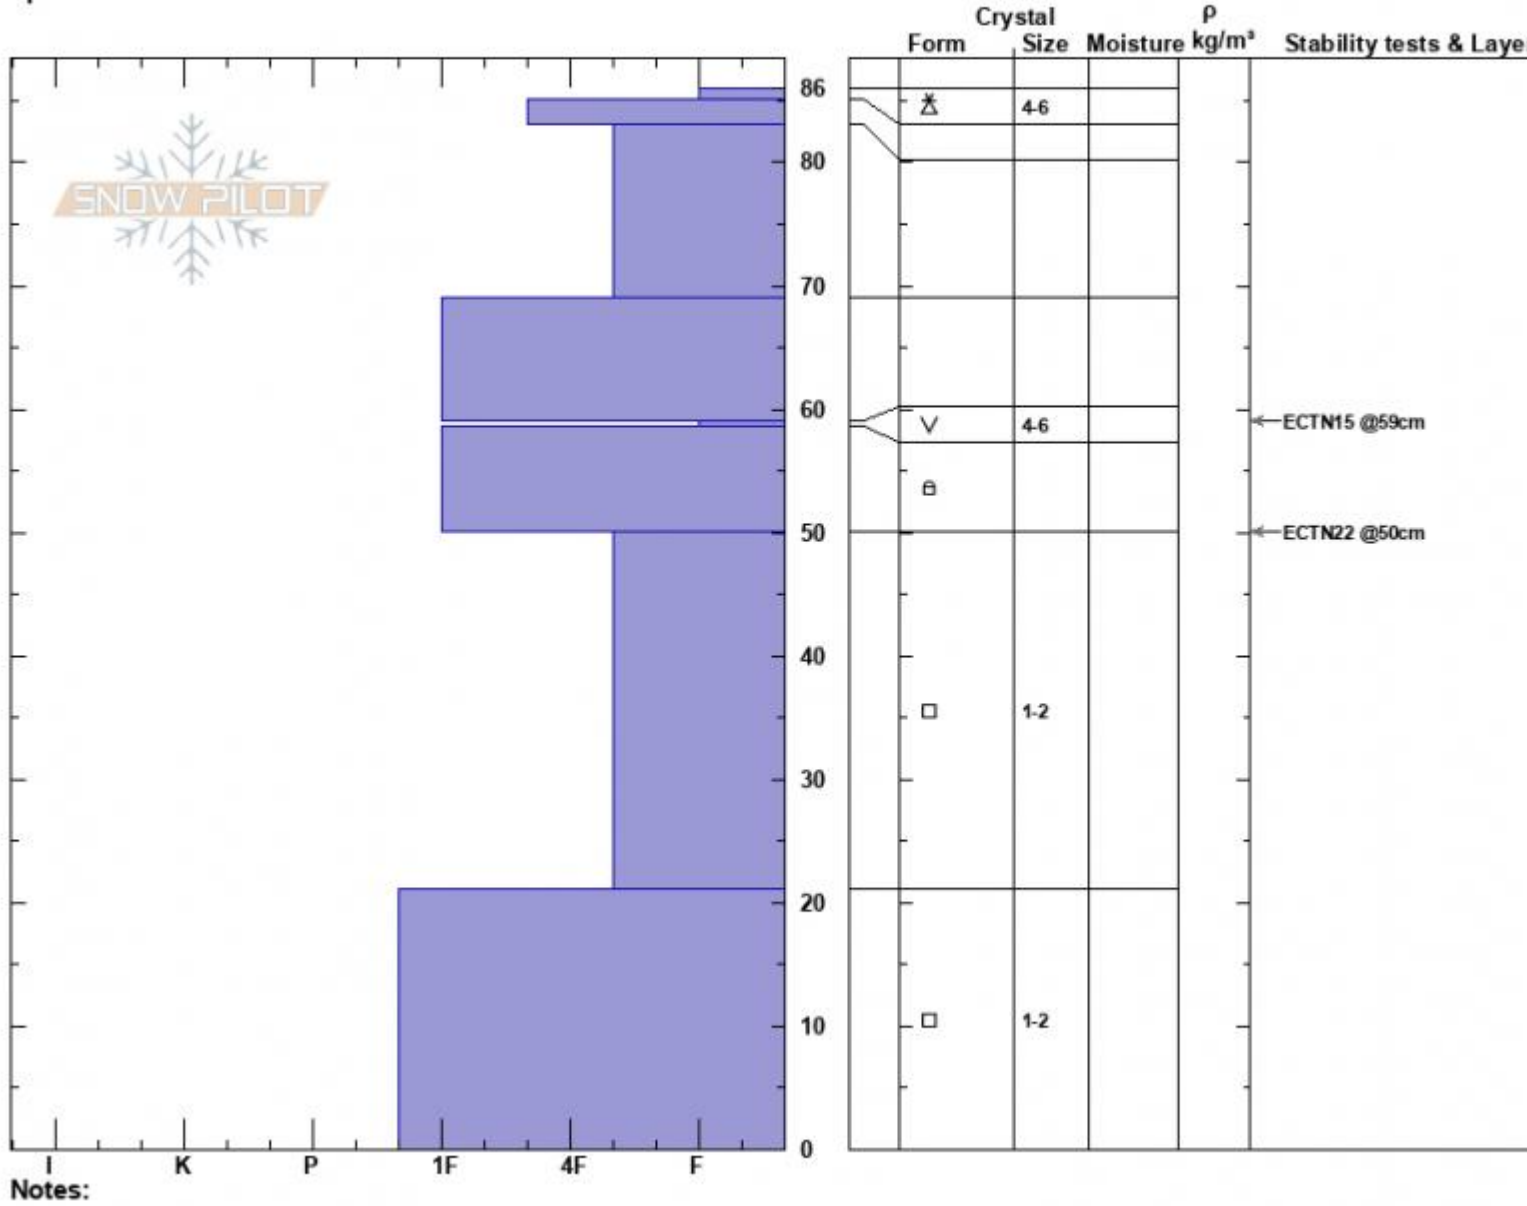

The Ramp
Bridger Range
MT
Elevation: 8563 ft
Aspect: 36°
Specifics:

Haylee Darby
12/22/2024 - 11:20am
Co-ord: 45.82683N, -110.93186W
Slope Angle: 21°
Wind Loading:

Stability:
Air Temperature: -1.5°C
Sky Cover: BKN
Precipitation: NO
Wind: W Moderate

HS:86 Layer Notes:

Advisory Region
Bridger Range
Longitude
-110.93W
Latitude
45.83N
Bridger Range, 2024-12-22