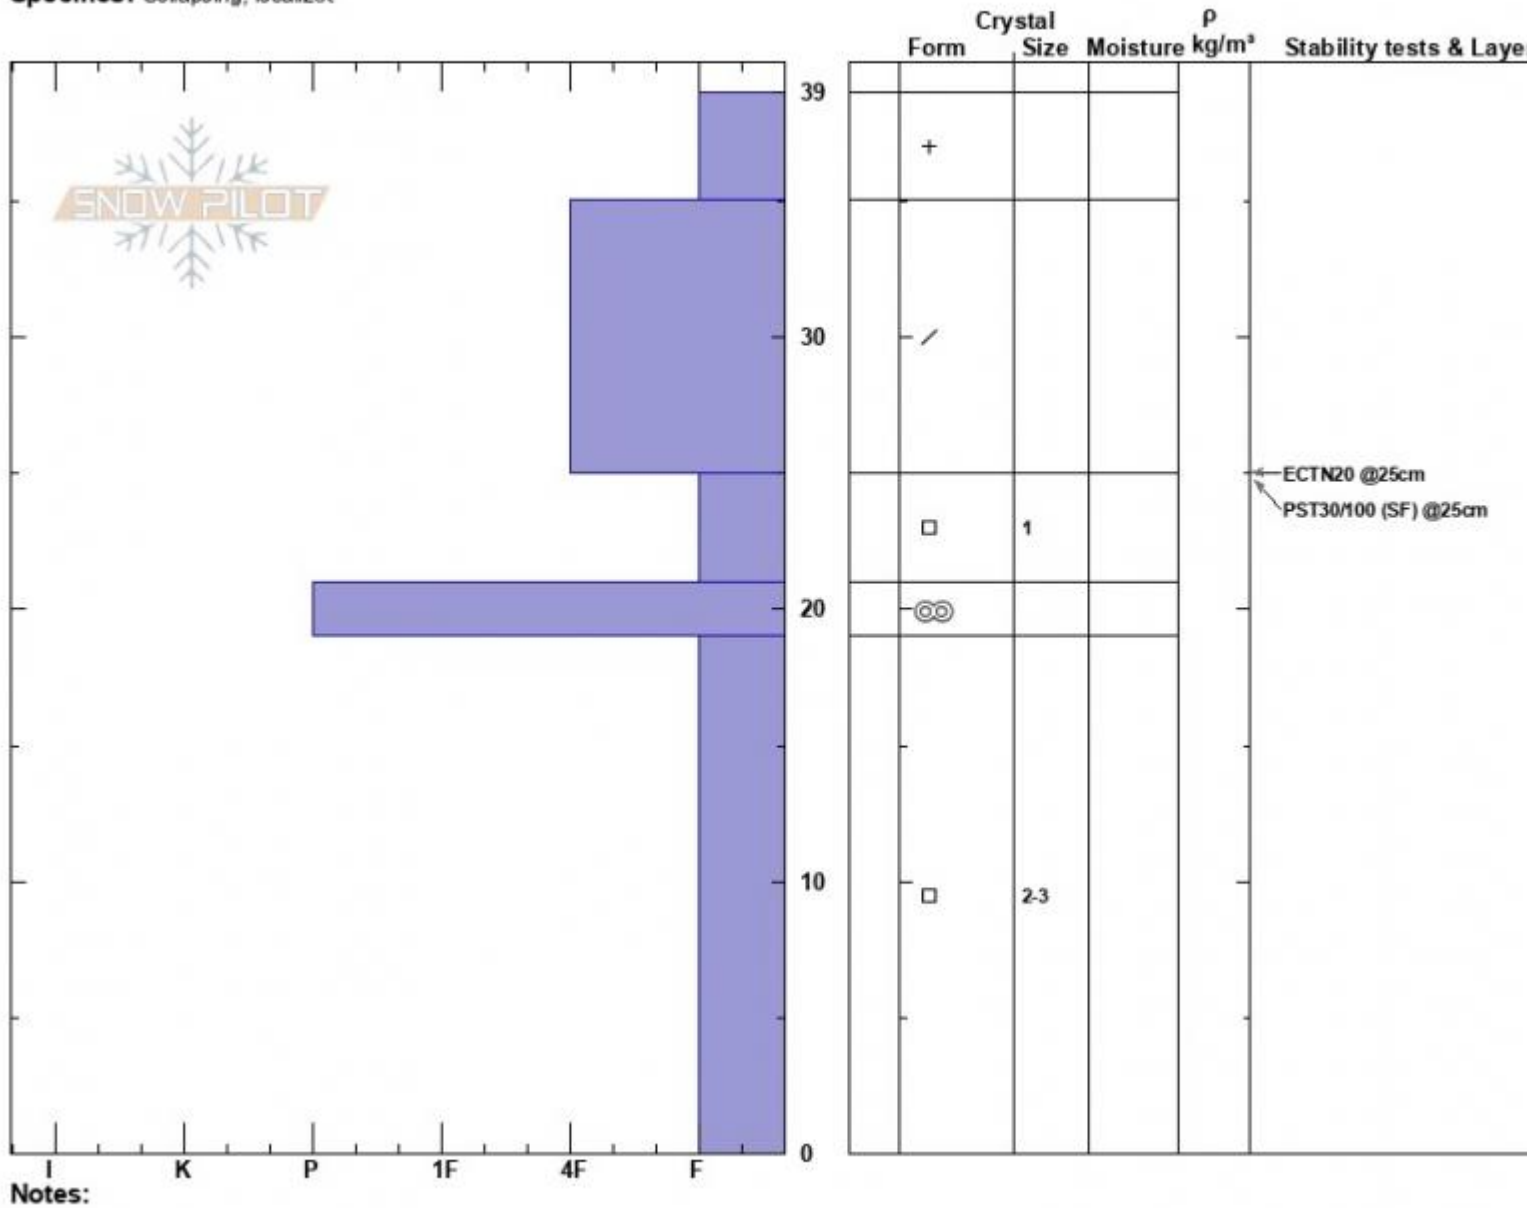

Bacon Rind South
 Madison Range-S
 MT
 Elevation: 8630 ft
 Aspect: 140°
 Specifics: Collapsing, localizer

Haylee Darby
 12/23/2024 - 11:15am
 Co-ord: 44.96911N, -111.09446W
 Slope Angle: 24°
 Wind Loading: no

Stability:
 Air Temperature: -2°C
 Sky Cover: OVC
 Precipitation: S-1
 Wind: SW Calm

HS:39
 PF:35
 Layer Notes:

Advisory Region
 Southern Madison
 Longitude
 -111.10W
 Latitude
 44.96N
 Southern Madison, 2024-12-23