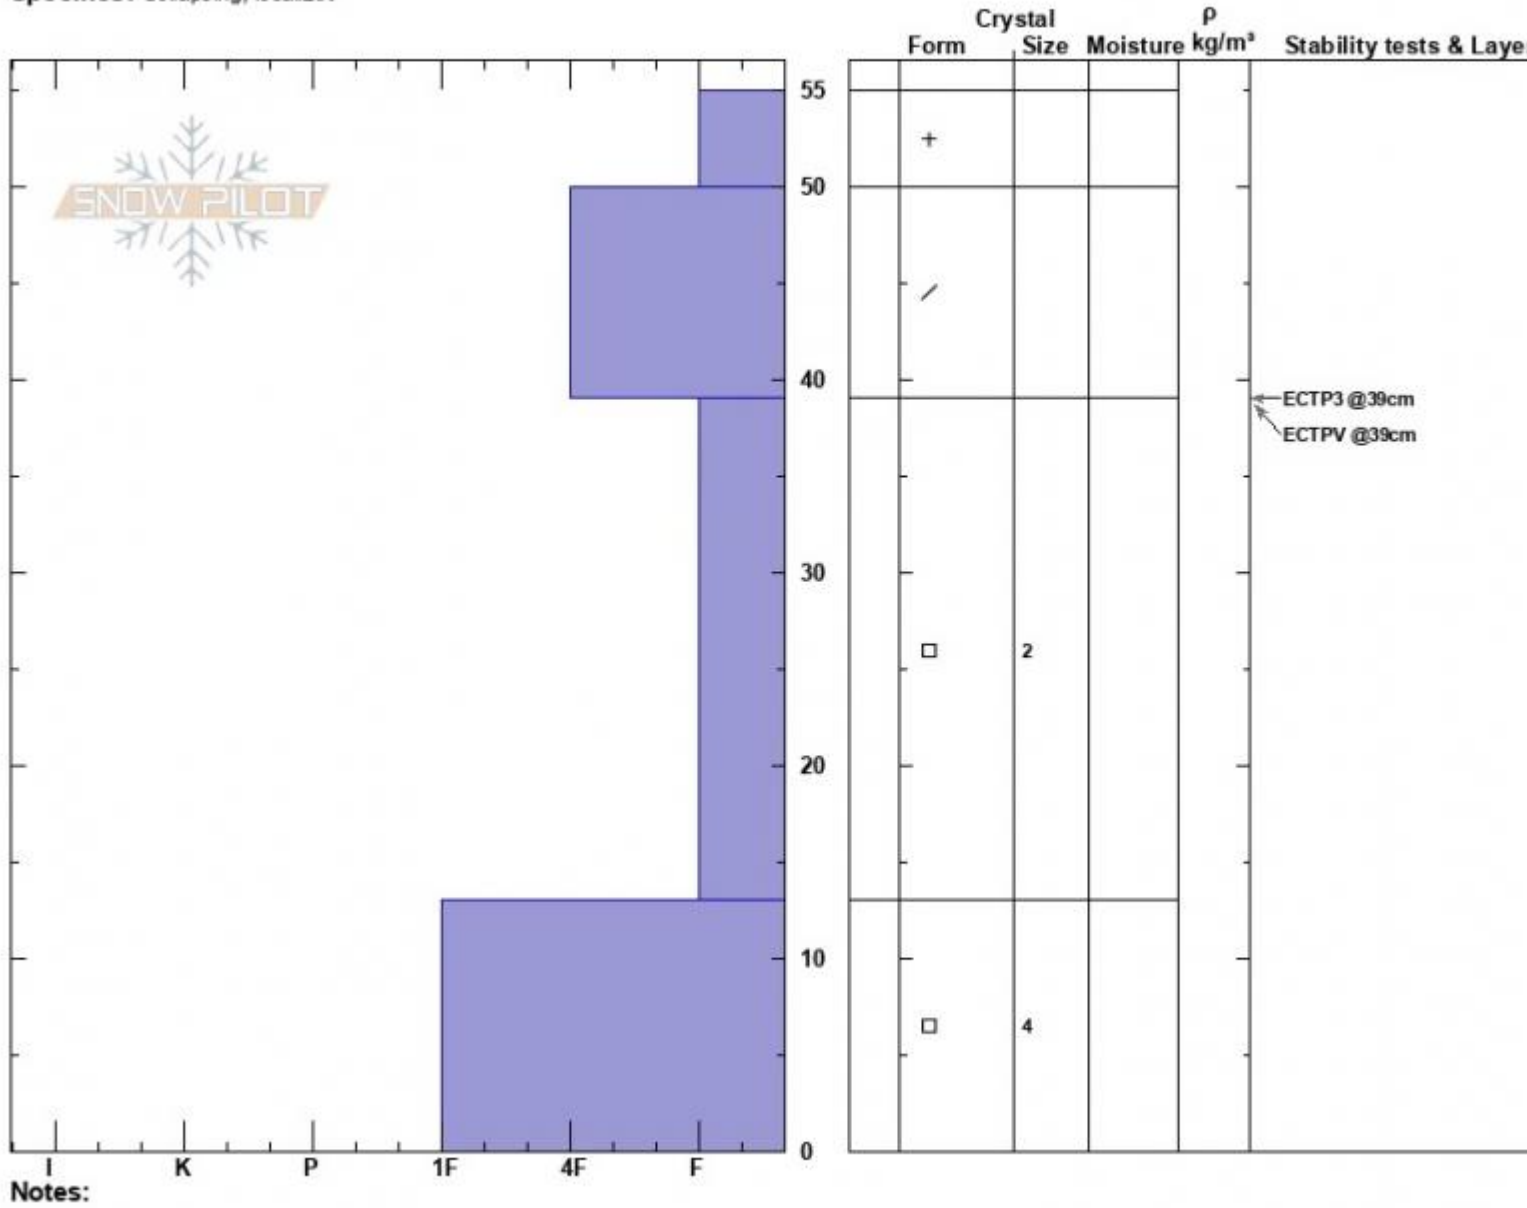

Bacon Rind East  
 Madison Range-S  
 MT  
 Elevation: 8800 ft  
 Aspect: 105°  
 Specifics: Collapsing, localizer

Haylee Darby  
 12/23/2024 - 11:45am  
 Co-ord: 44.97021N, -111.09597W  
 Slope Angle: 13°  
 Wind Loading: no

Stability:  
 Air Temperature: -2°C  
 Sky Cover: OVC  
 Precipitation: NO  
 Wind: W Calm

HS:55  
 PF:45  
 PS:15  
 Layer Notes:

Advisory Region  
 Southern Madison  
 Longitude  
 -111.10W  
 Latitude  
 44.96N  
 Southern Madison, 2024-12-23