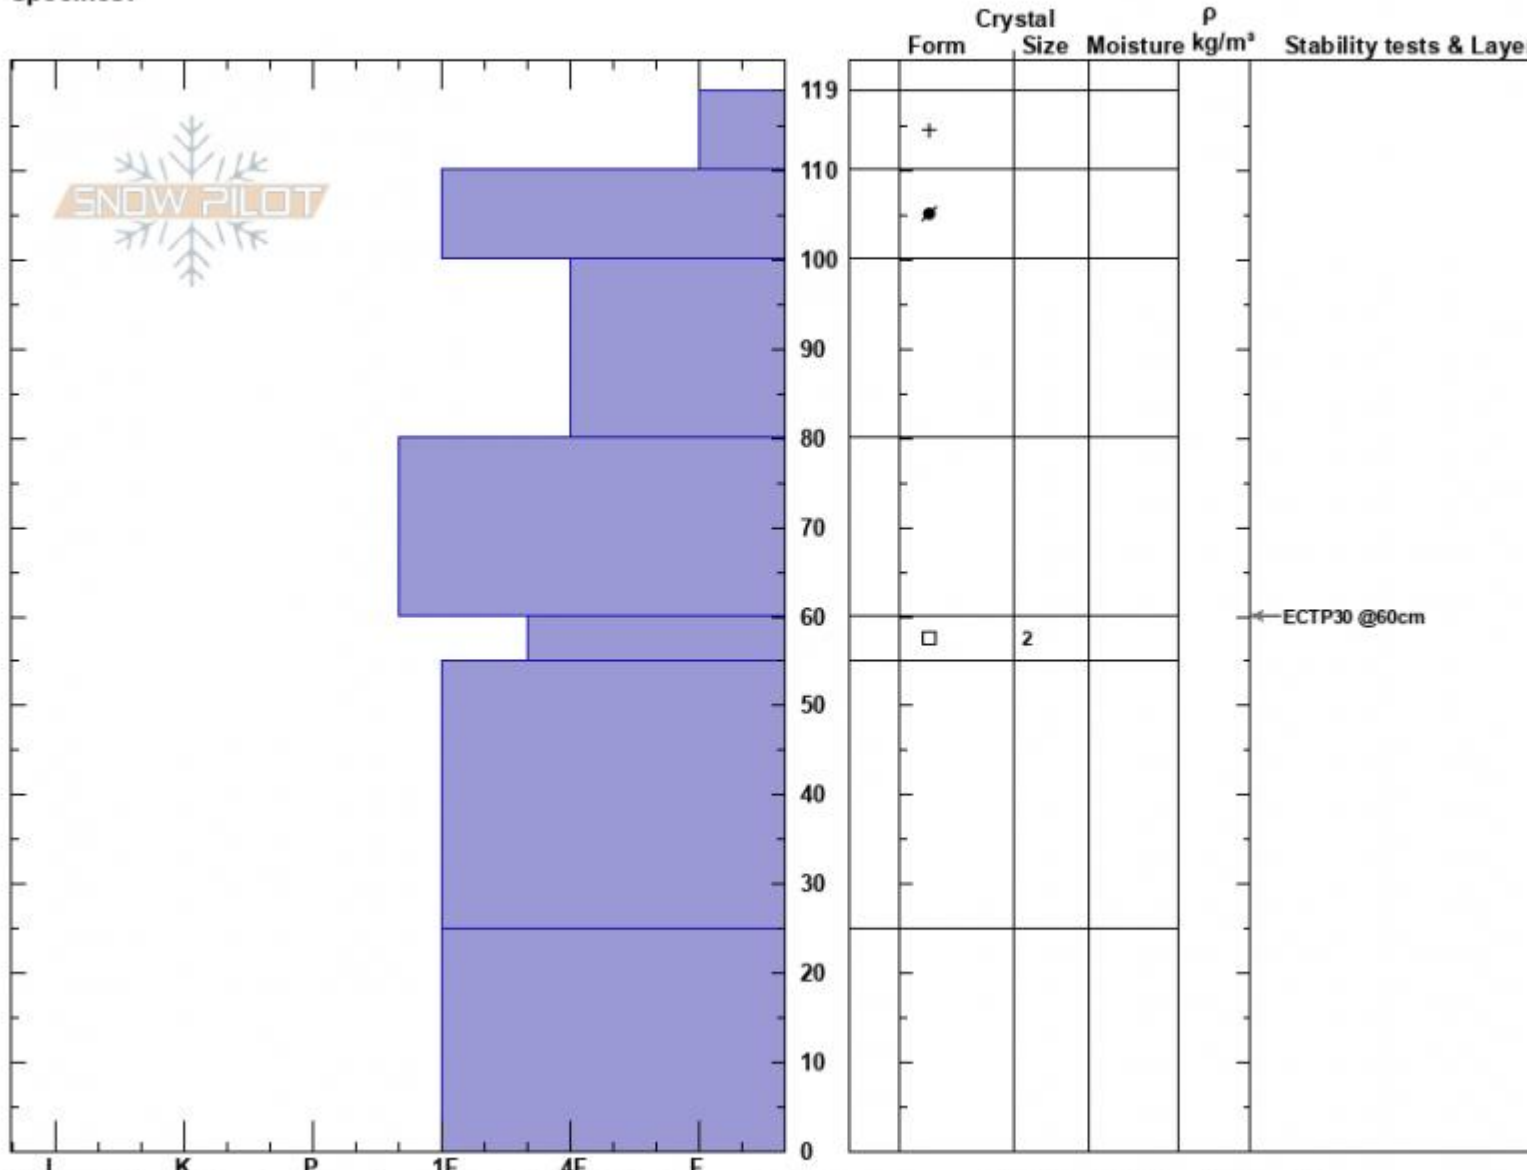

Divide Pk E facing  
 Gallatin Range-N  
 MT  
 Elevation: 9563 ft  
 Aspect: 110°  
 Specifics:

Mark Staples  
 12/27/2024 - 12:40pm  
 Co-ord: 45.40289N, -110.96975W  
 Slope Angle: 27°  
 Wind Loading:

Stability: Good  
 Air Temperature:  
 Sky Cover:  
 Precipitation:  
 Wind:

HS:119    **Layer Notes:**  
 60-55cm: Problematic layer

Notes: Similar stratigraphy as a northeast facing pit about 500 feet lower and 0.7 miles away except that pit had ECTN on the faceted layer.

Divide Peak 9560ft E facing profile 27 Dec 2024

Advisory Region  
 Northern Gallatin  
 Longitude  
 -110.98W

Latitude

45.40N

Northern Gallatin, 2024-12-27